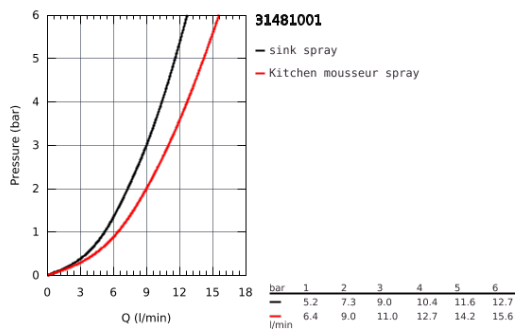

### 31 481 001 EUROSMART COSMOPOLITAN SINGLE-LEVER SINK MIXER 1/2"

#### PRODUCT DESCRIPTION

- Colour: Chrome
- high spout
- monobloc installation
- GROHE Long-Life finish
- GROHE SilkMove 35 mm ceramic cartridge
- GROHE EasyDock guarantees easy retraction and smooth docking back to the starting position
- Lead and Nickel Free Inner Water Ways
- pull-out dual spray
- diverter: laminar spray/SpeedClean shower jet
- GROHE Water Saving mousseur, flow rate less than 9 l/min
- adjustable flow rate limiter
- swivel tubular spout
- swivel area 360°
- protected against backflow
- flexible connection hoses
- metal fixation set

31 481 001 **EUROSMART COSMOPOLITAN SINGLE-LEVER SINK MIXER 1/2"**

31 481 001 **EUROSMART COSMOPOLITAN SINGLE-LEVER SINK MIXER 1/2"**

**SPARE PARTS**, April 2020 – now

- 1: Lever (Spare part-nr. 46683000)
  - 2: Cartridge (Spare part-nr. 46374000)
  - 3: Shower hose (Spare part-nr. 48293000)
  - 4: Hand shower (Spare part-nr. 48416000)
  - 4.1: Non-return valve (Spare part-nr. 08565000)
  - 4.2: Flow straightener (Spare part-nr. 48347000)
  - 5: Mounting set (Spare part-nr. 48477000)
  - 6: Quick coupling (Spare part-nr. 46338000)
  - 6.1: O-ring  $\varnothing 10 \times \varnothing 2,2$  (Spare part-nr. 0057500M)
  - 7: Socket Spanner (Spare part-nr. 19332000)\*
- \* Optional accessories