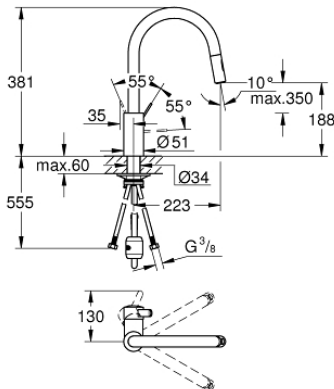

### 31 481 001 EUROSMART COSMOPOLITAN SINGLE-LEVER SINK MIXER 1/2"

#### PRODUCT DESCRIPTION

- Colour: Chrome
- high spout
- monobloc installation
- GROHE Long-Life finish
- GROHE SilkMove 35 mm ceramic cartridge
- GROHE EasyDock guarantees easy retraction and smooth docking back to the starting position
- Lead and Nickel Free Inner Water Ways
- pull-out dual spray
- diverter: laminar spray/SpeedClean shower jet
- GROHE Water Saving mousseur, flow rate less than 9 l/min
- adjustable flow rate limiter
- swivel tubular spout
- swivel area 360°
- protected against backflow
- flexible connection hoses
- metal fixation set

31 481 001 **EUROSMART COSMOPOLITAN SINGLE-LEVER SINK MIXER 1/2"**

31 481 001 **EUROSMART COSMOPOLITAN SINGLE-LEVER SINK MIXER 1/2"**

**SPARE PARTS**, April 2020 – now

- 1: Lever (Spare part-nr. 46683000)
  - 2: Cartridge (Spare part-nr. 46374000)
  - 3: Shower hose (Spare part-nr. 48293000)
  - 4: Hand shower (Spare part-nr. 48416000)
  - 4.1: Non-return valve (Spare part-nr. 08565000)
  - 4.2: Flow straightener (Spare part-nr. 48347000)
  - 5: Mounting set (Spare part-nr. 48477000)
  - 6: Quick coupling (Spare part-nr. 46338000)
  - 6.1: O-ring  $\varnothing 10 \times \varnothing 2,2$  (Spare part-nr. 0057500M)
  - 7: Socket Spanner (Spare part-nr. 19332000)\*
- \* Optional accessories