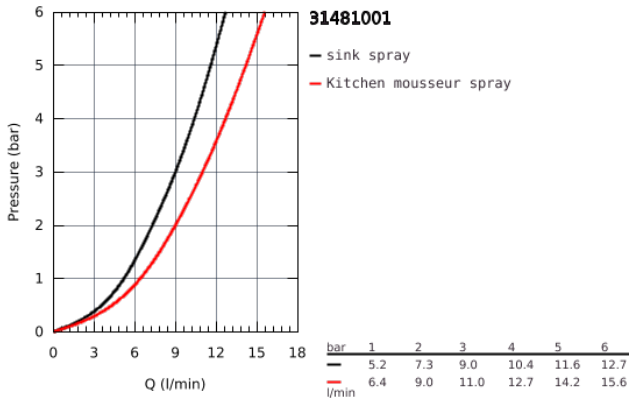

31 481 001 **EUROSMART COSMOPOLITAN SINGLE-LEVER SINK MIXER 1/2"**