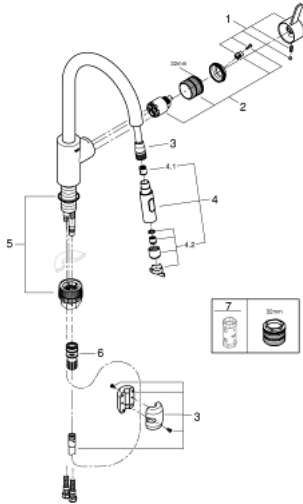

### 31 481 001 EUROSMART COSMOPOLITAN SINGLE-LEVER SINK MIXER 1/2"

#### PRODUCT DESCRIPTION

- Colour: Chrome
- high spout
- monobloc installation
- GROHE Long-Life finish
- GROHE SilkMove 35 mm ceramic cartridge
- GROHE EasyDock guarantees easy retraction and smooth docking back to the starting position
- Lead and Nickel Free Inner Water Ways
- pull-out dual spray
- diverter: laminar spray/SpeedClean shower jet
- GROHE Water Saving mousseur, flow rate less than 9 l/min
- adjustable flow rate limiter
- swivel tubular spout
- swivel area 360°
- protected against backflow
- flexible connection hoses
- metal fixation set

31 481 001 **EUROSMART COSMOPOLITAN SINGLE-LEVER SINK MIXER 1/2"**

31 481 001 **EUROSMART COSMOPOLITAN SINGLE-LEVER SINK MIXER 1/2"**

**SPARE PARTS**, April 2020 – now

- 1: Lever (Spare part-nr. 46683000)
  - 2: Cartridge (Spare part-nr. 46374000)
  - 3: Shower hose (Spare part-nr. 48293000)
  - 4: Hand shower (Spare part-nr. 48416000)
  - 4.1: Non-return valve (Spare part-nr. 08565000)
  - 4.2: Flow straightener (Spare part-nr. 48347000)
  - 5: Mounting set (Spare part-nr. 48477000)
  - 6: Quick coupling (Spare part-nr. 46338000)
  - 6.1: O-ring  $\varnothing 10 \times \varnothing 2,2$  (Spare part-nr. 0057500M)
  - 7: Socket Spanner (Spare part-nr. 19332000)\*
- \* Optional accessories