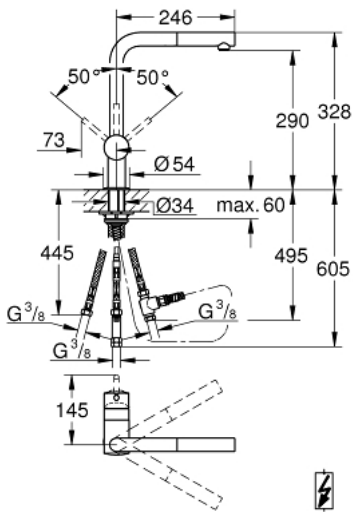

31 397 000 MINTA SINGLE-LEVER SINK MIXER 1/2"

PRODUCT DESCRIPTION

- Colour: chrome
- for open water heater
- L-spout
- single hole installation
- GROHE Long-Life finish
- GROHE SilkMove 46 mm ceramic cartridge
- pull-out laminar spray
- adjustable flow rate limiter
- swivel tubular spout
- swivel area 360°
- integrated non-return valves
- protected against backflow
- flexible connection hoses
- rapid installation system

31 397 000 MINTA SINGLE-LEVER SINK MIXER 1/2"

SPARE PARTS, november 2013 – now

- 1: Lever (Spare part-nr. 46015000)
 - 2: Cap (Spare part-nr. 46025000)
 - 3: Cartridge (Spare part-nr. 46409000)
 - 4: Pull out shower (Spare part-nr. 46896000)
 - 4.1: Flow straightener (Spare part-nr. 07757000)
 - 5: Metal shower hose (Spare part-nr. 45352000)
 - 6: Shank mounting kit (Spare part-nr. 46345000)
 - 7: Compression spring (Spare part-nr. 07240000)
 - 8: Non-return valve (Spare part-nr. 46323000)
 - 9: Distributor (Spare part-nr. 07202000)
 - 10: Seal (Spare part-nr. 0199700M)
 - 11: Lever (Spare part-nr. 40684000)*
- * Optional accessories