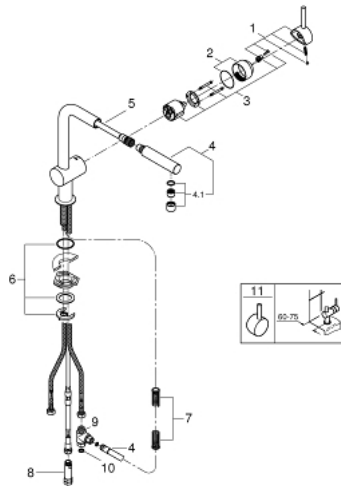

31 397 000 MINTA SINGLE-LEVER SINK MIXER 1/2"

PRODUCT DESCRIPTION

- Colour: chrome
- for open water heater
- L-spout
- single hole installation
- GROHE Long-Life finish
- GROHE SilkMove 46 mm ceramic cartridge
- pull-out laminar spray
- adjustable flow rate limiter
- swivel tubular spout
- swivel area 360°
- integrated non-return valves
- protected against backflow
- flexible connection hoses
- rapid installation system

31 397 000 MINTA SINGLE-LEVER SINK MIXER 1/2"

SPARE PARTS, november 2013 – now

- 1: Lever (Spare part-nr. 46015000)
 - 2: Cap (Spare part-nr. 46025000)
 - 3: Cartridge (Spare part-nr. 46409000)
 - 4: Pull out shower (Spare part-nr. 46896000)
 - 4.1: Flow straightener (Spare part-nr. 07757000)
 - 5: Metal shower hose (Spare part-nr. 45352000)
 - 6: Shank mounting kit (Spare part-nr. 46345000)
 - 7: Compression spring (Spare part-nr. 07240000)
 - 8: Non-return valve (Spare part-nr. 46323000)
 - 9: Distributor (Spare part-nr. 07202000)
 - 10: Seal (Spare part-nr. 0199700M)
 - 11: Lever (Spare part-nr. 40684000)*
- * Optional accessories