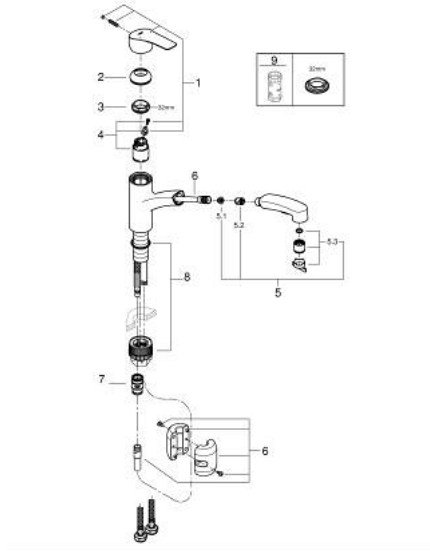

30 531 001 **START SINGLE-LEVER SINK MIXER 1/2"**

PRODUCT DESCRIPTION

- Colour: Chrome
- monobloc installation
- GROHE Long-Life finish
- GROHE SilkMove 35 mm ceramic cartridge
- with integrated temperature limiter
- adjustable flow rate limiter
- swivel tubular spout
- swivel area 90°
- Lead and Nickel Free Inner Water Ways
- pull-out dual spray control - switches between regular flow and spray
- diverter: laminar spray/SpeedClean shower jet
- automatic return to laminar spray
- flexible connection hoses 3/8"
- protected against backflow
- QuickMount included

30 531 001 **START SINGLE-LEVER SINK MIXER 1/2"**

SPARE PARTS, February 2021 – now

- 1: lever (Spare part-nr. 48530000)
 - 2: Shield for cross handle (Spare part-nr. 46492000)
 - 3: Screw ring (Spare part-nr. 46815000)
 - 4: Cartridge (Spare part-nr. 46374000)
 - 5: Hand shower (Spare part-nr. 46956000)
 - 5.1: Strainer (Spare part-nr. 0676800M)
 - 5.2: Non-return valve (Spare part-nr. 08565000)
 - 5.3: Flow straightener (Spare part-nr. 48275000)
 - 6: Shower hose (Spare part-nr. 48293000)
 - 7: Quick coupling (Spare part-nr. 46338000)
 - 8: Mounting set (Spare part-nr. 48477000)
 - 9: Socket Spanner (Spare part-nr. 19332000)*
- * Optional accessories