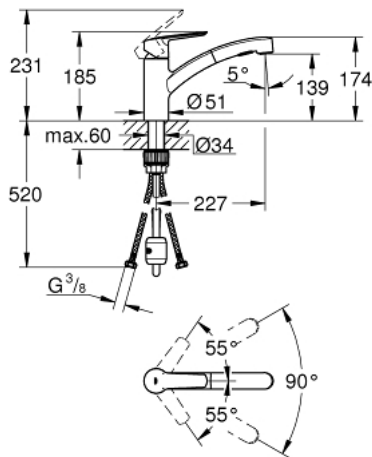

30 531 001 **START SINGLE-LEVER SINK MIXER 1/2"**

PRODUCT DESCRIPTION

- Colour: Chrome
- monobloc installation
- GROHE Long-Life finish
- GROHE SilkMove 35 mm ceramic cartridge
- with integrated temperature limiter
- adjustable flow rate limiter
- swivel tubular spout
- swivel area 90°
- Lead and Nickel Free Inner Water Ways
- pull-out dual spray control - switches between regular flow and spray
- diverter: laminar spray/SpeedClean shower jet
- automatic return to laminar spray
- flexible connection hoses 3/8"
- protected against backflow
- QuickMount included

30 531 001 **START SINGLE-LEVER SINK MIXER 1/2"**

SPARE PARTS, February 2021 – now

- 1: lever (Spare part-nr. 48530000)
 - 2: Shield for cross handle (Spare part-nr. 46492000)
 - 3: Screw ring (Spare part-nr. 46815000)
 - 4: Cartridge (Spare part-nr. 46374000)
 - 5: Hand shower (Spare part-nr. 46956000)
 - 5.1: Strainer (Spare part-nr. 0676800M)
 - 5.2: Non-return valve (Spare part-nr. 08565000)
 - 5.3: Flow straightener (Spare part-nr. 48275000)
 - 6: Shower hose (Spare part-nr. 48293000)
 - 7: Quick coupling (Spare part-nr. 46338000)
 - 8: Mounting set (Spare part-nr. 48477000)
 - 9: Socket Spanner (Spare part-nr. 19332000)*
- * Optional accessories