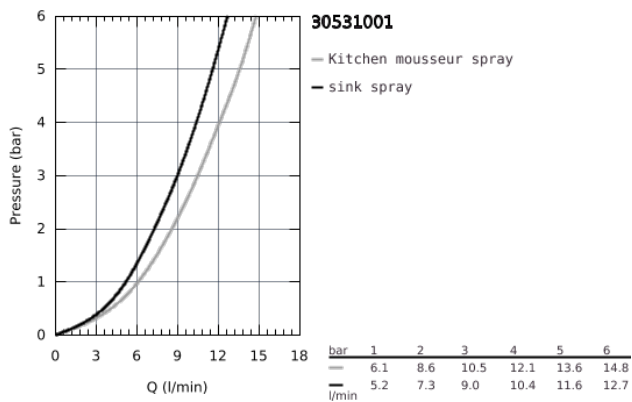

30 531 001 **START SINGLE-LEVER SINK MIXER 1/2"**

PRODUCT DESCRIPTION

- Colour: Chrome
- monobloc installation
- GROHE Long-Life finish
- GROHE SilkMove 35 mm ceramic cartridge
- with integrated temperature limiter
- adjustable flow rate limiter
- swivel tubular spout
- swivel area 90°
- Lead and Nickel Free Inner Water Ways
- pull-out dual spray control - switches between regular flow and spray
- diverter: laminar spray/SpeedClean shower jet
- automatic return to laminar spray
- flexible connection hoses 3/8"
- protected against backflow
- QuickMount included

30 531 001 **START SINGLE-LEVER SINK MIXER 1/2"**

SPARE PARTS, February 2021 – now

- 1: lever (Spare part-nr. 48530000)
 - 2: Shield for cross handle (Spare part-nr. 46492000)
 - 3: Screw ring (Spare part-nr. 46815000)
 - 4: Cartridge (Spare part-nr. 46374000)
 - 5: Hand shower (Spare part-nr. 46956000)
 - 5.1: Strainer (Spare part-nr. 0676800M)
 - 5.2: Non-return valve (Spare part-nr. 08565000)
 - 5.3: Flow straightener (Spare part-nr. 48275000)
 - 6: Shower hose (Spare part-nr. 48293000)
 - 7: Quick coupling (Spare part-nr. 46338000)
 - 8: Mounting set (Spare part-nr. 48477000)
 - 9: Socket Spanner (Spare part-nr. 19332000)*
- * Optional accessories