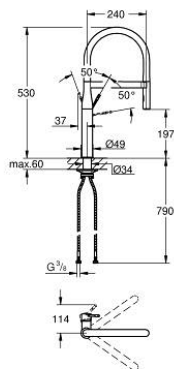

30 294 000 ESSENCE SINGLE-LEVER SINK MIXER 1/2"

PRODUCT DESCRIPTION

- Colour: Chrome
- monobloc installation
- GROHE Long-Life finish
- 28 mm ceramic cartridge with GROHE SilkMove
- flow strainer
- with integrated temperature limiter
- professional spray
- with flexible, hygienic GROHFlexx kitchen santoprene hose
- diverter: laminar spray/SpeedClean shower jet
- automatic return to laminar spray
- metal spray
- GROHE Magnetic Docking guarantees easy retraction and smooth docking of the spray head back to the starting position
- swivel spout
- swivel area 360°
- protected against backflow
- flexible connection hoses
- metal fixation set

30 294 000 **ESSENCE SINGLE-LEVER SINK MIXER 1/2"**

SPARE PARTS, April 2015 – now

- 1: Lever (Spare part-nr. 46927000)
- 2: Cartridge (Spare part-nr. 46963000)
- 3: Hand shower (Spare part-nr. 46965000)
- 3.1: Flow straightener (Spare part-nr. 48347000)
- 4: Shower hose (Spare part-nr. 46964KK0)
- 5: Non-return valve (Spare part-nr. 08565000)
- 6: Strainer (Spare part-nr. 0676800M)
- 7: Support plate (Spare part-nr. 05334000)
- 8: Mounting set (Spare part-nr. 48477000)