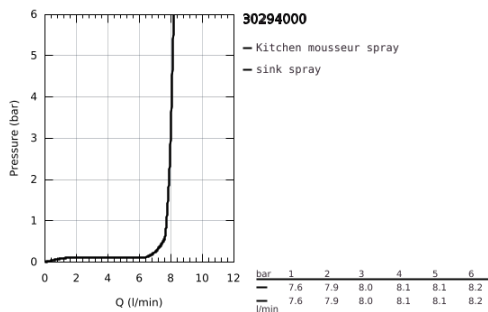

30 294 000 ESSENCE SINGLE-LEVER SINK MIXER 1/2"

PRODUCT DESCRIPTION

- Colour: Chrome
- monobloc installation
- GROHE Long-Life finish
- 28 mm ceramic cartridge with GROHE SilkMove
- flow strainer
- with integrated temperature limiter
- professional spray
- with flexible, hygienic GROHFlexx kitchen santoprene hose
- diverter: laminar spray/SpeedClean shower jet
- automatic return to laminar spray
- metal spray
- GROHE Magnetic Docking guarantees easy retraction and smooth docking of the spray head back to the starting position
- swivel spout
- swivel area 360°
- protected against backflow
- flexible connection hoses
- metal fixation set

30 294 000 **ESSENCE SINGLE-LEVER SINK MIXER 1/2"**

SPARE PARTS, April 2015 – now

- 1: Lever (Spare part-nr. 46927000)
- 2: Cartridge (Spare part-nr. 46963000)
- 3: Hand shower (Spare part-nr. 46965000)
- 3.1: Flow straightener (Spare part-nr. 48347000)
- 4: Shower hose (Spare part-nr. 46964KK0)
- 5: Non-return valve (Spare part-nr. 08565000)
- 6: Strainer (Spare part-nr. 0676800M)
- 7: Support plate (Spare part-nr. 05334000)
- 8: Mounting set (Spare part-nr. 48477000)