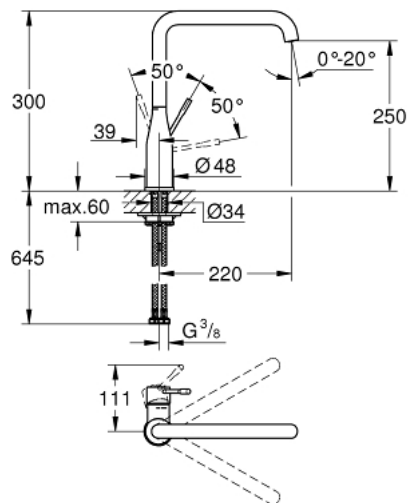

30 269 DC0 ESSENCE SINGLE-LEVER SINK MIXER 1/2"

PRODUCT DESCRIPTION

- Colour: supersteel
- high spout
- single hole installation
- GROHE Long-Life finish
- GROHE SilkMove 28 mm ceramic cartridge
- GROHE AquaGuide adjustable mousseur
- swivel tubular spout
- adjustable swivel area 0° / 150° / 360°
- flexible connection hoses
-
- integrated temperature limiter
- min. recommended pressure 1.0 bar

30 269 DC0 ESSENCE SINGLE-LEVER SINK MIXER 1/2"

SPARE PARTS, marec 2016 – now

- 1: Lever (Spare part-nr. 46927DC0)
- 2: Cartridge (Spare part-nr. 46580000)
- 3: L-spout (Spare part-nr. 13376DC0)
- 3.1: Mousseur (Spare part-nr. 48270000)
- 3.2: Sealing washer Ø 13.5 x Ø 2.75 (Spare part-nr. 0128500M)
- 3.3: Safety ring (Spare part-nr. 4826600M)
- 4: Shank mounting kit (Spare part-nr. 46671000)
- 5: Mounting wrench (Spare part-nr. 19017000)*