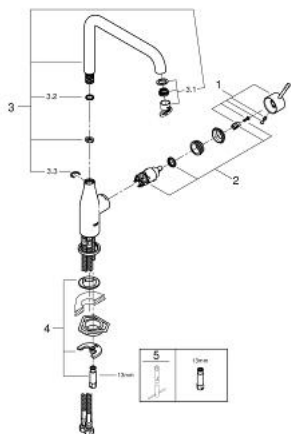

30 269 DC0 ESSENCE SINGLE-LEVER SINK MIXER 1/2"

PRODUCT DESCRIPTION

- Colour: supersteel
- high spout
- single hole installation
- GROHE Long-Life finish
- GROHE SilkMove 28 mm ceramic cartridge
- GROHE AquaGuide adjustable mousseur
- swivel tubular spout
- adjustable swivel area 0° / 150° / 360°
- flexible connection hoses
-
- integrated temperature limiter
- min. recommended pressure 1.0 bar

30 269 DC0 ESSENCE SINGLE-LEVER SINK MIXER 1/2"

SPARE PARTS, marec 2016 – now

- 1: Lever (Spare part-nr. 46927DC0)
- 2: Cartridge (Spare part-nr. 46580000)
- 3: L-spout (Spare part-nr. 13376DC0)
- 3.1: Mousseur (Spare part-nr. 48270000)
- 3.2: Sealing washer Ø 13.5 x Ø 2.75 (Spare part-nr. 0128500M)
- 3.3: Safety ring (Spare part-nr. 4826600M)
- 4: Shank mounting kit (Spare part-nr. 46671000)
- 5: Mounting wrench (Spare part-nr. 19017000)*