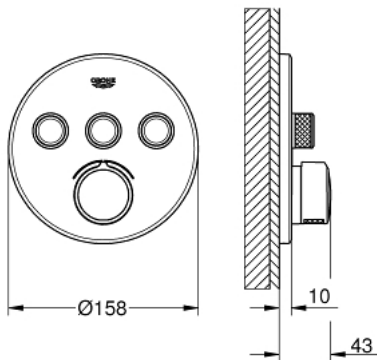

### PRODUCT DESCRIPTION

- Colour: chrome
- set for final installation for
- GROHE Rapido SmartBox (35 600/35 604)
- metal wall escutcheon with GROHE FastFixation (covered escutcheon and shaft sealing, covered fixing), retroactively 6° adjustable
- GROHE Long-Life finish
- GROHE SmartControl push for ON-OFF, turn for volume adjustment from GROHE Water Saving to Full Flow
- exchangeable symbols
- cartridge for temperature mixing
- multiple outlets can be run simultaneously
- without roughing-in set
- flow performance: outlet A = 22 l/min, outlet B = 26 l/min, outlet C = 22 l/min, outlet A + B = 31 l/min, outlet A + B + C = 34 l/min

### SPARE PARTS, september 2020 – now

- 1: Mounting plate (Spare part-nr. 48362000)
- 2: Handle (Spare part-nr. 46990000)
- 3: Escutcheon (Spare part-nr. 46993000)
- 4: Push button (Spare part-nr. 48361000)
- 5: Cartridge (Spare part-nr. 48359000)
- 5.1: Spindle (Spare part-nr. 49088000)
- 6: Cartridge (Spare part-nr. 46989000)
- 7: Non-return valves (Spare part-nr. 47979000)
- 8: Seal (Spare part-nr. 48360000)
- 9: Service stops (Spare part-nr. 1405300M)\*
- 10: Universal extension set single-lever mixers, 25 mm (Spare part-nr. 14048000)\*
- 11: Socket spanner (Spare part-nr. 49059000)\*