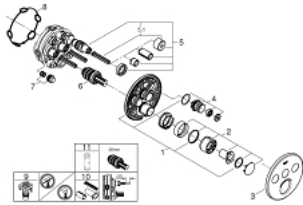

## 29 146 000 SMARTCONTROL CONCEALED MIXER WITH 3 VALVES

### PRODUCT DESCRIPTION

- Colour: chrome
- set for final installation for
- GROHE Rapido SmartBox (35 600/35 604)
- metal wall escutcheon with GROHE FastFixation (covered escutcheon and shaft sealing, covered fixing), retroactively 6° adjustable
- GROHE Long-Life finish
- GROHE SmartControl push for ON-OFF, turn for volume adjustment from GROHE Water Saving to Full Flow
- exchangeable symbols
- cartridge for temperature mixing
- multiple outlets can be run simultaneously
- without roughing-in set
- flow performance: outlet A = 22 l/min, outlet B = 26 l/min, outlet C = 22 l/min, outlet A + B = 31 l/min, outlet A + B + C = 34 l/min

### SPARE PARTS, september 2020 – now

- 1: Mounting plate (Spare part-nr. 48362000)
- 2: Handle (Spare part-nr. 46990000)
- 3: Escutcheon (Spare part-nr. 46993000)
- 4: Push button (Spare part-nr. 48361000)
- 5: Cartridge (Spare part-nr. 48359000)
- 5.1: Spindle (Spare part-nr. 49088000)
- 6: Cartridge (Spare part-nr. 46989000)
- 7: Non-return valves (Spare part-nr. 47979000)
- 8: Seal (Spare part-nr. 48360000)
- 9: Service stops (Spare part-nr. 1405300M)\*
- 10: Universal extension set single-lever mixers, 25 mm (Spare part-nr. 14048000)\*
- 11: Socket spanner (Spare part-nr. 49059000)\*