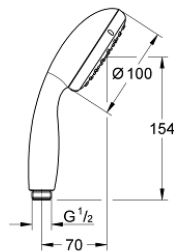

27 946 243 0 VITALIO START 100 HAND SHOWER 2 SPRAYS

PRODUCT DESCRIPTION

- Colour: matte black
- Rain, Jet
- GROHE Water Saving 5.7 l/min. flow limiter
- GROHE DreamSpray perfect spray pattern
- GROHE Long-Life finish
- SpeedClean anti-limescale system
- Inner WaterGuide for a longer life
- ShockProof silicone ring prevents damage caused by a shower falling
- Universal Mounting System. Fits all standard shower hoses
- min. recommended pressure 0.2 bar
- 5 color packaging

Pure Freude
an Wasser

27 946 243 0 VITALIO START 100 HAND SHOWER 2 SPRAYS

SPARE PARTS, March 2022 – now

1: Strainer (Spare part-nr. 0700200M)