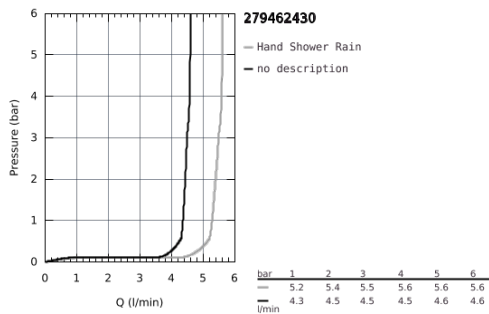

27 946 243 0 VITALIO START 100 HAND SHOWER 2 SPRAYS

PRODUCT DESCRIPTION

- Colour: matte black
- Rain, Jet
- GROHE Water Saving 5.7 l/min. flow limiter
- GROHE DreamSpray perfect spray pattern
- GROHE Long-Life finish
- SpeedClean anti-limescale system
- Inner WaterGuide for a longer life
- ShockProof silicone ring prevents damage caused by a shower falling
- Universal Mounting System. Fits all standard shower hoses
- min. recommended pressure 0.2 bar
- 5 color packaging