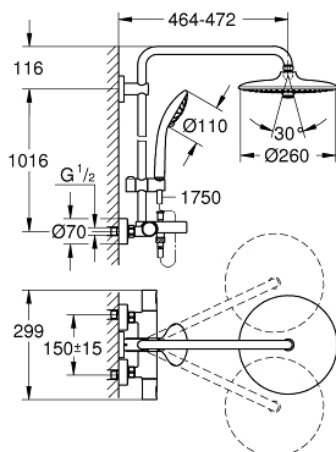

27 860 001 VITALIO JOY SYSTEM 260 SHOWER SYSTEM WITH BATH THERMOSTAT FOR WALL MOUNTING

PRODUCT DESCRIPTION

- Colour: chrome
- with short shower rail for installation in showers
- consisting of:
 - horizontal swivable 450 mm shower arm
 - distance between thermostat and upper bracket: 1016 mm
- exposed thermostat Precision Joy with Aquadimmer function
- allows change between:
 - head shower Vitalio Joy 260 (26 462)
 - 3 spray patterns:
 - Rain, SmartRain, Jet
 - with ball joint
 - rotation angle $\pm 15^\circ$
- and bath inlet
- separate diverter for hand shower Vitalio Joy 110 Massage (27 319)
- 3 spray patterns:
 - Rain, SmartRain, Massage
- GROHE SprayDimmer (stepless flow rate reduction)
- adjustable in height with gliding element
- shower hose VitalioFlex Silver 1.750 mm, $\frac{1}{2}$ " x $\frac{1}{2}$ " (27 506)
- minimum flow rate 7 l/min
- GROHE Water Saving - Less water, perfect flow
- GROHE DreamSpray perfect spray pattern
- GROHE Long-Life finish
- GROHE TurboStat compact cartridge with wax thermoelement
- GROHE SafeStop safety button at 38°C
- GROHE SafeStop Plus optional temperature limiter at 43°C included
- SpeedClean anti-limescale system
- Inner WaterGuide for a longer life
- TwistStop to prevent hose from twisting
- suitable for instantaneous heaters from 18 kW/h