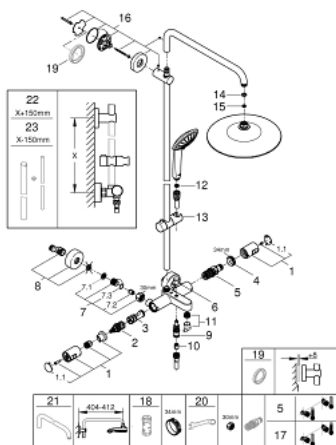

27 860 001 VITALIO JOY SYSTEM 260 SHOWER SYSTEM WITH BATH THERMOSTAT FOR WALL MOUNTING

SPARE PARTS, marec 2019 – marec 2021

- 1: Handle (Spare part-nr. 47728000)
- 1.1: Cover cap (Spare part-nr. 6458500M)
- 2: Aquadimmer (Spare part-nr. 47364000)
- 3: Water flow (Spare part-nr. 47887000)
- 4: Fitting ring (Spare part-nr. 47743000)
- 5: Thermostatic compact cartridge 1/2" (Spare part-nr. 47439000)
- 6: Diverter knob (Spare part-nr. 65648000)
- 7: Non-return valve (Spare part-nr. 47189000)
- 7.1: Dirt strainer (Spare part-nr. 0726400M)
- 7.2: Non-return valve (Spare part-nr. 08565000)
- 7.3: O-ring $\varnothing 17 \times \varnothing 2$ (Spare part-nr. 0305500M)
- 8: S-union (Spare part-nr. 12662000)
- 9: Diverter (Spare part-nr. 65655000)
- 10: Non-return valve (Spare part-nr. 08565000)
- 11: Mousseur (Spare part-nr. 13926000)
- 12: Dirt strainer (Spare part-nr. 0700200M)
- 13: Glide element (Spare part-nr. 12140000)
- 14: Fibre seal $\varnothing 18,5 \times \varnothing 12 \times 2$ (Spare part-nr. 0138900M)
- 15: Dirt strainer (Spare part-nr. 48007000)
- 16: Shower rail holder (Spare part-nr. 48279000)
- 17: GROHE TurboStat cartridge 1/2" (Spare part-nr. 47175000)*
- 18: Socket spanner (Spare part-nr. 19332000)*
- 19: Compensation disc (Spare part-nr. 27180000)*
- 20: Special spanner (Spare part-nr. 19377000)*
- 21: Shower arm for shower systems (Spare part-nr. 14047000)*
- 22: Shower system pipe for retrofitting (Spare part-nr. 48053000)*
- 23: Shower system pipe for retrofitting (Spare part-nr. 48054000)*

* Optional accessories