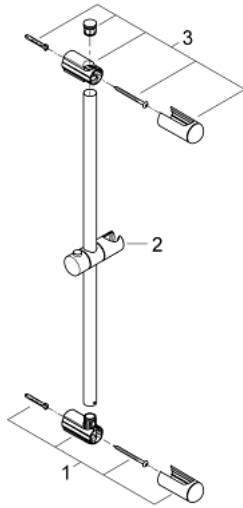

27 499 000 **EUPHORIA SHOWER RAIL, 600 MM**

PRODUCT DESCRIPTION

- Colour: Chrome
- with wall holders, glide element and swivel holder
- GROHE FastFixation (upper bracket adjustable to adapt to existing holes)
- GROHE Long-Life finish

27 499 000 **EUPHORIA SHOWER RAIL, 600 MM**

SPARE PARTS, March 2010 – now

1: Outlet shower holder (Spare part-nr. 48098000)

2: Sliding piece (Spare part-nr. 48099000)

3: Outlet shower holder (Spare part-nr. 48100000)