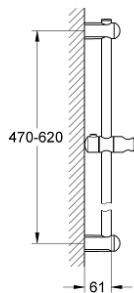

27 499 000 **EUPHORIA SHOWER RAIL, 600 MM**

PRODUCT DESCRIPTION

- Colour: Chrome
- with wall holders, glide element and swivel holder
- GROHE FastFixation (upper bracket adjustable to adapt to existing holes)
- GROHE Long-Life finish

27 499 000 **EUPHORIA SHOWER RAIL, 600 MM**

SPARE PARTS, March 2010 – now

1: Outlet shower holder (Spare part-nr. 48098000)

2: Sliding piece (Spare part-nr. 48099000)

3: Outlet shower holder (Spare part-nr. 48100000)