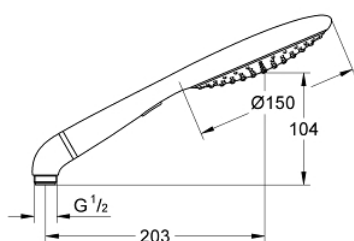

27 272 000 RAINSHOWER SOLO 150 HAND SHOWER 2 SPRAYS

PRODUCT DESCRIPTION

- Colour: chrome
- Rain, SmartRain
- eco function (reduction of flow rate)
- elbow adapter for the combination of hand showers with shower sets
- GROHE Water Saving - Less water, perfect flow
- GROHE DreamSpray perfect spray pattern
- GROHE Long-Life finish
- SpeedClean anti-limescale system
- Inner WaterGuide for a longer life
- universal mounting system, fitting all standard shower hoses
- suitable for instantaneous heater

27 272 000 **RAINSHOWER SOLO 150 HAND SHOWER 2 SPRAYS**

SPARE PARTS, avgust 2008 – now

1: Dirt strainer (Spare part-nr. 0700200M)