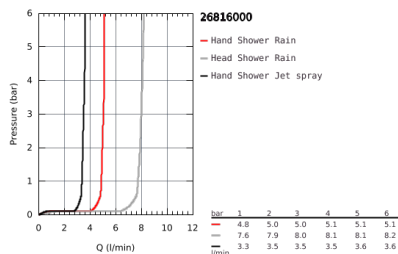

26 816 000 VITALIO START SYSTEM 250 SHOWER SYSTEM WITH THERMOSTAT FOR WALL MOUNTING

PRODUCT DESCRIPTION

- Colour: Chrome
- Consisting of:
 - horizontal swivable 390 mm projection shower arm
 - exposed thermostatic shower with Aquadimmer function
 - allows change between:
 - head shower Vitalio Start 250 (26 815)
 - spray pattern:
 - Rain
 - fully chrome plated surfaces
 - with ball joint
 - rotation angle $\pm 10^\circ$
 - GROHE Water Saving 9.5 l/min flow limiter
 - hand shower Vitalio Start 100 (27 946)
 - 2 spray patterns:
 - Rain, Jet
 - GROHE Water Saving 5.7 l/min. flow limiter
 - adjustable height via gliding element
 - shower hose VitalioFlex Comfort 1750 mm 1/2" x 1/2" (28 745)
 - GROHE Water Saving - Less water, perfect flow
 - GROHE TurboStat compact cartridge with wax thermoelement
 - GROHE SafeStop safety button at 38°C (calibration required)
 - GROHE SafeStop Plus optional temperature limiter at 43°C included
 - GROHE DreamSpray perfect spray pattern
 - GROHE Long-Life finish
 - SpeedClean anti-limescale system
 - Inner WaterGuide for a longer life
 - ShockProof silicone ring prevents damage caused by a shower falling
 - TwistStop preventing the hose from twisting
 - suitable for instantaneous heaters from 18 kW/h
 - minimum flow rate 7 l/min.
 - Consumer edition