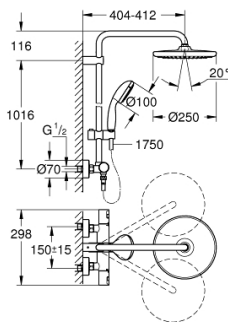

26 816 000 VITALIO START SYSTEM 250 SHOWER SYSTEM WITH THERMOSTAT FOR WALL MOUNTING

PRODUCT DESCRIPTION

- Colour: Chrome
- Consisting of:
 - horizontal swivable 390 mm projection shower arm
 - exposed thermostatic shower with Aquadimmer function
 - allows change between:
 - head shower Vitalio Start 250 (26 815)
 - spray pattern:
 - Rain
 - fully chrome plated surfaces
 - with ball joint
 - rotation angle $\pm 10^\circ$
 - GROHE Water Saving 9.5 l/min flow limiter
 - hand shower Vitalio Start 100 (27 946)
 - 2 spray patterns:
 - Rain, Jet
 - GROHE Water Saving 5.7 l/min. flow limiter
 - adjustable height via gliding element
 - shower hose VitalioFlex Comfort 1750 mm 1/2" x 1/2" (28 745)
 - GROHE Water Saving - Less water, perfect flow
 - GROHE TurboStat compact cartridge with wax thermoelement
 - GROHE SafeStop safety button at 38°C (calibration required)
 - GROHE SafeStop Plus optional temperature limiter at 43°C included
 - GROHE DreamSpray perfect spray pattern
 - GROHE Long-Life finish
 - SpeedClean anti-limescale system
 - Inner WaterGuide for a longer life
 - ShockProof silicone ring prevents damage caused by a shower falling
 - TwistStop preventing the hose from twisting
 - suitable for instantaneous heaters from 18 kW/h
 - minimum flow rate 7 l/min.
 - Consumer edition