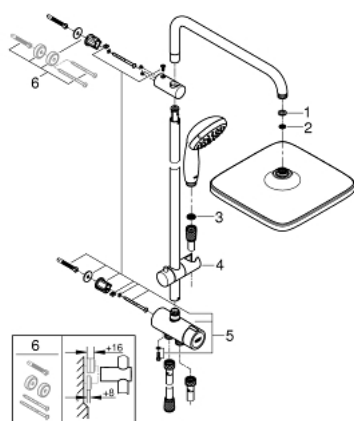

26 698 000 VITALIO START SYSTEM 250 CUBE FLEX SHOWER SYSTEM WITH DIVERTER FOR WALL MOUNTING

PRODUCT DESCRIPTION

- Colour: Chrome
 - Consisting of:
 - horizontal 390 mm shower arm, adjustable before installation
 - change by diverter between hand shower, head shower or head shower
 - Eco setting
 - head shower Vitalio Comfort 250 (26 695)
 - 2 spray patterns (via diverter):
 - Rain, SmartRain
 - head shower with white rear cover
 - with ball joint
 - rotation angle $\pm 10^\circ$
 - GROHE Water Saving 9.5 l/min flow limiter
 - hand shower Vitalio Start 100 (27 940)
 - 1 spray pattern:
 - Rain
 - GROHE Water Saving 5.7 l/min. flow limiter
 - adjustable height via gliding element
 - distance between diverter and upper bracket: 620 mm
 - shower hose VitalioFlex Trend 1500 mm
 - shower hose VitalioFlex Trend 1250 mm
- flexible installation: connection to tap / wall union for water supply with 1/2" thread of the 1250 mm shower hose
- GROHE Water Saving - Less water, perfect flow
 - GROHE DreamSpray perfect spray pattern
 - GROHE Long-Life finish
 - SpeedClean anti-limescale system
 - Inner WaterGuide for a longer life
 - ShockProof silicone ring prevents damage caused by a shower falling
 - Consumer edition

26 698 000 VITALIO START SYSTEM 250 CUBE FLEX SHOWER SYSTEM WITH DIVERTER FOR WALL MOUNTING

SPARE PARTS, February 2019 – now

- 1: Fibre seal dia. Ø 18,5 x Ø 12 x 2 (Spare part-nr. 0138900M)
- 2: Strainer (Spare part-nr. 48007000)
- 3: Strainer (Spare part-nr. 0700200M)
- 4: Sliding piece (Spare part-nr. 12140000)
- 5: Diverter (Spare part-nr. 48338000)
- 6: Spacer (Spare part-nr. 26496000)*