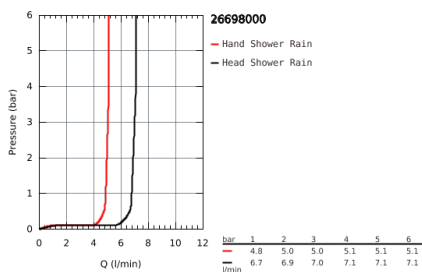

26 698 000 VITALIO START SYSTEM 250 CUBE FLEX SHOWER SYSTEM WITH DIVERTER FOR WALL MOUNTING

PRODUCT DESCRIPTION

- Colour: Chrome
 - Consisting of:
 - horizontal 390 mm shower arm, adjustable before installation
 - change by diverter between hand shower, head shower or head shower
 - Eco setting
 - head shower Vitalio Comfort 250 (26 695)
 - 2 spray patterns (via diverter):
 - Rain, SmartRain
 - head shower with white rear cover
 - with ball joint
 - rotation angle $\pm 10^\circ$
 - GROHE Water Saving 9.5 l/min flow limiter
 - hand shower Vitalio Start 100 (27 940)
 - 1 spray pattern:
 - Rain
 - GROHE Water Saving 5.7 l/min. flow limiter
 - adjustable height via gliding element
 - distance between diverter and upper bracket: 620 mm
 - shower hose VitalioFlex Trend 1500 mm
 - shower hose VitalioFlex Trend 1250 mm
- flexible installation: connection to tap / wall union for water supply with 1/2" thread of the 1250 mm shower hose
- GROHE Water Saving - Less water, perfect flow
 - GROHE DreamSpray perfect spray pattern
 - GROHE Long-Life finish
 - SpeedClean anti-limescale system
 - Inner WaterGuide for a longer life
 - ShockProof silicone ring prevents damage caused by a shower falling
 - Consumer edition

26 698 000 VITALIO START SYSTEM 250 CUBE FLEX SHOWER SYSTEM WITH DIVERTER FOR WALL MOUNTING

SPARE PARTS, February 2019 – now

- 1: Fibre seal dia. Ø 18,5 x Ø 12 x 2 (Spare part-nr. 0138900M)
- 2: Strainer (Spare part-nr. 48007000)
- 3: Strainer (Spare part-nr. 0700200M)
- 4: Sliding piece (Spare part-nr. 12140000)
- 5: Diverter (Spare part-nr. 48338000)
- 6: Spacer (Spare part-nr. 26496000)*