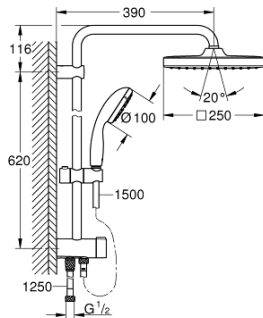

26 698 000 VITALIO START SYSTEM 250 CUBE FLEX SHOWER SYSTEM WITH DIVERTER FOR WALL MOUNTING

PRODUCT DESCRIPTION

- Colour: Chrome
 - Consisting of:
 - horizontal 390 mm shower arm, adjustable before installation
 - change by diverter between hand shower, head shower or head shower
 - Eco setting
 - head shower Vitalio Comfort 250 (26 695)
 - 2 spray patterns (via diverter):
 - Rain, SmartRain
 - head shower with white rear cover
 - with ball joint
 - rotation angle $\pm 10^\circ$
 - GROHE Water Saving 9.5 l/min flow limiter
 - hand shower Vitalio Start 100 (27 940)
 - 1 spray pattern:
 - Rain
 - GROHE Water Saving 5.7 l/min. flow limiter
 - adjustable height via gliding element
 - distance between diverter and upper bracket: 620 mm
 - shower hose VitalioFlex Trend 1500 mm
 - shower hose VitalioFlex Trend 1250 mm
- flexible installation: connection to tap / wall union for water supply with 1/2" thread of the 1250 mm shower hose
- GROHE Water Saving - Less water, perfect flow
 - GROHE DreamSpray perfect spray pattern
 - GROHE Long-Life finish
 - SpeedClean anti-limescale system
 - Inner WaterGuide for a longer life
 - ShockProof silicone ring prevents damage caused by a shower falling
 - Consumer edition

26 698 000 VITALIO START SYSTEM 250 CUBE FLEX SHOWER SYSTEM WITH DIVERTER FOR WALL MOUNTING

SPARE PARTS, February 2019 – now

- 1: Fibre seal dia. Ø 18,5 x Ø 12 x 2 (Spare part-nr. 0138900M)
- 2: Strainer (Spare part-nr. 48007000)
- 3: Strainer (Spare part-nr. 0700200M)
- 4: Sliding piece (Spare part-nr. 12140000)
- 5: Diverter (Spare part-nr. 48338000)
- 6: Spacer (Spare part-nr. 26496000)*