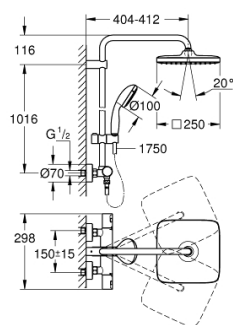

26 696 000 VITALIO START SYSTEM 250 CUBE SHOWER SYSTEM WITH THERMOSTAT FOR WALL MOUNTING

PRODUCT DESCRIPTION

- Colour: Chrome
- Consisting of:
  - horizontal swivable 390 mm projection shower arm
  - exposed thermostatic shower with Aquadimmer function
  - allows change between:
    - head shower Vitalio Comfort 250 (26 695)
    - spray pattern:
      - Rain
      - head shower with white rear cover
      - with ball joint
      - rotation angle $\pm 10^\circ$
  - GROHE Water Saving 9.5 l/min flow limiter
  - hand shower Vitalio Start 100 (27 946)
  - 2 spray patterns:
    - Rain, Jet
    - GROHE Water Saving 5.7 l/min. flow limiter
    - adjustable height via gliding element
  - shower hose VitalioFlex Comfort 1750 mm 1/2" x 1/2" (28 745)
  - GROHE Water Saving - Less water, perfect flow
  - GROHE TurboStat compact cartridge with wax thermoelement
  - GROHE SafeStop safety button at 38°C (calibration required)
  - GROHE SafeStop Plus optional temperature limiter at 43°C included
  - GROHE DreamSpray perfect spray pattern
  - GROHE Long-Life finish
  - SpeedClean anti-limescale system
  - Inner WaterGuide for a longer life
  - ShockProof silicone ring prevents damage caused by a shower falling
  - TwistStop preventing the hose from twisting
- Consumer edition