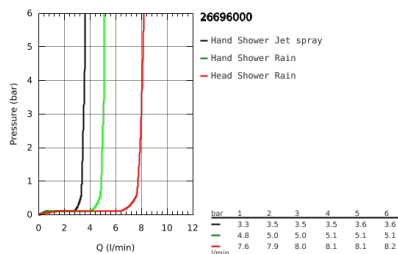

26 696 000 VITALIO START SYSTEM 250 CUBE SHOWER SYSTEM WITH THERMOSTAT FOR WALL MOUNTING

PRODUCT DESCRIPTION

- Colour: Chrome
- Consisting of:
 - horizontal swivable 390 mm projection shower arm
 - exposed thermostatic shower with Aquadimmer function
 - allows change between:
 - head shower Vitalio Comfort 250 (26 695)
 - spray pattern:
 - Rain
 - head shower with white rear cover
 - with ball joint
 - rotation angle $\pm 10^\circ$
 - GROHE Water Saving 9.5 l/min flow limiter
 - hand shower Vitalio Start 100 (27 946)
 - 2 spray patterns:
 - Rain, Jet
 - GROHE Water Saving 5.7 l/min. flow limiter
 - adjustable height via gliding element
 - shower hose VitalioFlex Comfort 1750 mm 1/2" x 1/2" (28 745)
 - GROHE Water Saving - Less water, perfect flow
 - GROHE TurboStat compact cartridge with wax thermoelement
 - GROHE SafeStop safety button at 38°C (calibration required)
 - GROHE SafeStop Plus optional temperature limiter at 43°C included
 - GROHE DreamSpray perfect spray pattern
 - GROHE Long-Life finish
 - SpeedClean anti-limescale system
 - Inner WaterGuide for a longer life
 - ShockProof silicone ring prevents damage caused by a shower falling
 - TwistStop preventing the hose from twisting
- Consumer edition