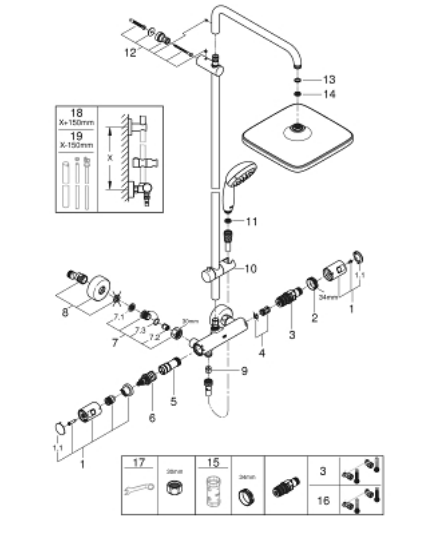

26 696 000 VITALIO START SYSTEM 250 CUBE SHOWER SYSTEM WITH THERMOSTAT FOR WALL MOUNTING

SPARE PARTS, February 2019 – now

- 1: Handle (Spare part-nr. 47728000)
- 1.1: Cover Cap (Spare part-nr. 6458500M)
- 2: retaining ring (Spare part-nr. 47743000)
- 3: Thermostatic compact cartridge 1/2" (Spare part-nr. 47439000)
- 4: Sound absorber (Spare part-nr. 47398000)
- 5: Water flow (Spare part-nr. 47751000)
- 6: Aquadimmer (Spare part-nr. 12433000)
- 7: Non-return valve (Spare part-nr. 47189000)
- 7.1: Filter (Spare part-nr. 0726400M)
- 7.2: Non-return valve (Spare part-nr. 08565000)
- 7.3: O-Ring Ø17 x Ø2 (Spare part-nr. 0305500M)
- 8: S-union (Spare part-nr. 12662000)
- 9: Non-return valve (Spare part-nr. 08565000)
- 10: Sliding piece (Spare part-nr. 12140000)
- 11: Strainer (Spare part-nr. 0700200M)
- 12: Outlet shower holder (Spare part-nr. 48423000)
- 13: Fibre seal dia. Ø 18,5 x Ø 12 x 2 (Spare part-nr. 0138900M)
- 14: Strainer (Spare part-nr. 48007000)
- 15: Socket Spanner (Spare part-nr. 19332000)*
- 16: GROHE TurboStat cartridge 1/2" (Spare part-nr. 47175000)*
- 17: Special Spanner (Spare part-nr. 19377000)*
- 18: Shower system pipe for retrofitting (Spare part-nr. 48053000)*
- 19: Shower system pipe for retrofitting (Spare part-nr. 48054000)*