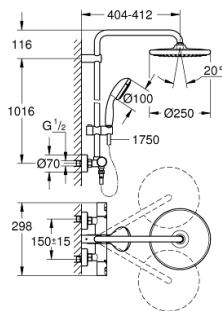

26 677 243 0 VITALIO START SYSTEM 250 SHOWER SYSTEM WITH THERMOSTAT FOR WALL MOUNTING

PRODUCT DESCRIPTION

- Colour: matte black
- Consisting of:
  - horizontal swivable 390 mm projection shower arm
  - exposed thermostatic shower with Aquadimmer function
  - allows change between:
    - head shower Vitalio Start 250 (26 676)
    - spray pattern:
      - Rain
      - head shower with frosted granite (XH) rear cover
    - with ball joint
    - rotation angle $\pm 10^\circ$
  - GROHE Water Saving 9.5 l/min flow limiter
  - hand shower Vitalio Start 100 (27 946)
  - 2 spray patterns:
    - Rain, Jet
    - GROHE Water Saving 5.7 l/min. flow limiter
  - adjustable height via gliding element
  - shower hose VitalioFlex Comfort 1750 mm 1/2" x 1/2" (28 745)
  - GROHE Water Saving - Less water, perfect flow
  - GROHE TurboStat compact cartridge with wax thermoelement
  - GROHE SafeStop safety button at 38°C (calibration required)
  - GROHE SafeStop Plus optional temperature limiter at 43°C included
  - GROHE DreamSpray perfect spray pattern
  - GROHE Long-Life finish
  - SpeedClean anti-limescale system
  - Inner WaterGuide for a longer life
  - ShockProof silicone ring prevents damage caused by a shower falling
  - TwistStop preventing the hose from twisting
  - suitable for instantaneous heaters from 18 kW/h
  - minimum flow rate 7 l/min.
  - Consumer edition