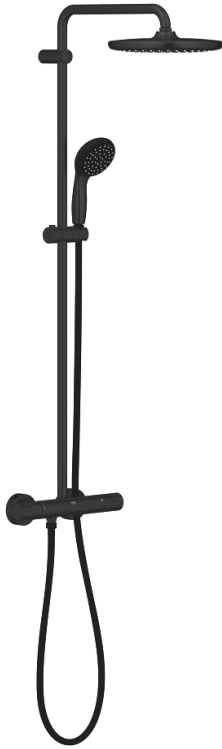

26 677 243 0 VITALIO START SYSTEM 250 SHOWER SYSTEM WITH THERMOSTAT FOR WALL MOUNTING

PRODUCT DESCRIPTION

- Colour: matte black
- Consisting of:
 - horizontal swivable 390 mm projection shower arm
 - exposed thermostatic shower with Aquadimmer function
 - allows change between:
 - head shower Vitalio Start 250 (26 676)
 - spray pattern:
 - Rain
 - head shower with frosted granite (XH) rear cover
 - with ball joint
 - rotation angle $\pm 10^\circ$
 - GROHE Water Saving 9.5 l/min flow limiter
 - hand shower Vitalio Start 100 (27 946)
 - 2 spray patterns:
 - Rain, Jet
 - GROHE Water Saving 5.7 l/min. flow limiter
 - adjustable height via gliding element
 - shower hose VitalioFlex Comfort 1750 mm 1/2" x 1/2" (28 745)
 - GROHE Water Saving - Less water, perfect flow
 - GROHE TurboStat compact cartridge with wax thermoelement
 - GROHE SafeStop safety button at 38°C (calibration required)
 - GROHE SafeStop Plus optional temperature limiter at 43°C included
 - GROHE DreamSpray perfect spray pattern
 - GROHE Long-Life finish
 - SpeedClean anti-limescale system
 - Inner WaterGuide for a longer life
 - ShockProof silicone ring prevents damage caused by a shower falling
 - TwistStop preventing the hose from twisting
 - suitable for instantaneous heaters from 18 kW/h
 - minimum flow rate 7 l/min.
 - Consumer edition