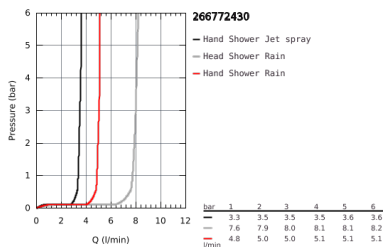

26 677 243 0 VITALIO START SYSTEM 250 SHOWER SYSTEM WITH THERMOSTAT FOR WALL MOUNTING

PRODUCT DESCRIPTION

- Colour: matte black
- Consisting of:
 - horizontal swivable 390 mm projection shower arm
 - exposed thermostatic shower with Aquadimmer function
 - allows change between:
 - head shower Vitalio Start 250 (26 676)
 - spray pattern:
 - Rain
 - head shower with frosted granite (XH) rear cover
 - with ball joint
 - rotation angle $\pm 10^\circ$
 - GROHE Water Saving 9.5 l/min flow limiter
 - hand shower Vitalio Start 100 (27 946)
 - 2 spray patterns:
 - Rain, Jet
 - GROHE Water Saving 5.7 l/min. flow limiter
 - adjustable height via gliding element
 - shower hose VitalioFlex Comfort 1750 mm 1/2" x 1/2" (28 745)
 - GROHE Water Saving - Less water, perfect flow
 - GROHE TurboStat compact cartridge with wax thermoelement
 - GROHE SafeStop safety button at 38°C (calibration required)
 - GROHE SafeStop Plus optional temperature limiter at 43°C included
 - GROHE DreamSpray perfect spray pattern
 - GROHE Long-Life finish
 - SpeedClean anti-limescale system
 - Inner WaterGuide for a longer life
 - ShockProof silicone ring prevents damage caused by a shower falling
 - TwistStop preventing the hose from twisting
 - suitable for instantaneous heaters from 18 kW/h
 - minimum flow rate 7 l/min.
 - Consumer edition