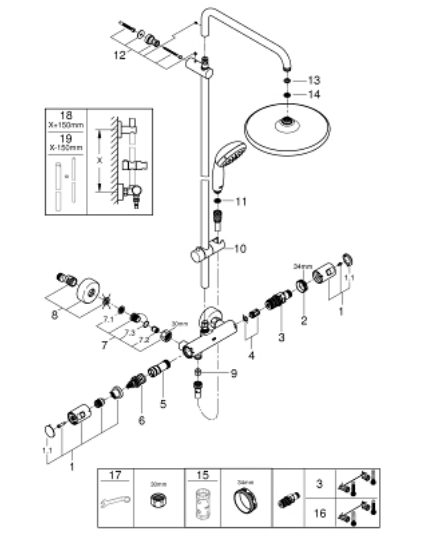

26 677 243 0 VITALIO START SYSTEM 250 SHOWER SYSTEM WITH THERMOSTAT FOR WALL MOUNTING

SPARE PARTS, March 2022 – now

- 1: handle (Spare part-nr. 477282430)
 - 1.1: cap (Spare part-nr. 64585243M)
 - 2: retaining ring (Spare part-nr. 47743000)
 - 3: Thermostatic compact cartridge 1/2" (Spare part-nr. 47439000)
 - 4: Sound absorber (Spare part-nr. 47398000)
 - 5: Water flow (Spare part-nr. 47751000)
 - 6: Aquadimmer (Spare part-nr. 12433000)
 - 7: Non-return valve (Spare part-nr. 47189000)
 - 7.1: Filter (Spare part-nr. 0726400M)
 - 7.2: Non-return valve (Spare part-nr. 08565000)
 - 7.3: O-Ring Ø17 x Ø2 (Spare part-nr. 0305500M)
 - 8: S-union (Spare part-nr. 126622430)
 - 9: Non-return valve (Spare part-nr. 08565000)
 - 10: Sliding piece (Spare part-nr. 121402430)
 - 11: Strainer (Spare part-nr. 0700200M)
 - 12: Outlet shower holder (Spare part-nr. 48423000)
 - 13: Fibre seal dia. Ø 18,5 x Ø 12 x 2 (Spare part-nr. 0138900M)
 - 14: Strainer (Spare part-nr. 48007000)
 - 15: Socket Spanner (Spare part-nr. 19332000)*
 - 16: GROHE TurboStat cartridge 1/2" (Spare part-nr. 47175000)*
 - 17: Special Spanner (Spare part-nr. 19377000)*
- * Optional accessories