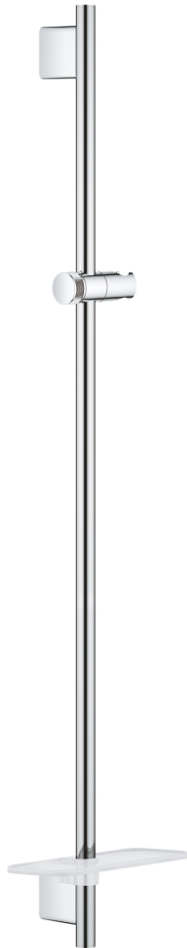

26 603 000 RAINSHOWER SMARTACTIVE SHOWER RAIL, 900 MM

PRODUCT DESCRIPTION

- Colour: chrome
- with wall holders made of metal
- glide element and swivel holder
- GROHE FastFixation Plus (adjustable distance between wall shower holders for adaption to existing drillings)
- GROHE TileFix adjustable depth on upper and lower bracket
- GROHE EasyReach tray
- GROHE Long-Life finish

26 603 000 RAINSHOWER SMARTACTIVE SHOWER RAIL, 900 MM

SPARE PARTS, marec 2018 – now

- 1: Shower rail holder (Spare part-nr. 48425000)
- 2: Glide element (Spare part-nr. 48424000)
- 3: Soap dish (Spare part-nr. 48426000)