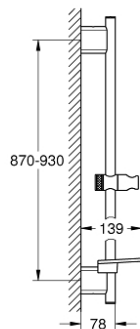

26 603 000 RAINSHOWER SMARTACTIVE SHOWER RAIL, 900 MM

PRODUCT DESCRIPTION

- Colour: chrome
- with wall holders made of metal
- glide element and swivel holder
- GROHE FastFixation Plus (adjustable distance between wall shower holders for adaption to existing drillings)
- GROHE TileFix adjustable depth on upper and lower bracket
- GROHE EasyReach tray
- GROHE Long-Life finish

26 603 000 RAINSHOWER SMARTACTIVE SHOWER RAIL, 900 MM

SPARE PARTS, marec 2018 – now

- 1: Shower rail holder (Spare part-nr. 48425000)
- 2: Glide element (Spare part-nr. 48424000)
- 3: Soap dish (Spare part-nr. 48426000)