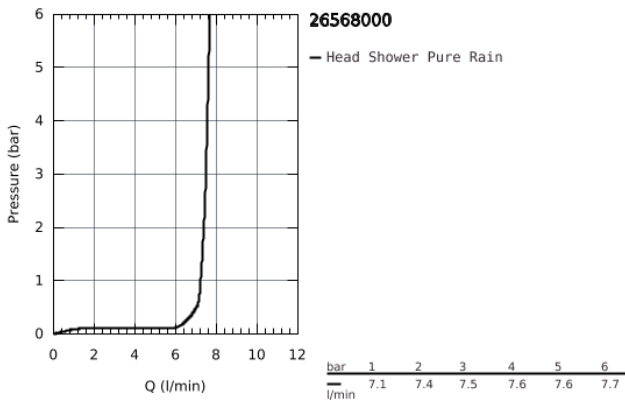

## 26 568 000 RAINSHOWER MONO 310 CUBE HEAD SHOWER 1 SPRAY

### PRODUCT DESCRIPTION

- Colour: Chrome
- GROHE PureRain
- spray plate chrome
- ball joint with turning angle  $\pm 10^\circ$
- connection thread 1/2"
- GROHE Water Saving 9.5 l/min flow limiter
- GROHE DreamSpray perfect spray pattern
- GROHE Long-Life finish
- SpeedClean anti-limescale system
- Inner WaterGuide for a longer life
- suitable for instantaneous heater

26 568 000 **RAINSHOWER MONO 310 CUBE HEAD SHOWER 1 SPRAY**

26 568 000 **RAINSHOWER MONO 310 CUBE HEAD SHOWER 1 SPRAY**

**SPARE PARTS**, January 2018 – now

1: Fibre seal dia.  $\varnothing$  18,5 x  $\varnothing$  12 x 2 (Spare part-nr. 0138900M)