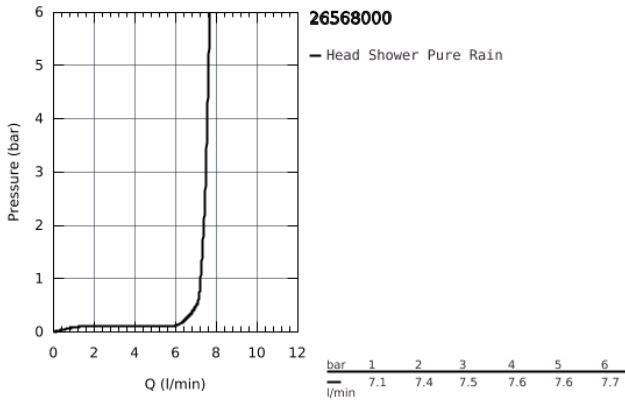

## 26 568 000 RAINSHOWER MONO 310 CUBE HEAD SHOWER 1 SPRAY

### PRODUCT DESCRIPTION

- Colour: Chrome
- GROHE PureRain
- spray plate chrome
- ball joint with turning angle  $\pm 10^\circ$
- connection thread 1/2"
- GROHE Water Saving 9.5 l/min flow limiter
- GROHE DreamSpray perfect spray pattern
- GROHE Long-Life finish
- SpeedClean anti-limescale system
- Inner WaterGuide for a longer life
- suitable for instantaneous heater

26 568 000 **RAINSHOWER MONO 310 CUBE HEAD SHOWER 1 SPRAY**

26 568 000 **RAINSHOWER MONO 310 CUBE HEAD SHOWER 1 SPRAY**

**SPARE PARTS**, January 2018 – now

1: Fibre seal dia.  $\varnothing$  18,5 x  $\varnothing$  12 x 2 (Spare part-nr. 0138900M)