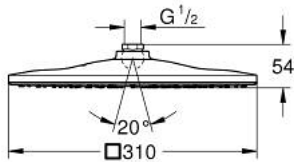

### PRODUCT DESCRIPTION

- Colour: Chrome
- GROHE PureRain
- spray plate chrome
- ball joint with turning angle  $\pm 10^\circ$
- connection thread 1/2"
- GROHE Water Saving 9.5 l/min flow limiter
- GROHE DreamSpray perfect spray pattern
- GROHE Long-Life finish
- SpeedClean anti-limescale system
- Inner WaterGuide for a longer life
- suitable for instantaneous heater

26 568 000 **RAINSHOWER MONO 310 CUBE HEAD SHOWER 1 SPRAY**

26 568 000 **RAINSHOWER MONO 310 CUBE HEAD SHOWER 1 SPRAY**

**SPARE PARTS**, January 2018 – now

1: Fibre seal dia.  $\varnothing$  18,5 x  $\varnothing$  12 x 2 (Spare part-nr. 0138900M)