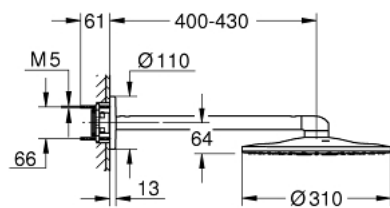

26 475 GN0 RAINSHOWER SMARTACTIVE 310 HEAD SHOWER SET 430 MM, 2 SPRAYS

PRODUCT DESCRIPTION

- Colour: brushed cool sunrise
- consisting of:
 - head shower Rainshower SmartActive 310
 - 2 spray patterns:
 - GROHE PureRain, ActiveRain
 - horizontal 430 mm shower arm
 - GROHE DreamSpray perfect spray pattern
 - GROHE Long-Life finish
 - SpeedClean anti-limescale system
 - Inner WaterGuide for a longer life
- requires rough-in set 26 483 or 26 484 - to be ordered separately