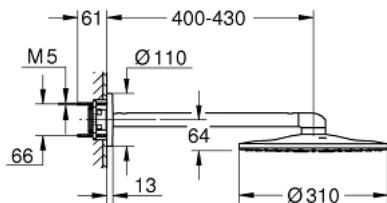

26 475 000 RAINSHOWER SMARTACTIVE 310 HEAD SHOWER SET 430 MM, 2 SPRAYS

PRODUCT DESCRIPTION

- Colour: chrome
- consisting of:
 - head shower Rainshower SmartActive 310
 - 2 spray patterns:
 - GROHE PureRain, ActiveRain
 - horizontal 430 mm shower arm
 - GROHE DreamSpray perfect spray pattern
 - GROHE Long-Life finish
 - SpeedClean anti-limescale system
 - Inner WaterGuide for a longer life
- requires rough-in set 26 483 or 26 484 - to be ordered separately