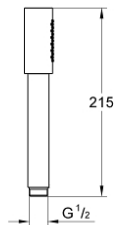

26 465 GN0 RAINSHOWER AQUA STICK HAND SHOWER 1 SPRAY

PRODUCT DESCRIPTION

- Colour: brushed cool sunrise
- Normal spray
- material: metal
- GROHE Water Saving 6.6 l/min flow limiter
- GROHE DreamSpray perfect spray pattern
- GROHE Long-Life finish
- SpeedClean anti-limescale system
- Inner WaterGuide for a longer life
- universal mounting system, fitting all standard shower hoses
- suitable for instantaneous heater
- min. recommended pressure 1.0 bar

26 465 GN0 RAINSHOWER AQUA STICK HAND SHOWER 1 SPRAY

SPARE PARTS, maj 2017 – now

1: Dirt strainer (Spare part-nr. 0700200M)