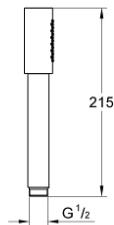

26 465 DC0 RAINSHOWER AQUA STICK HAND SHOWER 1 SPRAY

PRODUCT DESCRIPTION

- Colour: supersteel
- Normal spray
- material: metal
- GROHE Water Saving 6.6 l/min flow limiter
- GROHE DreamSpray perfect spray pattern
- GROHE Long-Life finish
- SpeedClean anti-limescale system
- Inner WaterGuide for a longer life
- universal mounting system, fitting all standard shower hoses
- suitable for instantaneous heater
- min. recommended pressure 1.0 bar

26 465 DC0 RAINSHOWER AQUA STICK HAND SHOWER 1 SPRAY

SPARE PARTS, maj 2017 – now

1: Dirt strainer (Spare part-nr. 0700200M)