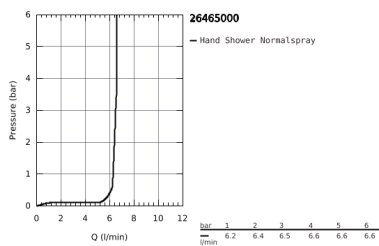

## 26 465 000 RAINSHOWER AQUA STICK HAND SHOWER 1 SPRAY

### PRODUCT DESCRIPTION

- Colour: Chrome
- Normal spray
- material: metal
- GROHE Water Saving 6.6 l/min flow limiter
- GROHE DreamSpray perfect spray pattern
- GROHE Long-Life finish
- SpeedClean anti-limescale system
- Inner WaterGuide for a longer life
- Universal Mounting System. Fits all standard shower hoses