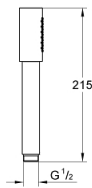

### PRODUCT DESCRIPTION

- Colour: Chrome
- Normal spray
- material: metal
- GROHE Water Saving 6.6 l/min flow limiter
- GROHE DreamSpray perfect spray pattern
- GROHE Long-Life finish
- SpeedClean anti-limescale system
- Inner WaterGuide for a longer life
- Universal Mounting System. Fits all standard shower hoses