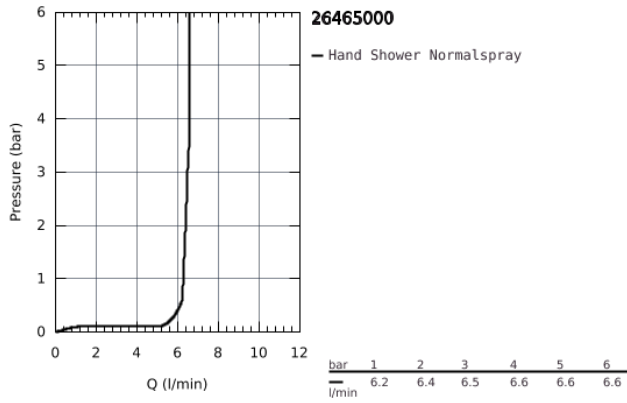

26 465 000 **RAINSHOWER AQUA STICK HAND SHOWER 1 SPRAY**