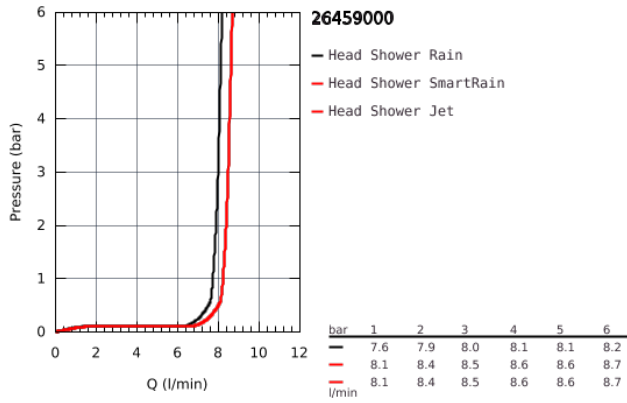

26 459 000 EUPHORIA 260 HEAD SHOWER SET 380 MM, 3 SPRAYS

PRODUCT DESCRIPTION

- Colour: Chrome
- Consisting of:
 - head shower Euphoria 260 (26 457)
 - 3 spray patterns:
 - Rain, SmartRain, Jet
 - shower arm Rainshower 380 mm (28 361 000)
 - GROHE Water Saving 9,5 l/min flow limiter
 - GROHE DreamSpray perfect spray pattern
 - GROHE Long-Life finish
 - SpeedClean anti-limescale system
 - Inner WaterGuide for a longer life
 - suitable for instantaneous heater

26 459 000 **EUPHORIA 260 HEAD SHOWER SET 380 MM, 3 SPRAYS**

26 459 000 **EUPHORIA 260 HEAD SHOWER SET 380 MM, 3 SPRAYS**

SPARE PARTS, October 2016 – now

1: Escutcheon (Spare part-nr. 11741000)

2: Fibre seal dia. Ø 18,5 x Ø 12 x 2 (Spare part-nr. 0138900M)