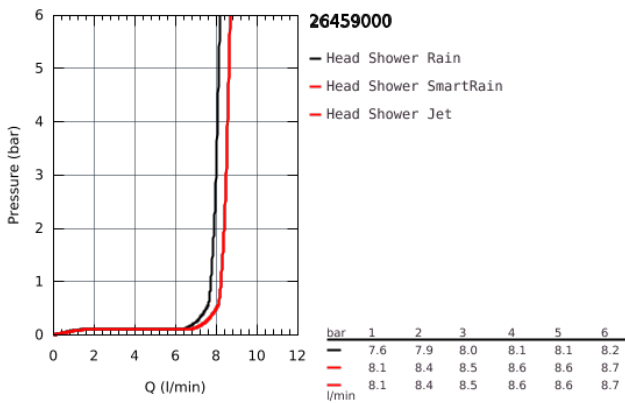

26 459 000 EUPHORIA 260 HEAD SHOWER SET 380 MM, 3 SPRAYS

PRODUCT DESCRIPTION

- Colour: Chrome
- Consisting of:
 - head shower Euphoria 260 (26 457)
 - 3 spray patterns:
 - Rain, SmartRain, Jet
 - shower arm Rainshower 380 mm (28 361 000)
 - GROHE Water Saving 9,5 l/min flow limiter
 - GROHE DreamSpray perfect spray pattern
 - GROHE Long-Life finish
 - SpeedClean anti-limescale system
 - Inner WaterGuide for a longer life
 - suitable for instantaneous heater

26 459 000 **EUPHORIA 260 HEAD SHOWER SET 380 MM, 3 SPRAYS**

26 459 000 **EUPHORIA 260 HEAD SHOWER SET 380 MM, 3 SPRAYS**

SPARE PARTS, October 2016 – now

1: Escutcheon (Spare part-nr. 11741000)

2: Fibre seal dia. Ø 18,5 x Ø 12 x 2 (Spare part-nr. 0138900M)