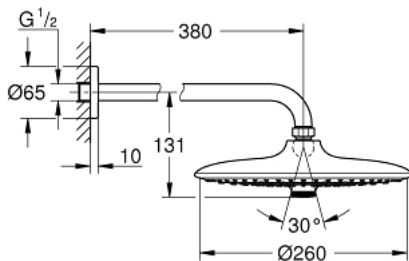

26 459 000 EUPHORIA 260 HEAD SHOWER SET 380 MM, 3 SPRAYS

PRODUCT DESCRIPTION

- Colour: Chrome
- Consisting of:
 - head shower Euphoria 260 (26 457)
 - 3 spray patterns:
 - Rain, SmartRain, Jet
 - shower arm Rainshower 380 mm (28 361 000)
 - GROHE Water Saving 9,5 l/min flow limiter
 - GROHE DreamSpray perfect spray pattern
 - GROHE Long-Life finish
 - SpeedClean anti-limescale system
 - Inner WaterGuide for a longer life
 - suitable for instantaneous heater

26 459 000 **EUPHORIA 260 HEAD SHOWER SET 380 MM, 3 SPRAYS**

26 459 000 **EUPHORIA 260 HEAD SHOWER SET 380 MM, 3 SPRAYS**

SPARE PARTS, October 2016 – now

1: Escutcheon (Spare part-nr. 11741000)

2: Fibre seal dia. Ø 18,5 x Ø 12 x 2 (Spare part-nr. 0138900M)