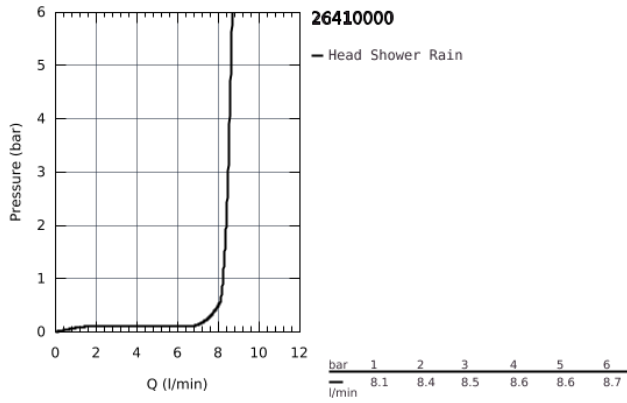

26 410 000 TEMPESTA 210 HEAD SHOWER 1 SPRAY

PRODUCT DESCRIPTION

- Colour: Chrome
- Rain
- Ø 210 mm
- Ball joint +/- 15° rotatable
- connection thread 1/2"
- GROHE Water Saving 9.5 l/min flow limiter
- GROHE DreamSpray perfect spray pattern
- GROHE Long-Life Shine durable sparkling sheen
- SpeedClean anti-limescale system
- Inner WaterGuide for a longer life
- suitable for instantaneous heater

26 410 000 TEMPESTA 210 HEAD SHOWER 1 SPRAY

26 410 000 TEMPESTA 210 HEAD SHOWER 1 SPRAY

SPARE PARTS, July 2016 – now

1: Fibre seal dia. \varnothing 18,5 x \varnothing 12 x 2 (Spare part-nr. 0138900M)

2: Strainer (Spare part-nr. 48007000)