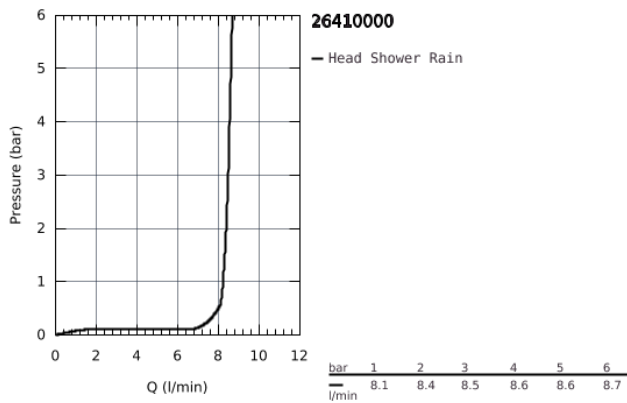

26 410 000 TEMPESTA 210 HEAD SHOWER 1 SPRAY

PRODUCT DESCRIPTION

- Colour: Chrome
- Rain
- Ø 210 mm
- Ball joint +/- 15° rotatable
- connection thread 1/2"
- GROHE Water Saving 9.5 l/min flow limiter
- GROHE DreamSpray perfect spray pattern
- GROHE Long-Life Shine durable sparkling sheen
- SpeedClean anti-limescale system
- Inner WaterGuide for a longer life
- suitable for instantaneous heater

26 410 000 TEMPESTA 210 HEAD SHOWER 1 SPRAY

26 410 000 TEMPESTA 210 HEAD SHOWER 1 SPRAY

SPARE PARTS, July 2016 – now

1: Fibre seal dia. \varnothing 18,5 x \varnothing 12 x 2 (Spare part-nr. 0138900M)

2: Strainer (Spare part-nr. 48007000)