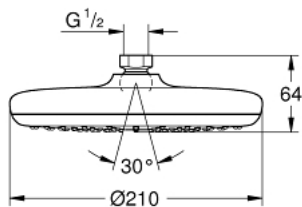

26 410 000 TEMPESTA 210 HEAD SHOWER 1 SPRAY

PRODUCT DESCRIPTION

- Colour: Chrome
- Rain
- Ø 210 mm
- Ball joint +/- 15° rotatable
- connection thread 1/2"
- GROHE Water Saving 9.5 l/min flow limiter
- GROHE DreamSpray perfect spray pattern
- GROHE Long-Life Shine durable sparkling sheen
- SpeedClean anti-limescale system
- Inner WaterGuide for a longer life
- suitable for instantaneous heater

26 410 000 TEMPESTA 210 HEAD SHOWER 1 SPRAY

26 410 000 TEMPESTA 210 HEAD SHOWER 1 SPRAY

SPARE PARTS, July 2016 – now

1: Fibre seal dia. \varnothing 18,5 x \varnothing 12 x 2 (Spare part-nr. 0138900M)

2: Strainer (Spare part-nr. 48007000)