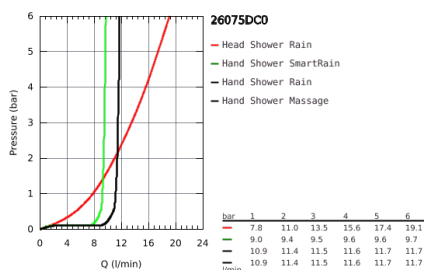

26 075 DC0 EUPHORIA SYSTEM 310 SHOWER SYSTEM WITH THERMOSTATIC MIXER FOR WALL MOUNTING

PRODUCT DESCRIPTION

- Colour: supersteel
- Consisting of:
 - horizontal swivable 450 mm projection shower arm
 - exposed thermostatic shower with Aquadimmer function
 - allows change between:
 - metal head shower Rainshower Cosmopolitan 310 (27 477 000)
 - Rain spray pattern
 - with ball joint
 - rotation angle $\pm 15^\circ$
 - hand shower Euphoria 110 Massage (27 221 000)
 - adjustable height via gliding element
- Silverflex shower hose 1750 mm (28 388 000)
- GROHE TurboStat compact cartridge with wax thermoelement
- GROHE SafeStop safety button at 38°C (calibration required)
- GROHE SafeStop Plus optional temperature limiter at 43°C included
- GROHE DreamSpray perfect spray pattern
- GROHE Long-Life finish
- Inner WaterGuide for a longer life
- SpeedClean anti-limescale system
- TwistStop preventing the hose from twisting
- GROHE MetalGrip ergonomically shaped metal handles
- suitable for instantaneous heaters from 18 kW/h
- minimum flow rate 7 l/min.
- optional upgrade: GROHE EasyReach tray (26 362)