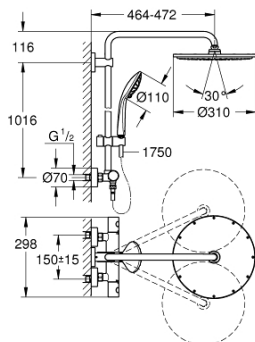

26 075 DC0 EUPHORIA SYSTEM 310 SHOWER SYSTEM WITH THERMOSTATIC MIXER FOR WALL MOUNTING

PRODUCT DESCRIPTION

- Colour: supersteel
- Consisting of:
 - horizontal swivable 450 mm projection shower arm
 - exposed thermostatic shower with Aquadimmer function
 - allows change between:
 - metal head shower Rainshower Cosmopolitan 310 (27 477 000)
 - Rain spray pattern
 - with ball joint
 - rotation angle $\pm 15^\circ$
 - hand shower Euphoria 110 Massage (27 221 000)
 - adjustable height via gliding element
- Silverflex shower hose 1750 mm (28 388 000)
- GROHE TurboStat compact cartridge with wax thermoelement
- GROHE SafeStop safety button at 38°C (calibration required)
- GROHE SafeStop Plus optional temperature limiter at 43°C included
- GROHE DreamSpray perfect spray pattern
- GROHE Long-Life finish
- Inner WaterGuide for a longer life
- SpeedClean anti-limescale system
- TwistStop preventing the hose from twisting
- GROHE MetalGrip ergonomically shaped metal handles
- suitable for instantaneous heaters from 18 kW/h
- minimum flow rate 7 l/min.
- optional upgrade: GROHE EasyReach tray (26 362)