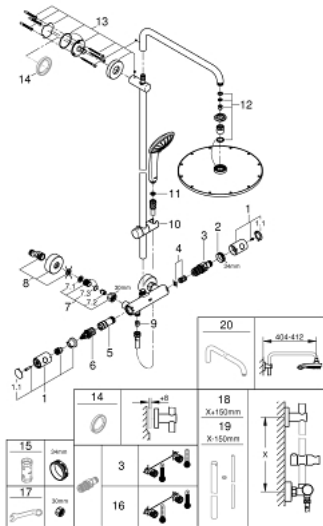

26 075 DC0 EUPHORIA SYSTEM 310 SHOWER SYSTEM WITH THERMOSTATIC MIXER FOR WALL MOUNTING

SPARE PARTS, July 2017 – now

- 1: Metal handle 1/2" (Spare part-nr. 47984DC0)
 - 1.1: Cover Cap (Spare part-nr. 64585DCM)
 - 2: retaining ring (Spare part-nr. 47743000)
 - 3: Thermostatic compact cartridge 1/2" (Spare part-nr. 47439000)
 - 4: Sound absorber (Spare part-nr. 47398000)
 - 5: Water flow (Spare part-nr. 47751000)
 - 6: Aquadimmer (Spare part-nr. 12433000)
 - 7: Non-return valve (Spare part-nr. 47189DC0)
 - 7.1: Filter (Spare part-nr. 0726400M)
 - 7.2: Non-return valve (Spare part-nr. 08565000)
 - 7.3: O-Ring Ø17 x Ø2 (Spare part-nr. 0305500M)
 - 8: S-union (Spare part-nr. 12662DC0)
 - 9: Non-return valve (Spare part-nr. 08565000)
 - 10: Sliding piece (Spare part-nr. 12140DC0)
 - 11: Strainer (Spare part-nr. 0700200M)
 - 12: Inlet valve assembly (Spare part-nr. 45933000)
 - 13: Outlet shower holder (Spare part-nr. 48279DC0)
 - 15: Socket Spanner (Spare part-nr. 19332000)*
 - 16: GROHE TurboStat cartridge 1/2" (Spare part-nr. 47175000)*
 - 17: Special Spanner (Spare part-nr. 19377000)*
- * Optional accessories