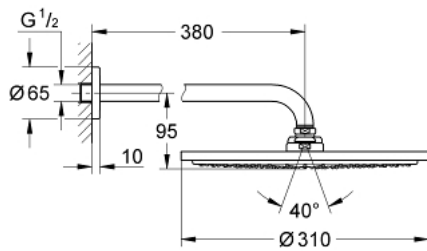

26 066 DC0 RAINSHOWER COSMOPOLITAN 310 HEAD SHOWER SET 380 MM, 1 SPRAY

PRODUCT DESCRIPTION

- Colour: supersteel
- consisting of:
 - head shower Rainshower Cosmopolitan 310 (27 478)
 - material: metal
 - 1 spray pattern:
 - Rain
 - shower arm Rainshower 380 mm (28 361)
- GROHE Water Saving 9.5 l/min flow limiter
- GROHE DreamSpray perfect spray pattern
- GROHE Long-Life finish
- SpeedClean anti-limescale system
- suitable for instantaneous heater
- min. recommended pressure 1.0 bar

26 066 DC0 RAINSHOWER COSMOPOLITAN 310 HEAD SHOWER SET 380 MM, 1 SPRAY

SPARE PARTS, januar 2016 – now

1: Escutcheon (Spare part-nr. 11741DC0)

2: Spare part set (Spare part-nr. 45933000)