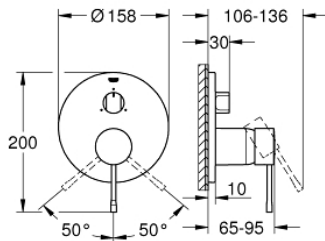

## 24 092 001 ESSENCE SINGLE-LEVER MIXER WITH 3-WAY DIVERTER

### PRODUCT DESCRIPTION

- Colour: Chrome
- set for final installation for
- GROHE Rapido SmartBox 35 600/35 604
- GROHE SilkMove 46 mm ceramic cartridge
- GROHE Long-Life finish
- wall escutcheon with GROHE FastFixation(covered escutcheon- and shaft sealing, covered fixing)
- metal escutcheon, retroactively 6° adjustable
- metal lever
- 3-way diverter
- flow performance:outlet A = 27 l/min,outlet B = 27 l/min,outlet C = 27 l/min
- without roughing-in-set

### SPARE PARTS, January 2018 – now

- 1: Lever (Spare part-nr. 46915000)
  - 2: Diverter knob, round (Spare part-nr. 48447000)
  - 3: Escutcheon (Spare part-nr. 49108000)
  - 4: Mounting plate (Spare part-nr. 49094000)
  - 5: Shield for cross handle (Spare part-nr. 02693000)
  - 6: Cartridge (Spare part-nr. 46048000)
  - 7: Diverter (Spare part-nr. 48448000)
  - 8: Sealing washer (Spare part-nr. 48360000)
  - 9: Temperature limiter (Spare part-nr. 46308000)\*
  - 10: Universal extension set single-lever mixers, 25 mm (Spare part-nr. 14056000)\*
  - 11: Universal extension set single-lever mixers, 50 mm (Spare part-nr. 14057000)\*
- \* Optional accessories