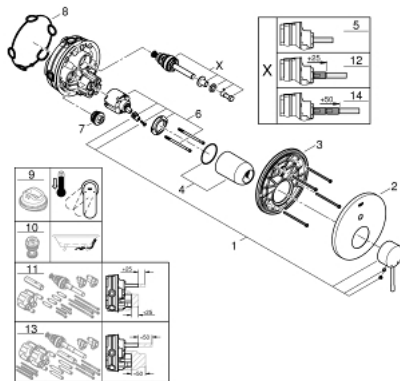

24 058 DC1 ESSENCE SINGLE-LEVER MIXER WITH 2-WAY DIVERTER

PRODUCT DESCRIPTION

- Colour: supersteel
- set for final installation for
- GROHE Rapido SmartBox (35 600/35 604)
- GROHE SilkMove 46 mm ceramic cartridge
- GROHE Long-Life finish
- GROHE FastFixation escutcheon with covered shaft sealing and covered fixing
- metal escutcheon, retroactively 6° adjustable
- metal lever
- automatic 2-way diverter
- flow performance: outlet B = 27 l/min, outlet C = 27 l/min
- without roughing-in set

24 058 DC1 ESSENCE SINGLE-LEVER MIXER WITH 2-WAY DIVERTER

SPARE PARTS, julij 2017 – now

- 1: Lever (Spare part-nr. 46915DC0)
 - 2: Escutcheon (Spare part-nr. 48429DC0)
 - 3: Mounting plate (Spare part-nr. 48440000)
 - 4: Cap (Spare part-nr. 02693DC0)
 - 5: Diverter (Spare part-nr. 48442DC0)
 - 6: Cartridge (Spare part-nr. 46048000)
 - 7: Non-return valve (Spare part-nr. 49085000)
 - 8: Seal (Spare part-nr. 48360000)
 - 9: Temperature limiter (Spare part-nr. 46308000)*
 - 10: Backflow protection combination (EN1717) (Spare part-nr. 14055000)*
 - 11: Universal extension set single-lever mixers, 25 mm (Spare part-nr. 14056000)*
 - 12: Diverter (Spare part-nr. 48444DC0)*
 - 13: Universal extension set single-lever mixers, 50 mm (Spare part-nr. 14057000)*
 - 14: Diverter (Spare part-nr. 48445DC0)*
- * Optional accessories