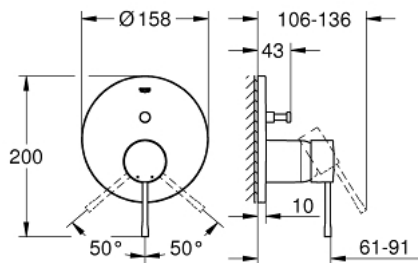

24 058 DC1 ESSENCE SINGLE-LEVER MIXER WITH 2-WAY DIVERTER

PRODUCT DESCRIPTION

- Colour: supersteel
- set for final installation for
- GROHE Rapido SmartBox (35 600/35 604)
- GROHE SilkMove 46 mm ceramic cartridge
- GROHE Long-Life finish
- GROHE FastFixation escutcheon with covered shaft sealing and covered fixing
- metal escutcheon, retroactively 6° adjustable
- metal lever
- automatic 2-way diverter
- flow performance: outlet B = 27 l/min, outlet C = 27 l/min
- without roughing-in set

24 058 DC1 ESSENCE SINGLE-LEVER MIXER WITH 2-WAY DIVERTER

SPARE PARTS, julij 2017 – now

- 1: Lever (Spare part-nr. 46915DC0)
 - 2: Escutcheon (Spare part-nr. 48429DC0)
 - 3: Mounting plate (Spare part-nr. 48440000)
 - 4: Cap (Spare part-nr. 02693DC0)
 - 5: Diverter (Spare part-nr. 48442DC0)
 - 6: Cartridge (Spare part-nr. 46048000)
 - 7: Non-return valve (Spare part-nr. 49085000)
 - 8: Seal (Spare part-nr. 48360000)
 - 9: Temperature limiter (Spare part-nr. 46308000)*
 - 10: Backflow protection combination (EN1717) (Spare part-nr. 14055000)*
 - 11: Universal extension set single-lever mixers, 25 mm (Spare part-nr. 14056000)*
 - 12: Diverter (Spare part-nr. 48444DC0)*
 - 13: Universal extension set single-lever mixers, 50 mm (Spare part-nr. 14057000)*
 - 14: Diverter (Spare part-nr. 48445DC0)*
- * Optional accessories