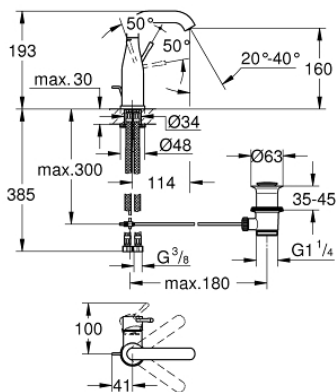

23 462 DL1 **ESSENCE BASIN MIXER 1/2"**
M-SIZE

PRODUCT DESCRIPTION

- Colour: brushed warm sunset
- monobloc installation
- metal lever
- 28 mm ceramic cartridge with GROHE SilkMove
- with temperature limiter
- GROHE Long-Life finish
- GROHE Water Saving mousseur 5.7 l/min
- GROHE AquaGuide adjustable mousseur
- GROHE FastFixation Plus installation system
- swivel spout with mousseur and stop limiter
- pop-up waste set 1 1/4"
- flexible connection hoses

23 462 DL1 ESSENCE BASIN MIXER 1/2"
M-SIZE