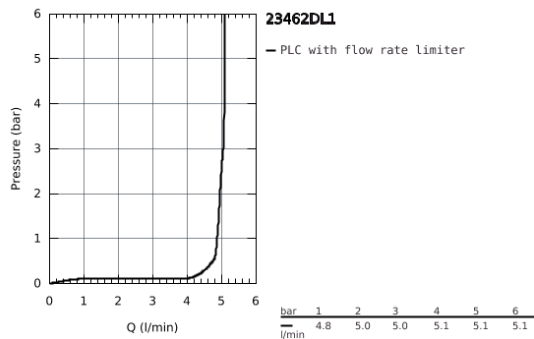

23 462 DL1 **ESSENCE BASIN MIXER 1/2"**
M-SIZE

PRODUCT DESCRIPTION

- Colour: brushed warm sunset
- monobloc installation
- metal lever
- 28 mm ceramic cartridge with GROHE SilkMove
- with temperature limiter
- GROHE Long-Life finish
- GROHE Water Saving mousseur 5.7 l/min
- GROHE AquaGuide adjustable mousseur
- GROHE FastFixation Plus installation system
- swivel spout with mousseur and stop limiter
- pop-up waste set 1 1/4"
- flexible connection hoses

23 462 DL1 ESSENCE BASIN MIXER 1/2"
M-SIZE