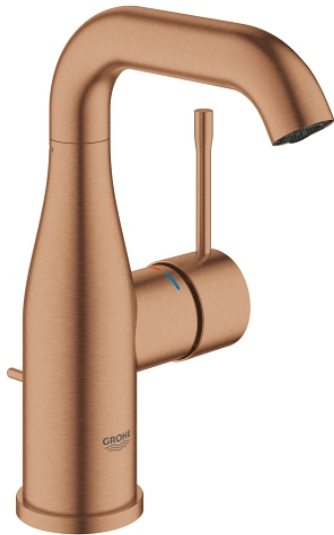

23 462 DL1 **ESSENCE BASIN MIXER 1/2"**
M-SIZE

PRODUCT DESCRIPTION

- Colour: brushed warm sunset
- monobloc installation
- metal lever
- 28 mm ceramic cartridge with GROHE SilkMove
- with temperature limiter
- GROHE Long-Life finish
- GROHE Water Saving mousseur 5.7 l/min
- GROHE AquaGuide adjustable mousseur
- GROHE FastFixation Plus installation system
- swivel spout with mousseur and stop limiter
- pop-up waste set 1 1/4"
- flexible connection hoses

23 462 DL1 ESSENCE BASIN MIXER 1/2"
M-SIZE