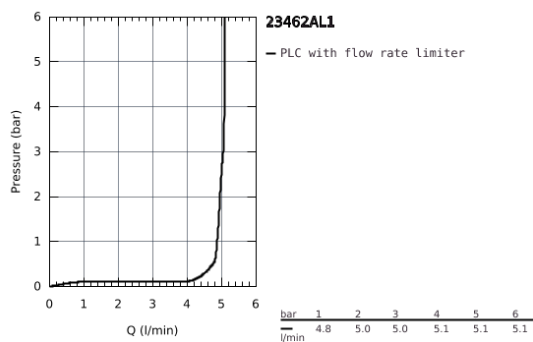

23 462 AL1 ESSENCE BASIN MIXER 1/2"  
M-SIZE

**PRODUCT DESCRIPTION**

- Colour: brushed hard graphite
- monobloc installation
- metal lever
- 28 mm ceramic cartridge with GROHE SilkMove
- with temperature limiter
- GROHE Long-Life finish
- GROHE Water Saving mousseur 5.7 l/min
- GROHE AquaGuide adjustable mousseur
- GROHE FastFixation Plus installation system
- swivel spout with mousseur and stop limiter
- pop-up waste set 1 1/4"
- flexible connection hoses

23 462 AL1 ESSENCE BASIN MIXER 1/2"  
M-SIZE