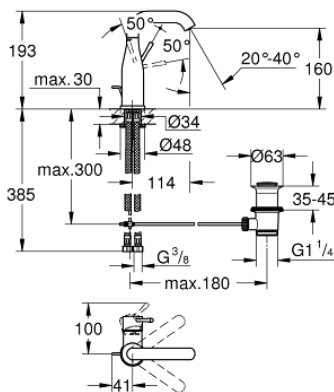

23 462 AL1 ESSENCE BASIN MIXER 1/2"  
M-SIZE

**PRODUCT DESCRIPTION**

- Colour: brushed hard graphite
- monobloc installation
- metal lever
- 28 mm ceramic cartridge with GROHE SilkMove
- with temperature limiter
- GROHE Long-Life finish
- GROHE Water Saving mousseur 5.7 l/min
- GROHE AquaGuide adjustable mousseur
- GROHE FastFixation Plus installation system
- swivel spout with mousseur and stop limiter
- pop-up waste set 1 1/4"
- flexible connection hoses

23 462 AL1 ESSENCE BASIN MIXER 1/2"  
M-SIZE