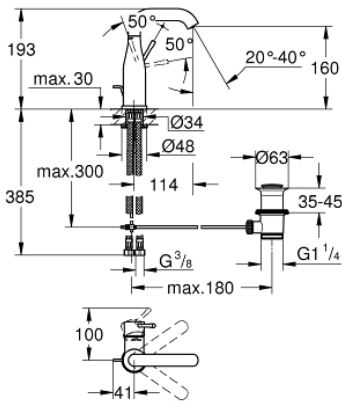

23 462 001 **ESSENCE BASIN MIXER 1/2"**
M-SIZE

PRODUCT DESCRIPTION

- Colour: Chrome
- monobloc installation
- metal lever
- 28 mm ceramic cartridge with GROHE SilkMove
- with temperature limiter
- GROHE Long-Life finish
- GROHE Water Saving mousseur 5.7 l/min
- GROHE AquaGuide adjustable mousseur
- GROHE FastFixation Plus installation system
- swivel spout with mousseur and stop limiter
- pop-up waste set 1 1/4"
- flexible connection hoses

23 462 001 **ESSENCE BASIN MIXER 1/2"**
M-SIZE

SPARE PARTS, August 2016 – now

- 1: Lever (Spare part-nr. 46919000)
 - 2: Cartridge (Spare part-nr. 46580000)
 - 3: Swivel tube spout (Spare part-nr. 13373000)
 - 3.1: Flow restrictor (Spare part-nr. 48270000)
 - 3.2: O-Ring Ø13,5 x Ø2,75 (Spare part-nr. 0128500M)
 - 3.3: Safety ring (Spare part-nr. 4826600M)
 - 4: Pop-up rod (Spare part-nr. 46739000)
 - 5: Shank mounting kit (Spare part-nr. 46645000)
 - 6: Pop-up waste set 1 1/4" (Spare part-nr. 28910000)
 - 6.1: Chrome bath plug (Spare part-nr. 07182000)
 - 6.2: Eccentric rod (Spare part-nr. 07052000)
 - 7: Connection hose (Spare part-nr. 46255000)
 - 8: Mounting wrench (Spare part-nr. 19017000)*
 - 9: Eccentric rod (Spare part-nr. 07341000)*
- * Optional accessories