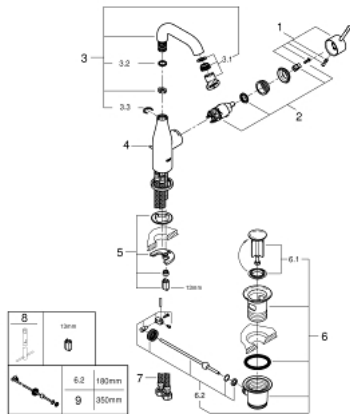

23 462 001 **ESSENCE BASIN MIXER 1/2"**
M-SIZE

PRODUCT DESCRIPTION

- Colour: Chrome
- monobloc installation
- metal lever
- 28 mm ceramic cartridge with GROHE SilkMove
- with temperature limiter
- GROHE Long-Life finish
- GROHE Water Saving mousseur 5.7 l/min
- GROHE AquaGuide adjustable mousseur
- GROHE FastFixation Plus installation system
- swivel spout with mousseur and stop limiter
- pop-up waste set 1 1/4"
- flexible connection hoses

23 462 001 **ESSENCE BASIN MIXER 1/2"**
M-SIZE

SPARE PARTS, August 2016 – now

- 1: Lever (Spare part-nr. 46919000)
 - 2: Cartridge (Spare part-nr. 46580000)
 - 3: Swivel tube spout (Spare part-nr. 13373000)
 - 3.1: Flow restrictor (Spare part-nr. 48270000)
 - 3.2: O-Ring Ø13,5 x Ø2,75 (Spare part-nr. 0128500M)
 - 3.3: Safety ring (Spare part-nr. 4826600M)
 - 4: Pop-up rod (Spare part-nr. 46739000)
 - 5: Shank mounting kit (Spare part-nr. 46645000)
 - 6: Pop-up waste set 1 1/4" (Spare part-nr. 28910000)
 - 6.1: Chrome bath plug (Spare part-nr. 07182000)
 - 6.2: Eccentric rod (Spare part-nr. 07052000)
 - 7: Connection hose (Spare part-nr. 46255000)
 - 8: Mounting wrench (Spare part-nr. 19017000)*
 - 9: Eccentric rod (Spare part-nr. 07341000)*
- * Optional accessories