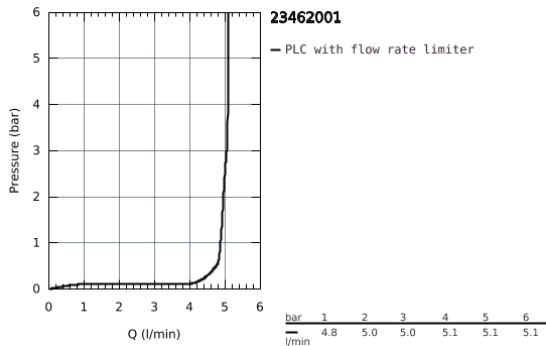

23 462 001 **ESSENCE BASIN MIXER 1/2"**
M-SIZE

PRODUCT DESCRIPTION

- Colour: Chrome
- monobloc installation
- metal lever
- 28 mm ceramic cartridge with GROHE SilkMove
- with temperature limiter
- GROHE Long-Life finish
- GROHE Water Saving mousseur 5.7 l/min
- GROHE AquaGuide adjustable mousseur
- GROHE FastFixation Plus installation system
- swivel spout with mousseur and stop limiter
- pop-up waste set 1 1/4"
- flexible connection hoses

23 462 001 **ESSENCE BASIN MIXER 1/2"**
M-SIZE

SPARE PARTS, August 2016 – now

- 1: Lever (Spare part-nr. 46919000)
 - 2: Cartridge (Spare part-nr. 46580000)
 - 3: Swivel tube spout (Spare part-nr. 13373000)
 - 3.1: Flow restrictor (Spare part-nr. 48270000)
 - 3.2: O-Ring Ø13,5 x Ø2,75 (Spare part-nr. 0128500M)
 - 3.3: Safety ring (Spare part-nr. 4826600M)
 - 4: Pop-up rod (Spare part-nr. 46739000)
 - 5: Shank mounting kit (Spare part-nr. 46645000)
 - 6: Pop-up waste set 1 1/4" (Spare part-nr. 28910000)
 - 6.1: Chrome bath plug (Spare part-nr. 07182000)
 - 6.2: Eccentric rod (Spare part-nr. 07052000)
 - 7: Connection hose (Spare part-nr. 46255000)
 - 8: Mounting wrench (Spare part-nr. 19017000)*
 - 9: Eccentric rod (Spare part-nr. 07341000)*
- * Optional accessories