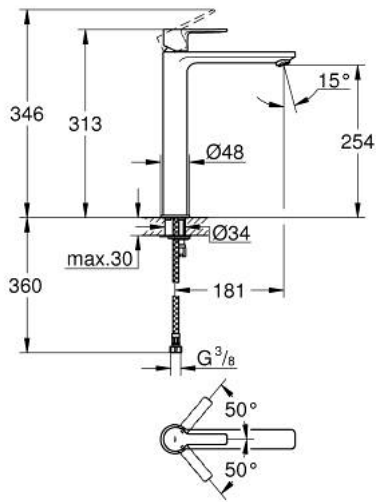

23 405 001 **LINEARE SINGLE-LEVER BASIN MIXER 1/2"**
XL-SIZE

PRODUCT DESCRIPTION

- Colour: chrome
- single hole installation
- metal lever
- for free-standing basins
- GROHE SilkMove 28 mm ceramic cartridge
- with temperature limiter
- GROHE Long-Life finish
- GROHE Water Saving - Less water, perfect flow
- maximum flow rate (at 3 bar): 5 l/min
- SpeedClean mousseur
- GROHE FastFixation Plus rapid installation system
- smooth body
- flexible connection hoses
- min. recommended pressure 1.0 bar

23 405 001 **LINEARE SINGLE-LEVER BASIN MIXER 1/2"**
XL-SIZE

SPARE PARTS, julij 2016 – now

- 1: Lever (Spare part-nr. 46980000)
- 2: Cap (Spare part-nr. 46581000)
- 3: Fitting ring (Spare part-nr. 07419000)
- 4: Cartridge (Spare part-nr. 46580000)
- 5: Mousseur (Spare part-nr. 48159000)
- 6: Shank mounting kit (Spare part-nr. 46645000)
- 7: Mounting wrench (Spare part-nr. 19017000)*