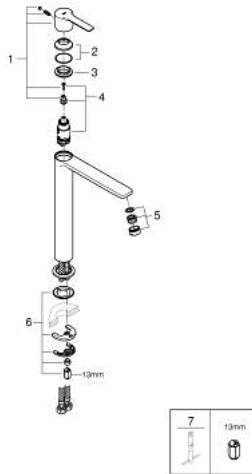

23 405 001 **LINEARE SINGLE-LEVER BASIN MIXER 1/2"**
XL-SIZE

PRODUCT DESCRIPTION

- Colour: chrome
- single hole installation
- metal lever
- for free-standing basins
- GROHE SilkMove 28 mm ceramic cartridge
- with temperature limiter
- GROHE Long-Life finish
- GROHE Water Saving - Less water, perfect flow
- maximum flow rate (at 3 bar): 5 l/min
- SpeedClean mousseur
- GROHE FastFixation Plus rapid installation system
- smooth body
- flexible connection hoses
- min. recommended pressure 1.0 bar

23 405 001 **LINEARE SINGLE-LEVER BASIN MIXER 1/2"**
XL-SIZE

SPARE PARTS, julij 2016 – now

- 1: Lever (Spare part-nr. 46980000)
- 2: Cap (Spare part-nr. 46581000)
- 3: Fitting ring (Spare part-nr. 07419000)
- 4: Cartridge (Spare part-nr. 46580000)
- 5: Mousseur (Spare part-nr. 48159000)
- 6: Shank mounting kit (Spare part-nr. 46645000)
- 7: Mounting wrench (Spare part-nr. 19017000)*