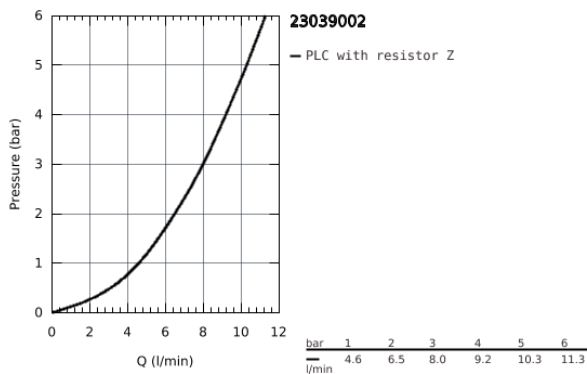

23 039 002 EUROSTYLE COSMOPOLITAN PILLAR TAP XS-SIZE

PRODUCT DESCRIPTION

- Colour: Chrome
- monobloc installation
- metal lever
- ceramic headpart
- GROHE Long-Life finish
- mousseur

23 039 002 EUROSTYLE COSMOPOLITAN PILLAR TAP XS-SIZE

SPARE PARTS, March 2010 – now

- 1: Handle (Spare part-nr. 48067000)
 - 1.1: Replacement handle connection kit (Spare part-nr. 45186000)
 - 1.1.1: O-Ring Ø18,2 x Ø1,7 (Spare part-nr. 0392400M)
 - 2: Ceramic headpart, 1/2" (Spare part-nr. 45882000)
 - 2.1: O-Ring Ø18,2 x Ø1,7 (Spare part-nr. 0392400M)
 - 3: Economy Mousseur (Spare part-nr. 13951000)
 - 4: Shank fastening assembly (Spare part-nr. 45000000)
 - 5: Coupling nut 1/2" x 10.5 mm (Spare part-nr. 1290100M)
 - 5.1: Fibre seal dia. Ø 18,5 x Ø 12 x 2 (Spare part-nr. 0138900M)
 - 6: Coupling nut 1/2" x 14.5 mm (Spare part-nr. 1290200M)*
- * Optional accessories