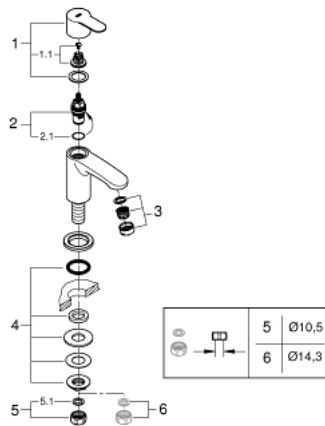

23 039 002 EUROSTYLE COSMOPOLITAN PILLAR TAP XS-SIZE

PRODUCT DESCRIPTION

- Colour: Chrome
- monobloc installation
- metal lever
- ceramic headpart
- GROHE Long-Life finish
- mousseur

23 039 002 EUROSTYLE COSMOPOLITAN PILLAR TAP XS-SIZE

SPARE PARTS, March 2010 – now

- 1: Handle (Spare part-nr. 48067000)
 - 1.1: Replacement handle connection kit (Spare part-nr. 45186000)
 - 1.1.1: O-Ring Ø18,2 x Ø1,7 (Spare part-nr. 0392400M)
 - 2: Ceramic headpart, 1/2" (Spare part-nr. 45882000)
 - 2.1: O-Ring Ø18,2 x Ø1,7 (Spare part-nr. 0392400M)
 - 3: Economy Mousseur (Spare part-nr. 13951000)
 - 4: Shank fastening assembly (Spare part-nr. 45000000)
 - 5: Coupling nut 1/2" x 10.5 mm (Spare part-nr. 1290100M)
 - 5.1: Fibre seal dia. Ø 18,5 x Ø 12 x 2 (Spare part-nr. 0138900M)
 - 6: Coupling nut 1/2" x 14.5 mm (Spare part-nr. 1290200M)*
- * Optional accessories