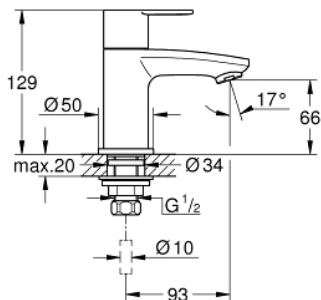

23 039 002 EUROSTYLE COSMOPOLITAN PILLAR TAP XS-SIZE

PRODUCT DESCRIPTION

- Colour: Chrome
- monobloc installation
- metal lever
- ceramic headpart
- GROHE Long-Life finish
- mousseur

23 039 002 EUROSTYLE COSMOPOLITAN PILLAR TAP XS-SIZE

SPARE PARTS, March 2010 – now

- 1: Handle (Spare part-nr. 48067000)
 - 1.1: Replacement handle connection kit (Spare part-nr. 45186000)
 - 1.1.1: O-Ring Ø18,2 x Ø1,7 (Spare part-nr. 0392400M)
 - 2: Ceramic headpart, 1/2" (Spare part-nr. 45882000)
 - 2.1: O-Ring Ø18,2 x Ø1,7 (Spare part-nr. 0392400M)
 - 3: Economy Mousseur (Spare part-nr. 13951000)
 - 4: Shank fastening assembly (Spare part-nr. 45000000)
 - 5: Coupling nut 1/2" x 10.5 mm (Spare part-nr. 1290100M)
 - 5.1: Fibre seal dia. Ø 18,5 x Ø 12 x 2 (Spare part-nr. 0138900M)
 - 6: Coupling nut 1/2" x 14.5 mm (Spare part-nr. 1290200M)*
- * Optional accessories