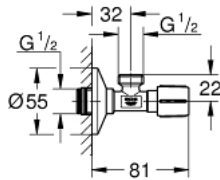

22 043 000 ANGLE VALVE 1/2"

PRODUCT DESCRIPTION

- Colour: chrome
- self-sealing connection thread
- wall connection 1/2"
- outlet 1/2"
- water protected spindle shutoff, brass, with grease chamber and double o-ring sealing
- long connecting shaft
- ergonomic metal handle
- marking: neutral
- metal push-on escutcheon Ø 55 mm
- GROHE Long-Life finish