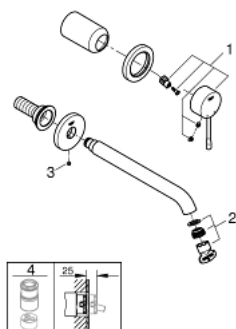

## 19 967 DC1 ESSENCE TWO-HOLE BASIN MIXER L-SIZE

### PRODUCT DESCRIPTION

- Colour: supersteel
- wall mounted
- set for final installation for
- 23 571 000 / 32 635 000
- without concealed body
- metal escutcheon
- metal lever
- GROHE Long-Life finish
- GROHE Water Saving mousseur 5.7 l/min
- GROHE AquaGuide adjustable mousseur
- center distance 110 mm
- projection 230 mm

### SPARE PARTS, september 2020 – now

1: Lever (Spare part-nr. 46916DC0)

2: Mousseur (Spare part-nr. 48480000)

3: Screw (Spare part-nr. 43094000)

4: Extension (Spare part-nr. 46943000)\*

\* Optional accessories