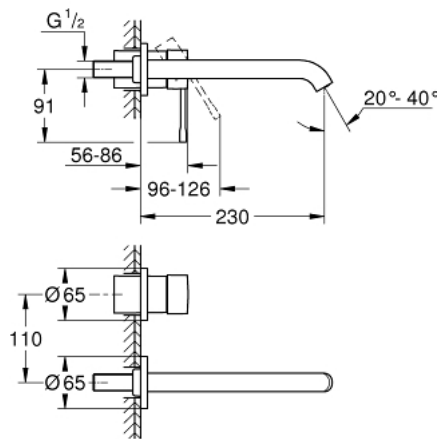

## 19 967 DC1 ESSENCE TWO-HOLE BASIN MIXER L-SIZE

### PRODUCT DESCRIPTION

- Colour: supersteel
- wall mounted
- set for final installation for
- 23 571 000 / 32 635 000
- without concealed body
- metal escutcheon
- metal lever
- GROHE Long-Life finish
- GROHE Water Saving mousseur 5.7 l/min
- GROHE AquaGuide adjustable mousseur
- center distance 110 mm
- projection 230 mm

### SPARE PARTS, september 2020 – now

1: Lever (Spare part-nr. 46916DC0)

2: Mousseur (Spare part-nr. 48480000)

3: Screw (Spare part-nr. 43094000)

4: Extension (Spare part-nr. 46943000)\*

\* Optional accessories