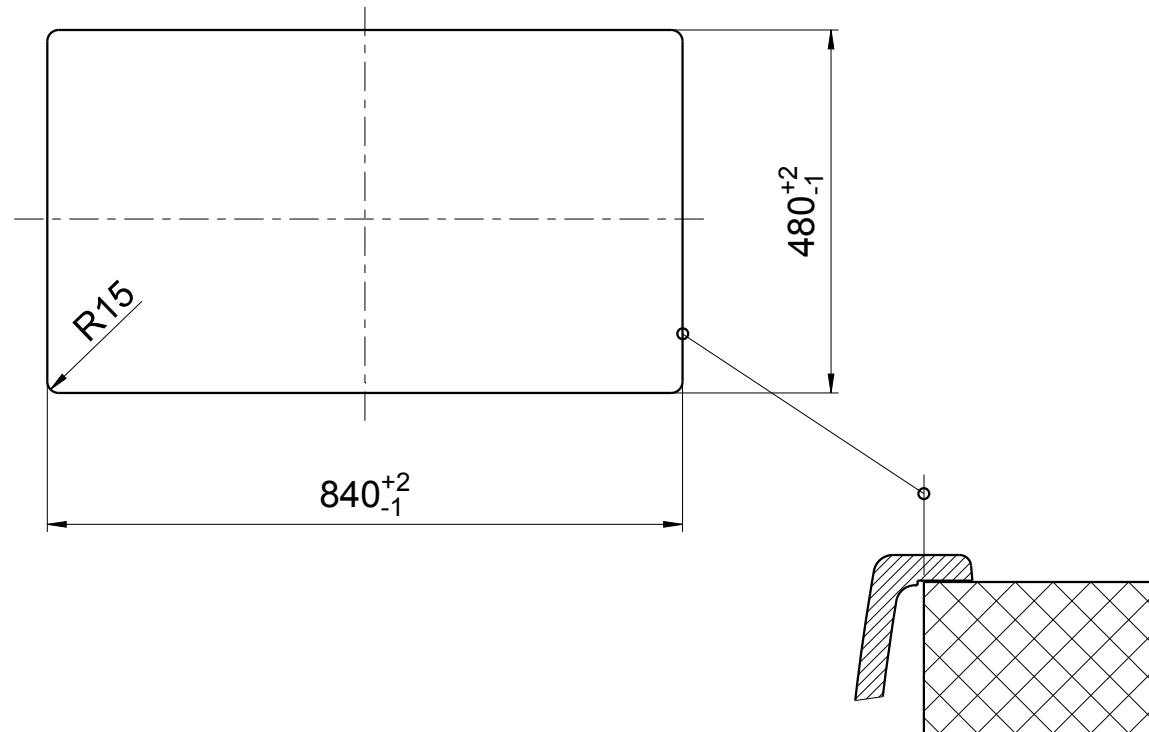

Top view

840

Cut-out

367.5

Front view

Side view

mm

BLANCO