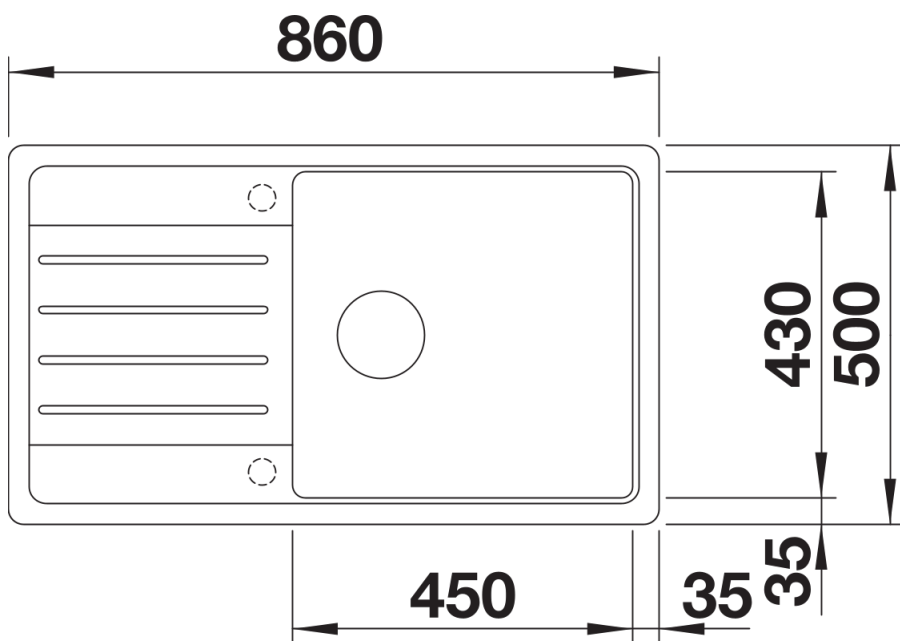

Product information sheet LEGRA XL 6 S

Item no. 523326

Benefits

- Classic lines combined with modern functionality
- Spacious main bowl
- XL bowl provides generous room to do the washing up
- Can be installed reversibly

Colours

Available colours:

- black
- anthracite
- volcano grey
- alu metallic
- white
- soft white
- coffee

SILGRANIT anthracite

Scope of supply

- waste kit with space-saving pipe
- 3 ½" basket strainer

Details

Top view

840

Cut-out

367.5

Front view

Side view

mm

BLANCO