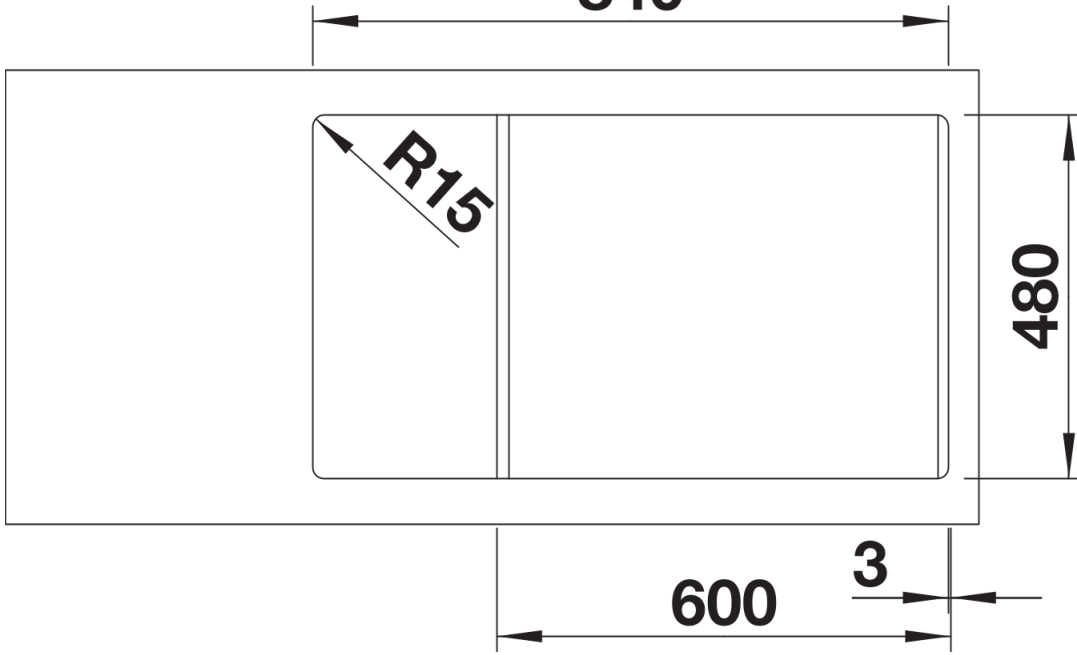

Colours

Available colours:

- black
- anthracite
- volcano grey
- alu metallic
- white
- soft white
- coffee

SILGRANIT anthracite

Scope of supply

- waste kit with space-saving pipe
- 3 ½" basket strainer

Details

Top view

840

Cut-out

367.5

Front view

Side view

mm

BLANCO