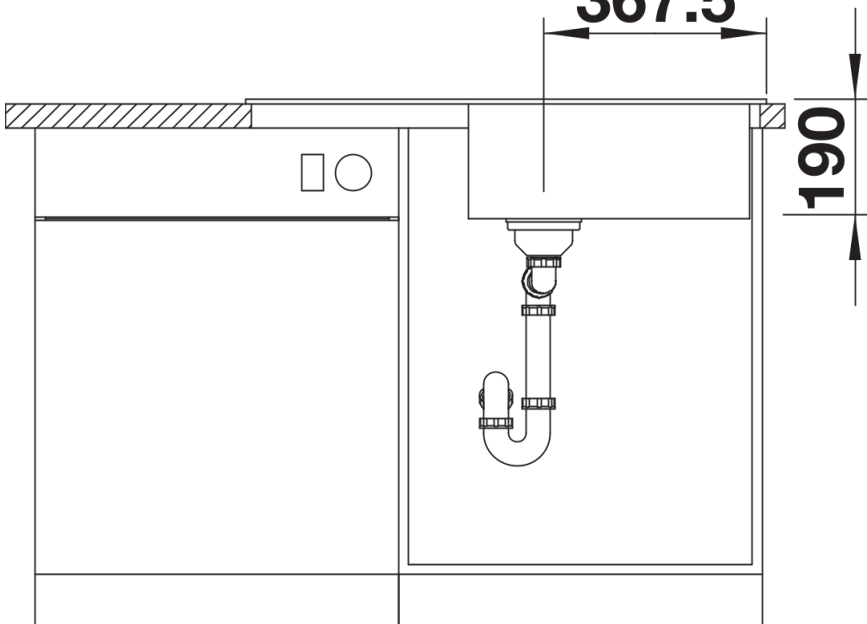

Product information sheet LEGRA XL 6 S

Item no. 523326

Benefits

- Classic lines combined with modern functionality
- Spacious main bowl
- XL bowl provides generous room to do the washing up
- Can be installed reversibly

Colours

Available colours:

- black
- anthracite
- volcano grey
- alu metallic
- white
- soft white
- coffee

SILGRANIT anthracite

Scope of supply

- waste kit with space-saving pipe
- 3 ½" basket strainer

Details

Top view

840

Cut-out

367.5

Front view

Side view

mm

BLANCO