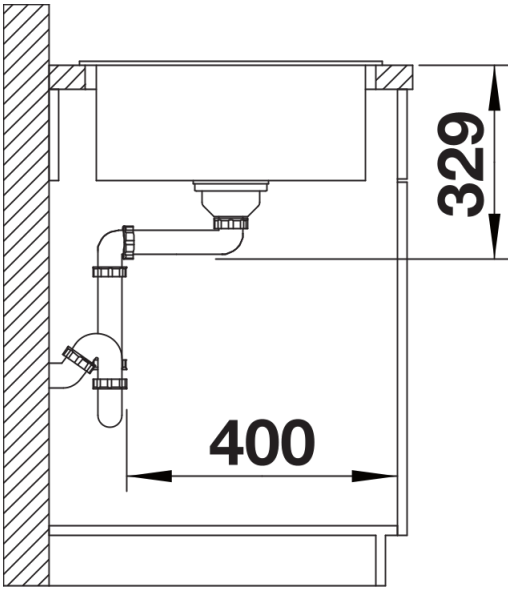

Top view

840

Cut-out

367.5

Front view

Side view

mm

BLANCO