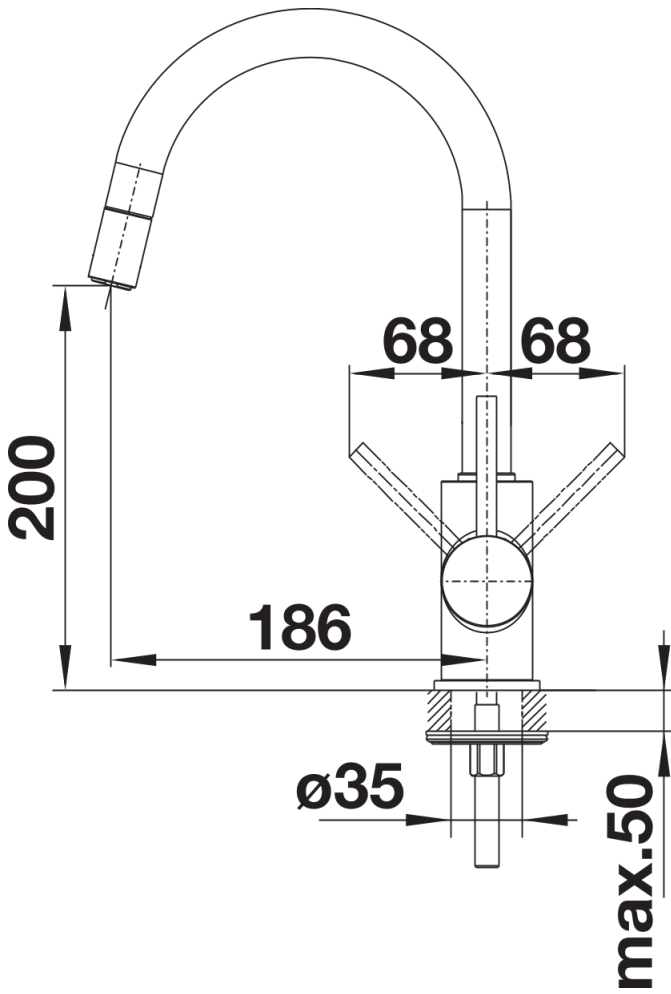

Product information sheet MIDA-S

Item no. 526146

Benefits

- Gently rounded spout on a slender body
- For the easy filling of tall pots and vases
- Especially suitable for compact sinks
- Enlarged working radius thanks to the 360° swivel spout
- Pull-down spray hose for added reach
- Silgranit-look colour version matching the Silgranit sinks and bowls

Colours

Available colours:

- black
- anthracite
- volcano grey
- alu metallic
- white
- soft white
- coffee

SILGRANIT-Look black

Scope of supply

- 360° swivel spout for greater reach
- Ø 35 mm tap hole required
- With ceramic disk cartridge
- Flexible connector pipes, 350 mm long and $\frac{3}{8}$ " nut for particularly easy installation
- Nylon-sheathed spray hose
- Patented jet regulator for markedly reduced scaling
- Stabilisation plate to increase the stability of the tap when fitted in stainless steel sinks
- With non-return valve and thus guaranteed against reflux in accordance with EN 1717
- LGA approved
- DVGW approved

Details

Swivel range

Side view hand gear 2D

Side view