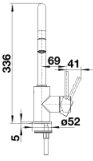

Colours

Available colours:

- black
- anthracite
- volcano grey
- alu metallic
- white
- soft white
- coffee

SILGRANIT-Look black

Scope of supply

- 360° swivel spout for greater reach
- Ø 35 mm tap hole required
- With ceramic disk cartridge
- Flexible connector pipes, 350 mm long and $\frac{3}{8}$ " nut for particularly easy installation
- Nylon-sheathed spray hose
- Patented jet regulator for markedly reduced scaling
- Stabilisation plate to increase the stability of the tap when fitted in stainless steel sinks
- With non-return valve and thus guaranteed against reflux in accordance with EN 1717
- LGA approved
- DVGW approved

Details

Swivel range

Side view hand gear 2D

Side view