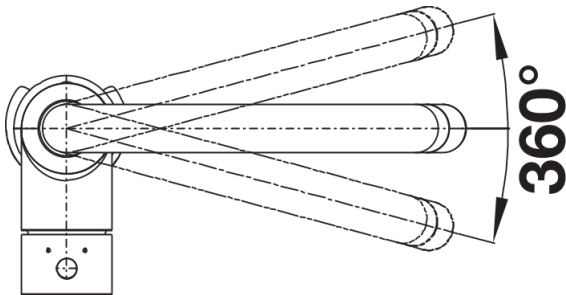

Product information sheet MIDA-S

Item no. 526146

Benefits

- Gently rounded spout on a slender body
- For the easy filling of tall pots and vases
- Especially suitable for compact sinks
- Enlarged working radius thanks to the 360° swivel spout
- Pull-down spray hose for added reach
- Silgranit-look colour version matching the Silgranit sinks and bowls

Colours

Available colours:

- black
- anthracite
- volcano grey
- alu metallic
- white
- soft white
- coffee

SILGRANIT-Look black

Scope of supply

- 360° swivel spout for greater reach
- Ø 35 mm tap hole required
- With ceramic disk cartridge
- Flexible connector pipes, 350 mm long and $\frac{3}{8}$ " nut for particularly easy installation
- Nylon-sheathed spray hose
- Patented jet regulator for markedly reduced scaling
- Stabilisation plate to increase the stability of the tap when fitted in stainless steel sinks
- With non-return valve and thus guaranteed against reflux in accordance with EN 1717
- LGA approved
- DVGW approved

Details

Swivel range

Side view hand gear 2D

Side view