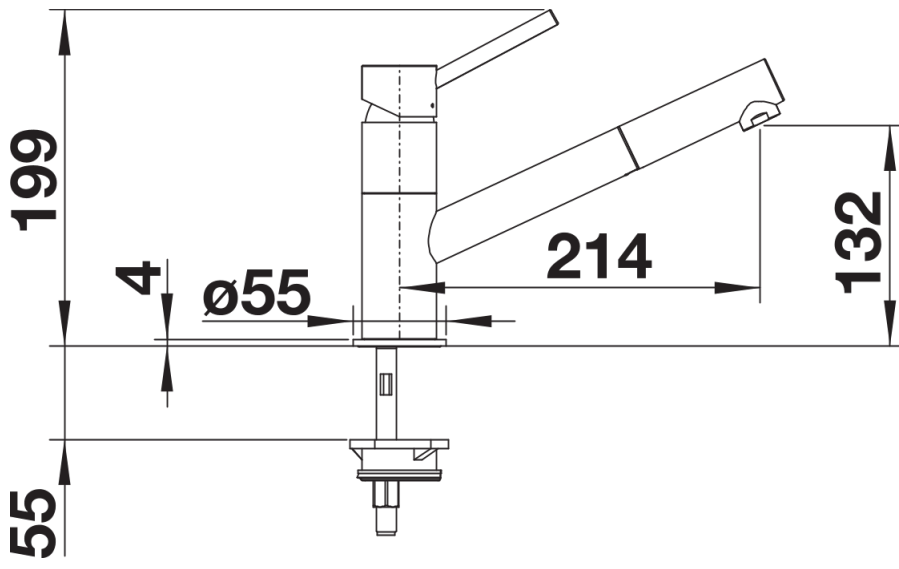

## Product information sheet KANO-S

Item no. 525039

## Scope of supply

---

- Spout can be swivelled by 120°
- Nylon-sheathed spray hose
- Ø 35 mm tap hole required
- With ceramic disk cartridge
- Flexible 350 mm connector pipes and 3/8" nut for particularly easy and secure installation
- Patented jet regulator for markedly reduced scaling
- Stabilisation plate to increase the stability of the tap when fitted in stainless steel sinks
- With non-return valve and thus guaranteed against reflux in accordance with EN 1717

## Details

---

Swivel range

Side view