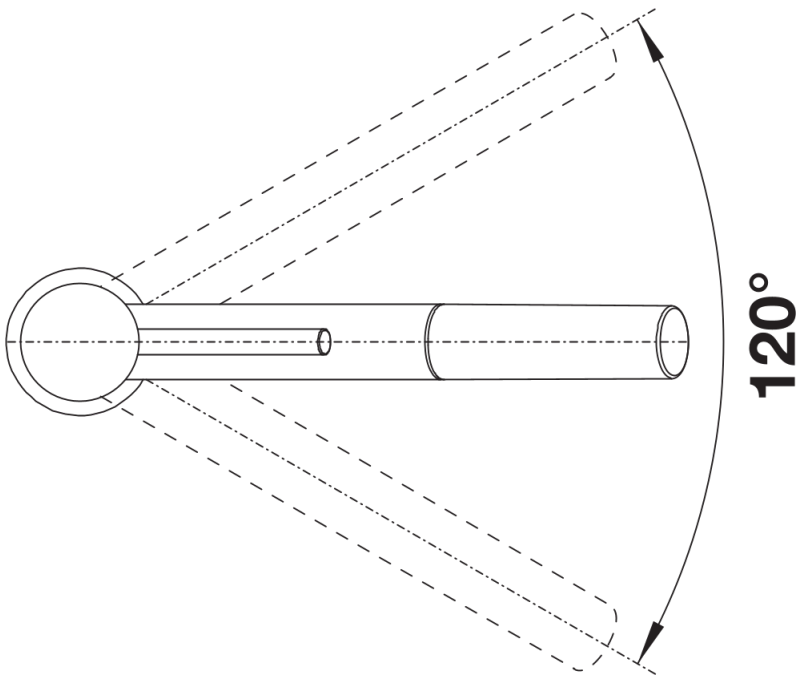

## Product information sheet KANO-S

Item no. 525039

### Benefits

---

- Slim tap in aesthetic design
- Pull-out spray hose for added reach and convenience
- Especially suitable for compact sinks
- Spout can be swivelled through 120° for greater reach
- Colour version for a perfect match with SILGRANIT sinks and bowls

## Scope of supply

---

- Spout can be swivelled by 120°
- Nylon-sheathed spray hose
- Ø 35 mm tap hole required
- With ceramic disk cartridge
- Flexible 350 mm connector pipes and 3/8" nut for particularly easy and secure installation
- Patented jet regulator for markedly reduced scaling
- Stabilisation plate to increase the stability of the tap when fitted in stainless steel sinks
- With non-return valve and thus guaranteed against reflux in accordance with EN 1717

## Details

---

Swivel range

Side view