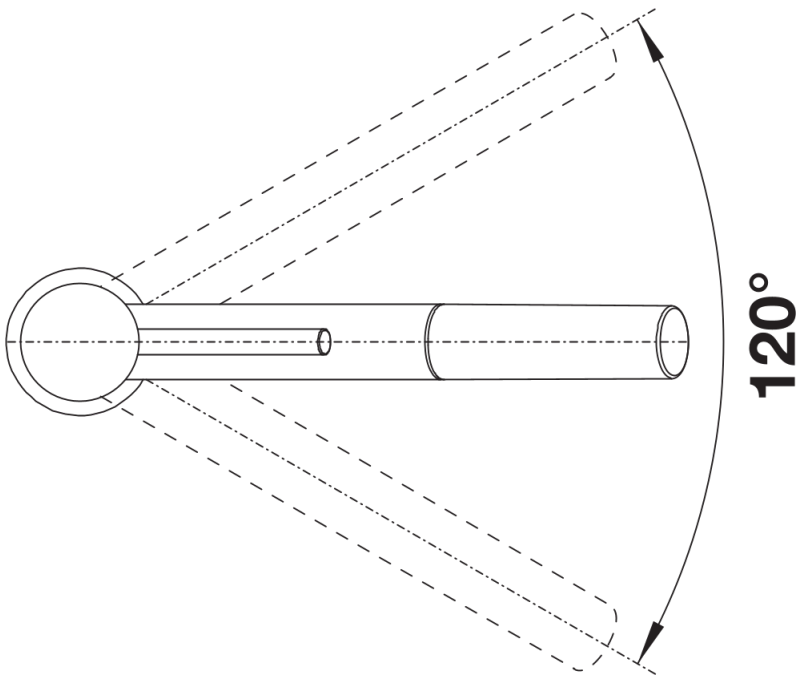

Product information sheet KANO-S

Item no. 525038

Benefits

- Slim tap in aesthetic design
- Pull-out spray hose for added reach and convenience
- Especially suitable for compact sinks
- Spout can be swivelled through 120° for greater reach
- Colour version for a perfect match with SILGRANIT sinks and bowls

- Spout can be swivelled by 120°
- Nylon-sheathed spray hose
- Ø 35 mm tap hole required
- With ceramic disk cartridge
- Flexible 350 mm connector pipes and $\frac{3}{8}$ " nut for particularly easy and secure installation
- Patented jet regulator for markedly reduced scaling
- Stabilisation plate to increase the stability of the tap when fitted in stainless steel sinks
- With non-return valve and thus guaranteed against reflux in accordance with EN 1717

Details

Swivel range

Side view