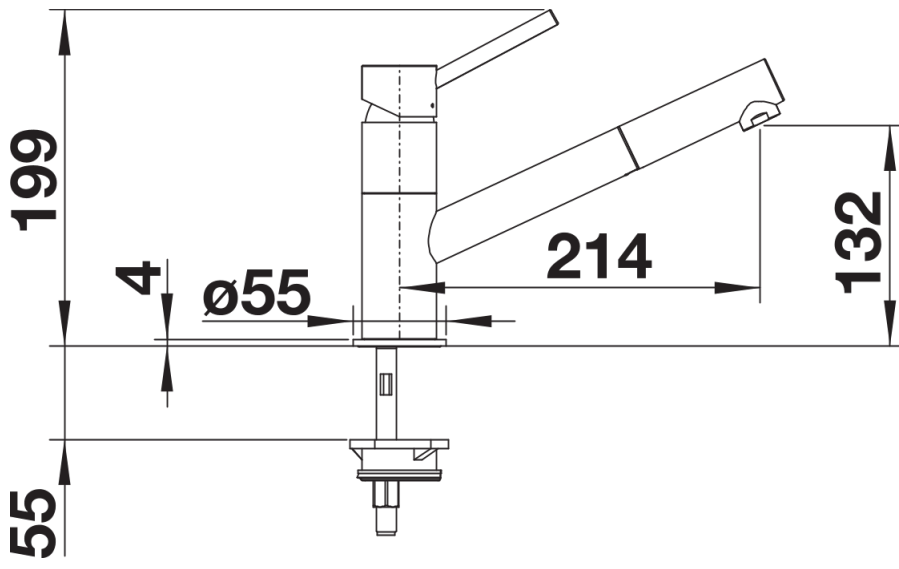

Product information sheet KANO-S

Item no. 525038

Benefits

- Slim tap in aesthetic design
- Pull-out spray hose for added reach and convenience
- Especially suitable for compact sinks
- Spout can be swivelled through 120° for greater reach
- Colour version for a perfect match with SILGRANIT sinks and bowls

- Spout can be swivelled by 120°
- Nylon-sheathed spray hose
- Ø 35 mm tap hole required
- With ceramic disk cartridge
- Flexible 350 mm connector pipes and $\frac{3}{8}$ " nut for particularly easy and secure installation
- Patented jet regulator for markedly reduced scaling
- Stabilisation plate to increase the stability of the tap when fitted in stainless steel sinks
- With non-return valve and thus guaranteed against reflux in accordance with EN 1717

Details

Swivel range

Side view