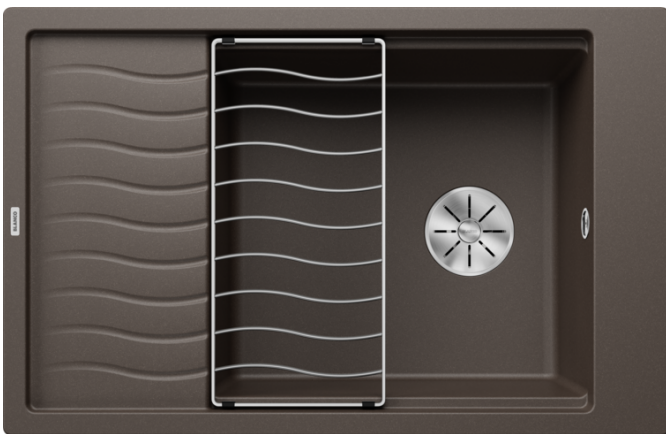

Product information sheet ELON XL 6 S

Item no. 524853

Benefits

- Compact single-bowl sink, also suitable for small kitchens
- Practical, comfortable XL bowl
- Clever extendable drainer thanks to the movable stainless steel grid
- Modern undulating design of sink and accessories match each other
- Multifunctional stainless steel drainer grid included in the delivery
- High-quality features with InFino drain system - elegantly integrated and easy-care
- Tap ledge on side, also convenient for window installation
- Can be installed reversibly
- Also available as flushmount version

Colours

Available colours:

- black
- anthracite
- rock grey
- volcano grey
- alu metallic
- white
- soft white
- tartufo
- coffee

SILGRANIT coffee

Scope of supply

- stainless steel drainer grid
- waste kit with space-saving pipe
- 3 ½" InFino basket strainer

Details

Top view

Cut-out

Front view

Side view