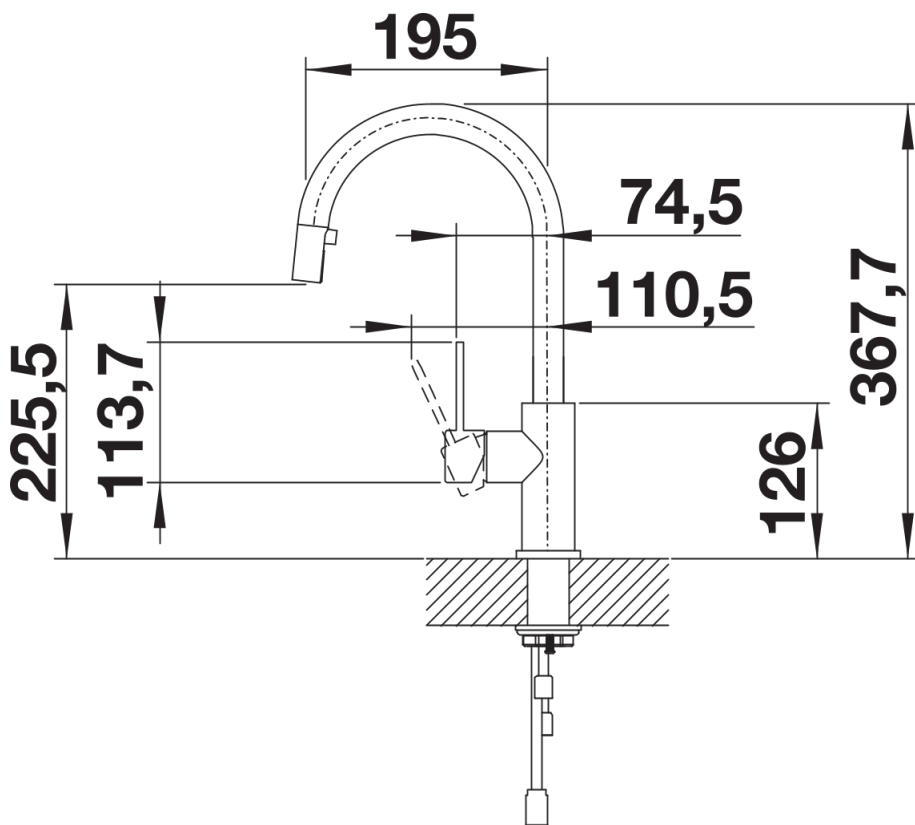

Product information sheet CANDOR-S

Item no. 523121

Benefits

- High-quality design in solid stainless steel, brushed finish
- Clear mixer tap design for modern kitchens
- High arched outlet for easy filling of pots and vases
- Concealed pull-out handspray
- More freedom of movement with installations against a wall thanks to the control lever with vertical neutral position
- Energy-saving: basic setting of the control lever to cold start

Colours

Available colours:
stainless steel

solid stainless steel

Scope of supply

- 190° swivel spout for greater reach
- Ø 35 mm tap hole required
- With ceramic disk cartridge
- Nylon-sheathed spray hose
- Flexible connector pipes, 700 mm long and $\frac{3}{8}$ " nut for particularly easy and safe installation
- Patented jet regulator for markedly reduced scaling
- Stabilisation plate to increase the stability of the tap when fitted in stainless steel sinks
- With non-return valve and thus guaranteed against reflux in accordance with EN 1717
- LGA approved
- DVGW approved

Details

Swivel range

Side view hand gear 2D

Side view