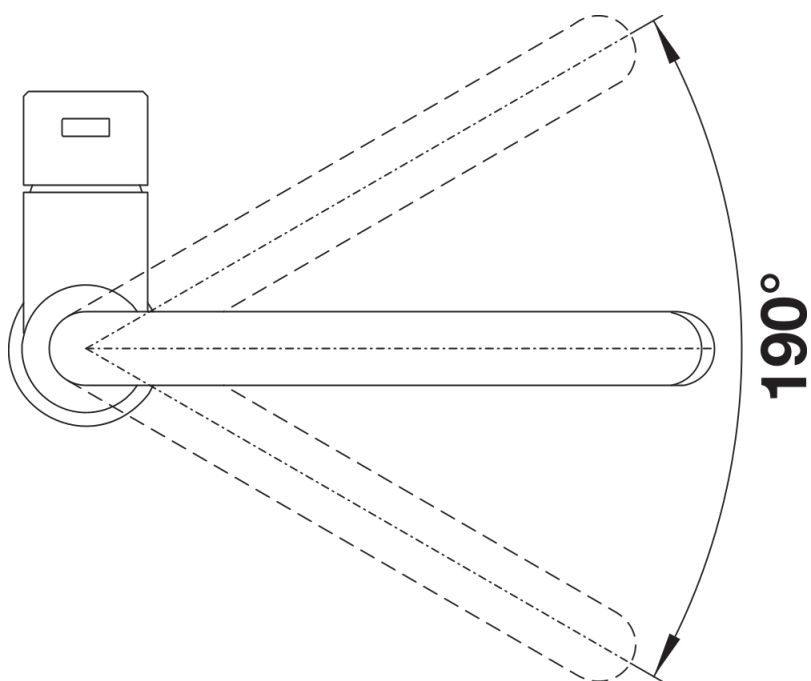

Product information sheet CANDOR-S

Item no. 523121

Benefits

- High-quality design in solid stainless steel, brushed finish
- Clear mixer tap design for modern kitchens
- High arched outlet for easy filling of pots and vases
- Concealed pull-out handspray
- More freedom of movement with installations against a wall thanks to the control lever with vertical neutral position
- Energy-saving: basic setting of the control lever to cold start

Colours

Available colours:
stainless steel

solid stainless steel

Scope of supply

- 190° swivel spout for greater reach
- Ø 35 mm tap hole required
- With ceramic disk cartridge
- Nylon-sheathed spray hose
- Flexible connector pipes, 700 mm long and $\frac{3}{8}$ " nut for particularly easy and safe installation
- Patented jet regulator for markedly reduced scaling
- Stabilisation plate to increase the stability of the tap when fitted in stainless steel sinks
- With non-return valve and thus guaranteed against reflux in accordance with EN 1717
- LGA approved
- DVGW approved

Details

Swivel range

Side view hand gear 2D

Side view