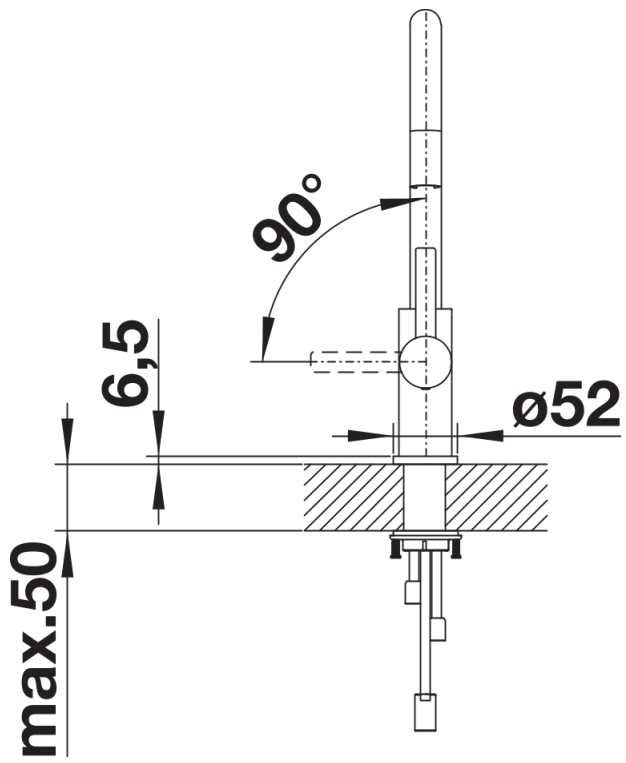

Product information sheet CANDOR-S

Item no. 523121

Benefits

- High-quality design in solid stainless steel, brushed finish
- Clear mixer tap design for modern kitchens
- High arched outlet for easy filling of pots and vases
- Concealed pull-out handspray
- More freedom of movement with installations against a wall thanks to the control lever with vertical neutral position
- Energy-saving: basic setting of the control lever to cold start

Colours

Available colours:
stainless steel

solid stainless steel

Scope of supply

- 190° swivel spout for greater reach
- Ø 35 mm tap hole required
- With ceramic disk cartridge
- Nylon-sheathed spray hose
- Flexible connector pipes, 700 mm long and $\frac{3}{8}$ " nut for particularly easy and safe installation
- Patented jet regulator for markedly reduced scaling
- Stabilisation plate to increase the stability of the tap when fitted in stainless steel sinks
- With non-return valve and thus guaranteed against reflux in accordance with EN 1717
- LGA approved
- DVGW approved

Details

Swivel range

Side view hand gear 2D

Side view