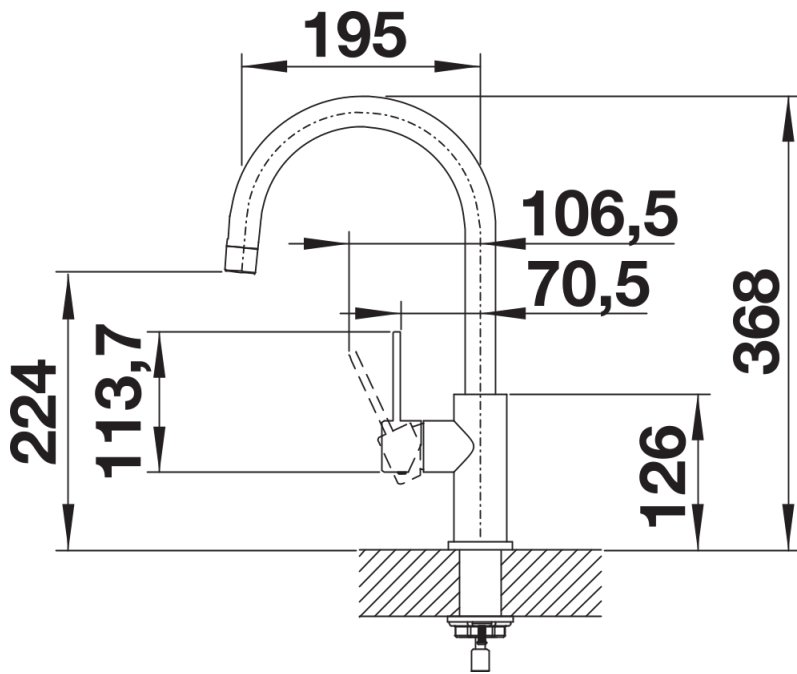

Scope of supply

- 360° swivel spout for greater reach
- Ø 35 mm tap hole required
- With ceramic disk cartridge
- Flexible connector pipes, 700 mm long and $\frac{3}{8}$ " nut for particularly easy and safe installation
- Patented jet regulator for markedly reduced scaling
- Stabilisation plate to increase the stability of the tap when fitted in stainless steel sinks
- LGA approved
- DVGW approved

Details

Swivel range

Side view hand gear 2D

Side view