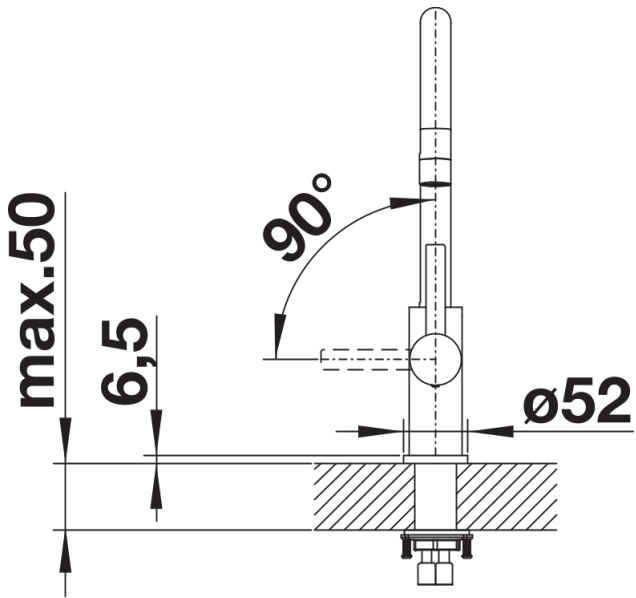

Product information sheet CANDOR

Item no. 523120

Benefits

- High-quality design in solid stainless steel, brushed finish
- Clear mixer tap design for modern kitchens
- High arched outlet for easy filling of pots and vases
- More freedom of movement with installations against a wall thanks to the control lever with vertical neutral position
- Energy-saving: basic setting of the control lever to cold start
- Also available with pull-out spray

Scope of supply

- 360° swivel spout for greater reach
- Ø 35 mm tap hole required
- With ceramic disk cartridge
- Flexible connector pipes, 700 mm long and $\frac{3}{8}$ " nut for particularly easy and safe installation
- Patented jet regulator for markedly reduced scaling
- Stabilisation plate to increase the stability of the tap when fitted in stainless steel sinks
- LGA approved
- DVGW approved

Details

Swivel range

Side view hand gear 2D

Side view