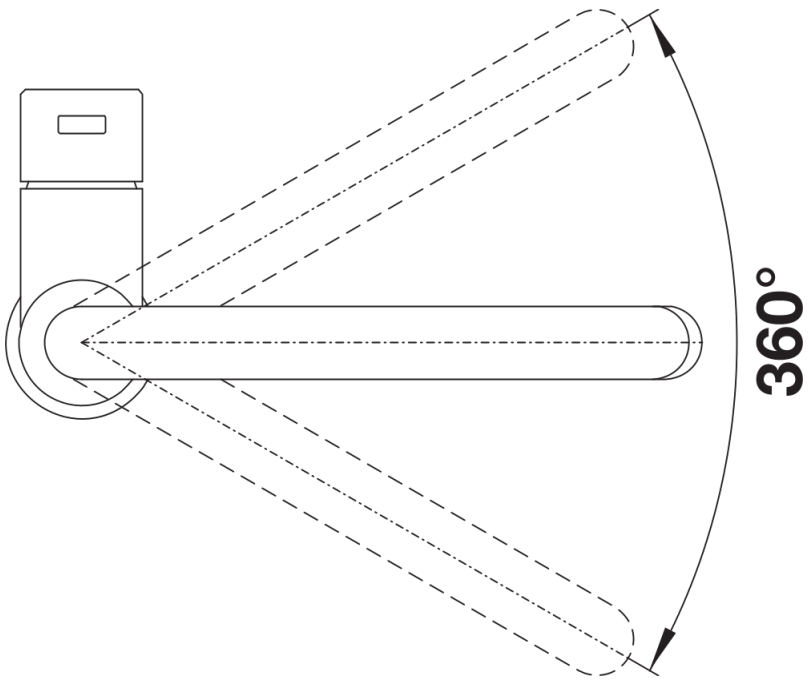

Product information sheet CANDOR

Item no. 523120

Benefits

- High-quality design in solid stainless steel, brushed finish
- Clear mixer tap design for modern kitchens
- High arched outlet for easy filling of pots and vases
- More freedom of movement with installations against a wall thanks to the control lever with vertical neutral position
- Energy-saving: basic setting of the control lever to cold start
- Also available with pull-out spray

Colours

Available colours:
stainless steel

solid stainless steel

Planning information

- Optionally available:
- Aerator set with clear spray and aerated spray for high-pressure mixer taps incl. service key

Scope of supply

- 360° swivel spout for greater reach
- Ø 35 mm tap hole required
- With ceramic disk cartridge
- Flexible connector pipes, 700 mm long and $\frac{3}{8}$ " nut for particularly easy and safe installation
- Patented jet regulator for markedly reduced scaling
- Stabilisation plate to increase the stability of the tap when fitted in stainless steel sinks
- LGA approved
- DVGW approved

Details

Swivel range

Side view hand gear 2D

Side view