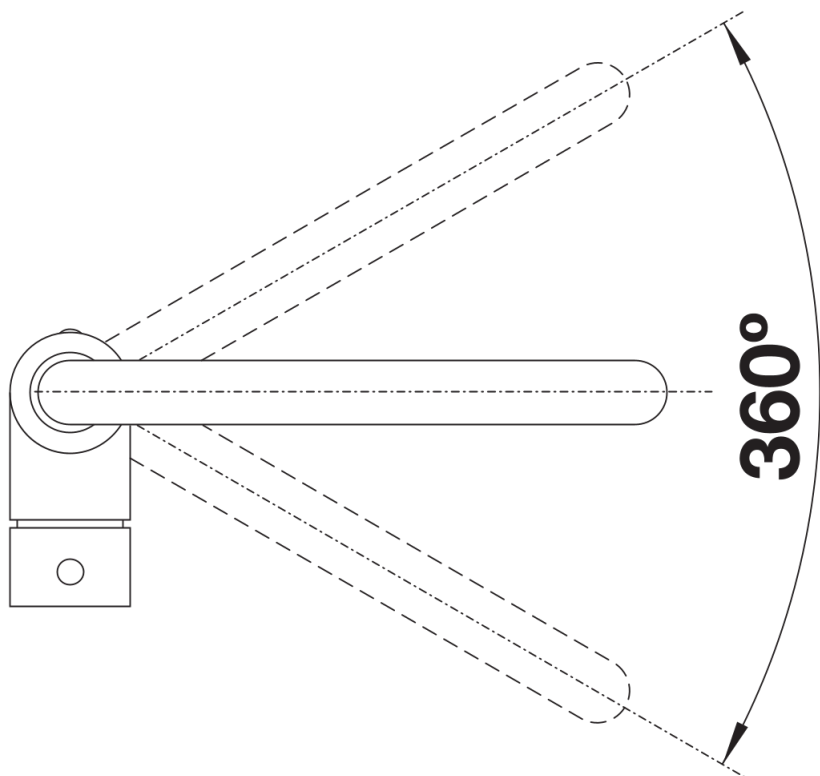

### Benefits

---

- Slender body with a J-shaped spout
- For the easy filling of tall pots and vases
- Enlarged working radius thanks to the 360° swivel spout
- Design and colour of tap and SILGRANIT sink are a perfect match

## Scope of supply

---

- Single-lever mixer tap
- 360° swivel spout for greater reach
- Ø 35 mm tap hole required
- With ceramic disk cartridge
- Flexible connector pipes, 350 mm long and 3/8" nut for particularly easy installation
- LGA approved
- DVGW approved

## Details

---

Swivel range

Side view hand gear 2D

Side view