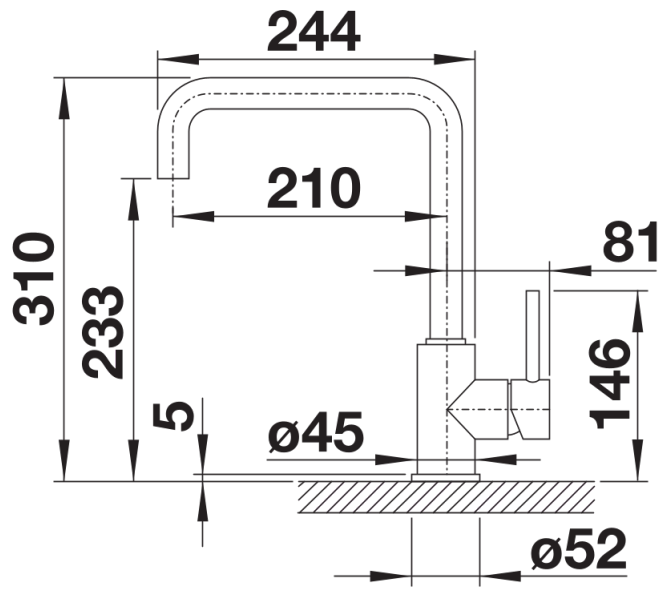

## Scope of supply

---

- Single-lever mixer tap
- 360° swivel spout for greater reach
- Ø 35 mm tap hole required
- With ceramic disk cartridge
- Flexible connector pipes, 350 mm long and 3/8" nut for particularly easy installation
- LGA approved
- DVGW approved

## Details

---

Swivel range

Side view hand gear 2D

Side view