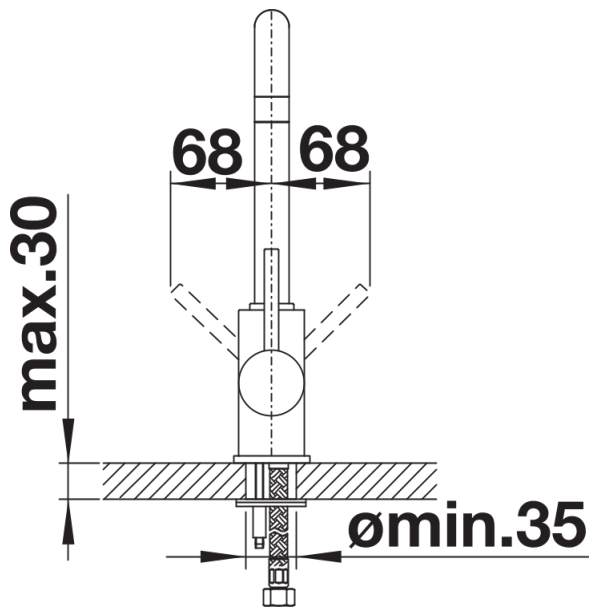

## Scope of supply

---

- Single-lever mixer tap
- 360° swivel spout for greater reach
- Ø 35 mm tap hole required
- With ceramic disk cartridge
- Flexible connector pipes, 350 mm long and 3/8" nut for particularly easy installation
- LGA approved
- DVGW approved

## Details

---

Swivel range

Side view hand gear 2D

Side view