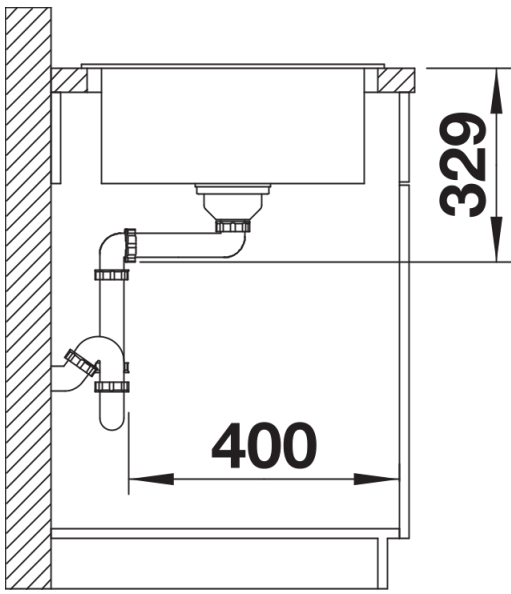

Product information sheet SONA 45 S

Item no. 519663

Benefits

- Modern, independent design
- Spacious main bowl with plenty of room for washing dishes
- Generous, strikingly-profiled tap ledge
- Specially for the 45-cm base cabinet

Details

Top view

Cut-out

Front view

Side view