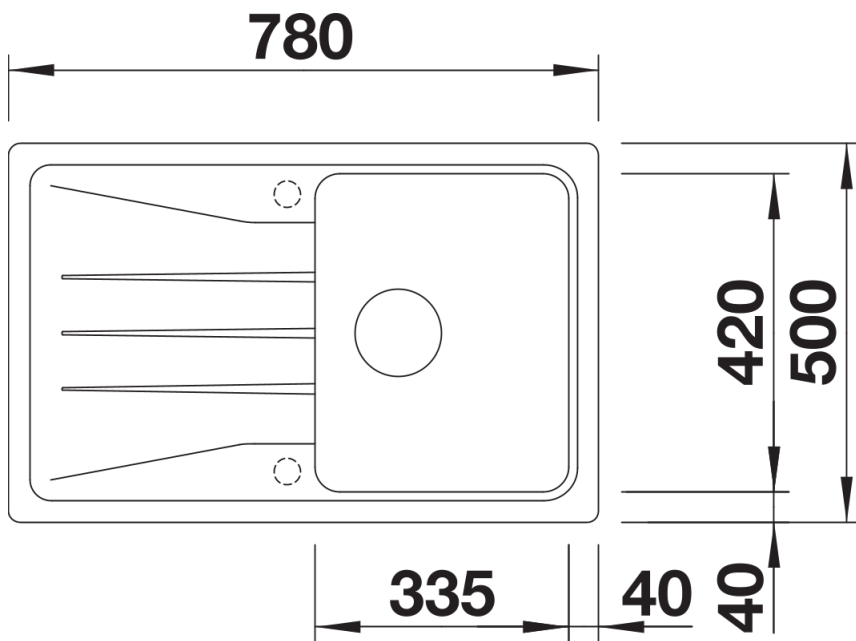

Product information sheet SONA 45 S

Item no. 519663

Benefits

- Modern, independent design
- Spacious main bowl with plenty of room for washing dishes
- Generous, strikingly-profiled tap ledge
- Specially for the 45-cm base cabinet

Colours

Available colours:

- black
- anthracite
- rock grey
- volcano grey
- alu metallic
- white
- soft white
- tartufo
- coffee

SILGRANIT rock grey

Scope of supply

- waste kit with space-saving pipe
- 3 ½" basket strainer

Details

Top view

Cut-out

Front view

Side view