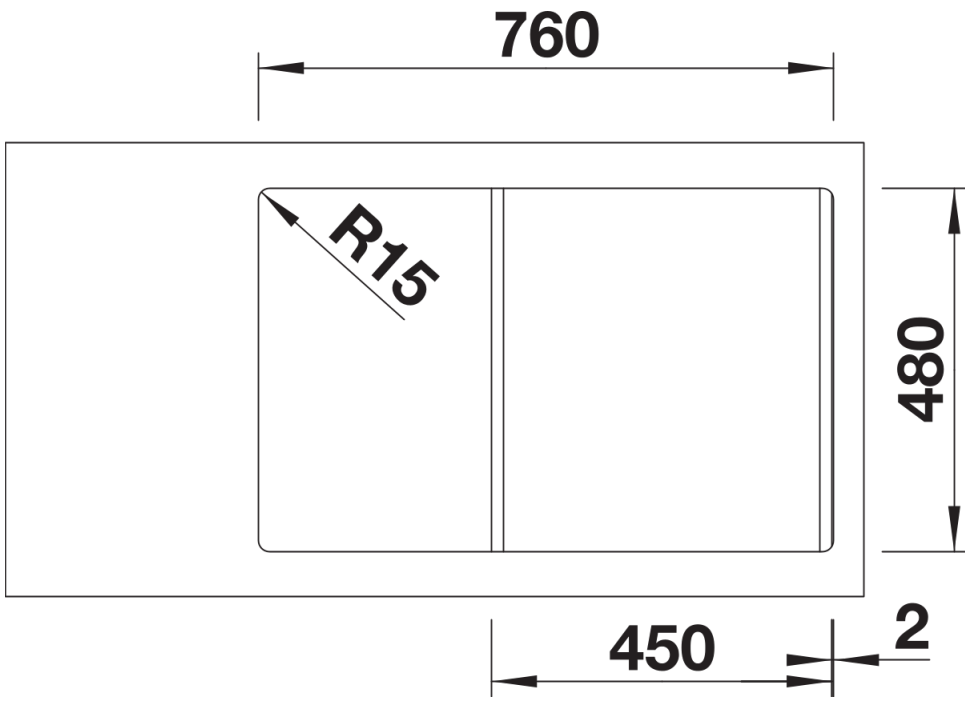

Product information sheet SONA 45 S

Item no. 519663

Benefits

- Modern, independent design
- Spacious main bowl with plenty of room for washing dishes
- Generous, strikingly-profiled tap ledge
- Specially for the 45-cm base cabinet

Colours

Available colours:

- black
- anthracite
- rock grey
- volcano grey
- alu metallic
- white
- soft white
- tartufo
- coffee

SILGRANIT rock grey

Scope of supply

- waste kit with space-saving pipe
- 3 ½" basket strainer

Details

Top view

Cut-out

Front view

Side view