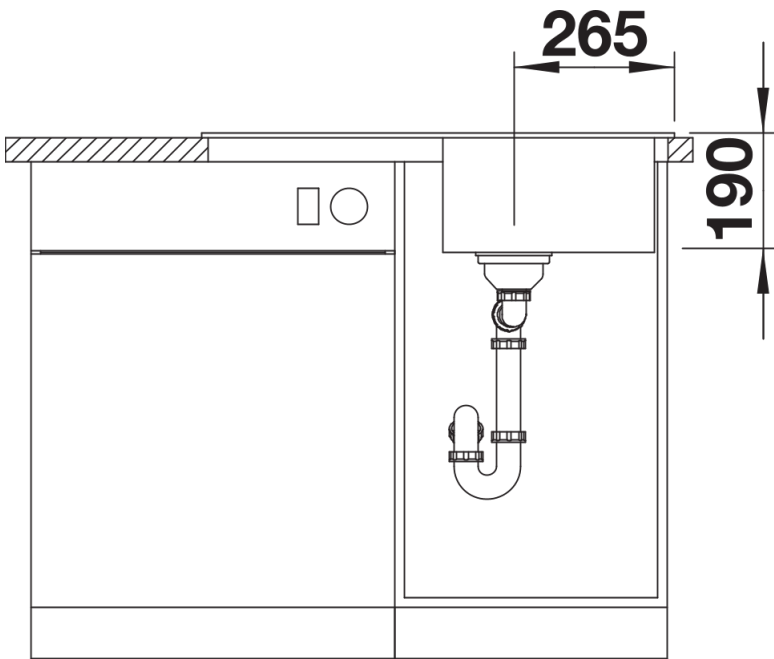

Product information sheet SONA 45 S

Item no. 519663

Benefits

- Modern, independent design
- Spacious main bowl with plenty of room for washing dishes
- Generous, strikingly-profiled tap ledge
- Specially for the 45-cm base cabinet

Colours

Available colours:

- black
- anthracite
- rock grey
- volcano grey
- alu metallic
- white
- soft white
- tartufo
- coffee

SILGRANIT rock grey

Scope of supply

- waste kit with space-saving pipe
- 3 ½" basket strainer

Details

Top view

Cut-out

Front view

Side view