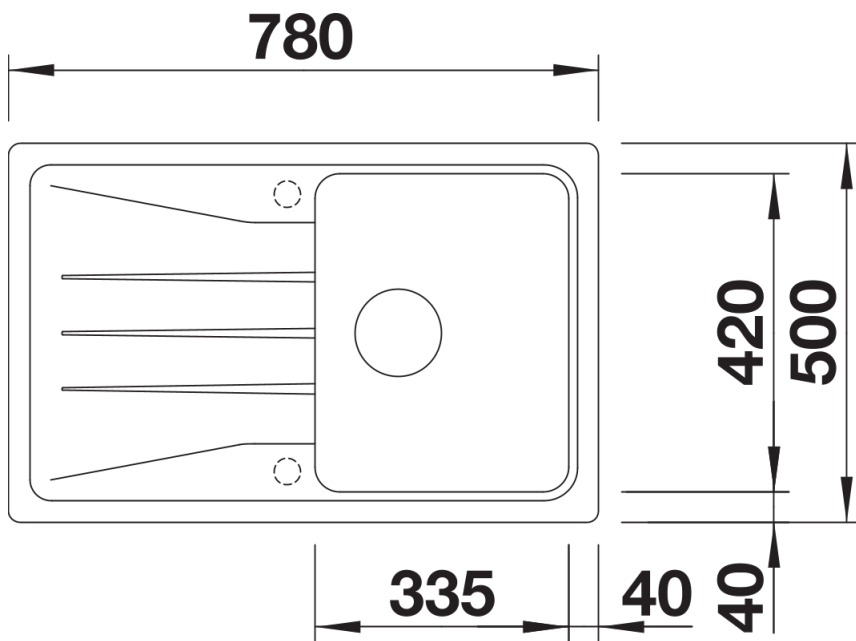

Product information sheet SONA 45 S

Item no. 519662

Benefits

- Modern, independent design
- Spacious main bowl with plenty of room for washing dishes
- Generous, strikingly-profiled tap ledge
- Specially for the 45-cm base cabinet

Colours

Available colours:

- black
- anthracite
- rock grey
- volcano grey
- alu metallic
- white
- soft white
- tartufo
- coffee

SILGRANIT anthracite

Scope of supply

- waste kit with space-saving pipe
- 3 ½" basket strainer

Details

Top view

Cut-out

Front view

Side view