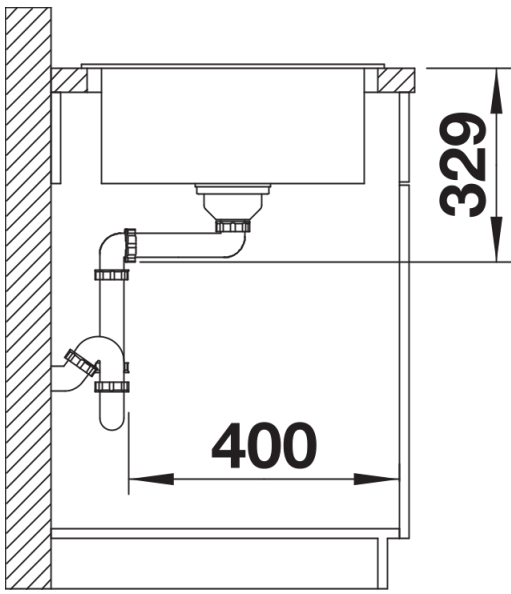

Product information sheet SONA 45 S

Item no. 519662

Benefits

- Modern, independent design
- Spacious main bowl with plenty of room for washing dishes
- Generous, strikingly-profiled tap ledge
- Specially for the 45-cm base cabinet

Details

Top view

Cut-out

Front view

Side view