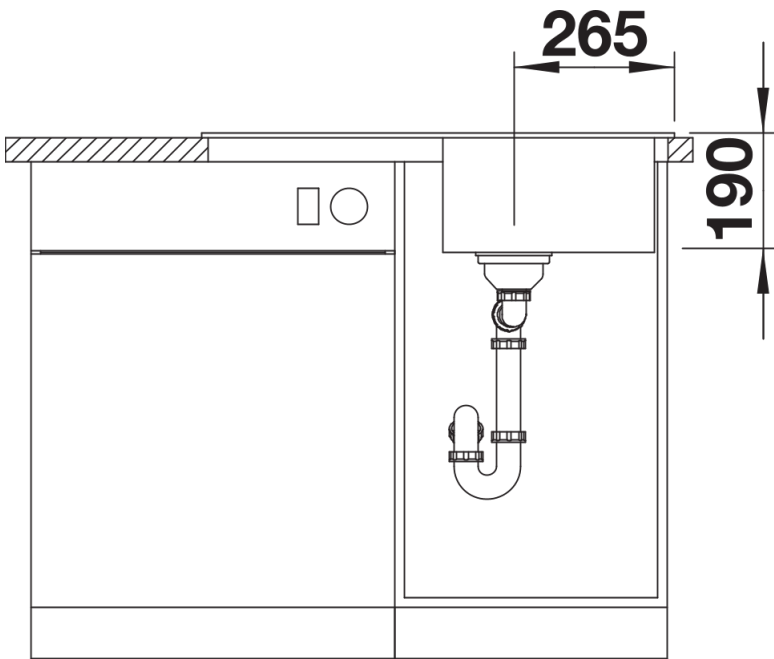

Product information sheet SONA 45 S

Item no. 519662

Benefits

- Modern, independent design
- Spacious main bowl with plenty of room for washing dishes
- Generous, strikingly-profiled tap ledge
- Specially for the 45-cm base cabinet

Colours

Available colours:

- black
- anthracite
- rock grey
- volcano grey
- alu metallic
- white
- soft white
- tartufo
- coffee

SILGRANIT anthracite

Scope of supply

- waste kit with space-saving pipe
- 3 ½" basket strainer

Details

Top view

Cut-out

Front view

Side view