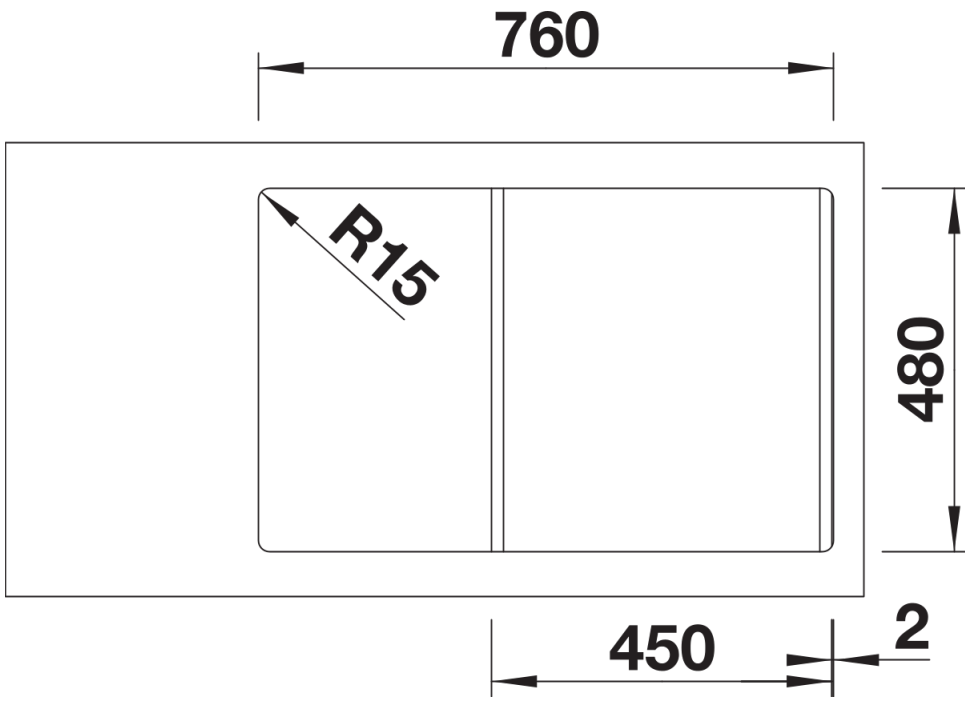

Product information sheet SONA 45 S

Item no. 519662

Benefits

- Modern, independent design
- Spacious main bowl with plenty of room for washing dishes
- Generous, strikingly-profiled tap ledge
- Specially for the 45-cm base cabinet

Colours

Available colours:

- black
- anthracite
- rock grey
- volcano grey
- alu metallic
- white
- soft white
- tartufo
- coffee

SILGRANIT anthracite

Scope of supply

- waste kit with space-saving pipe
- 3 ½" basket strainer

Details

Top view

Cut-out

Front view

Side view