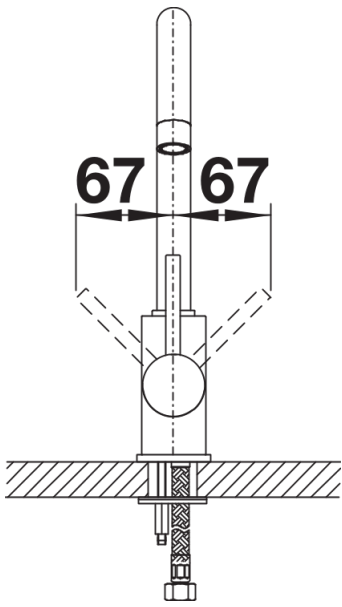

## Scope of supply

---

- Single-lever mixer tap
- 360° swivel spout for greater reach
- Ø 35 mm tap hole required
- With ceramic disk cartridge
- Flexible connector pipes, 350 mm long and 3/8" nut for particularly easy installation
- LGA approved
- DVGW approved

## Swivel range

Side view hand gear 2D

Side view