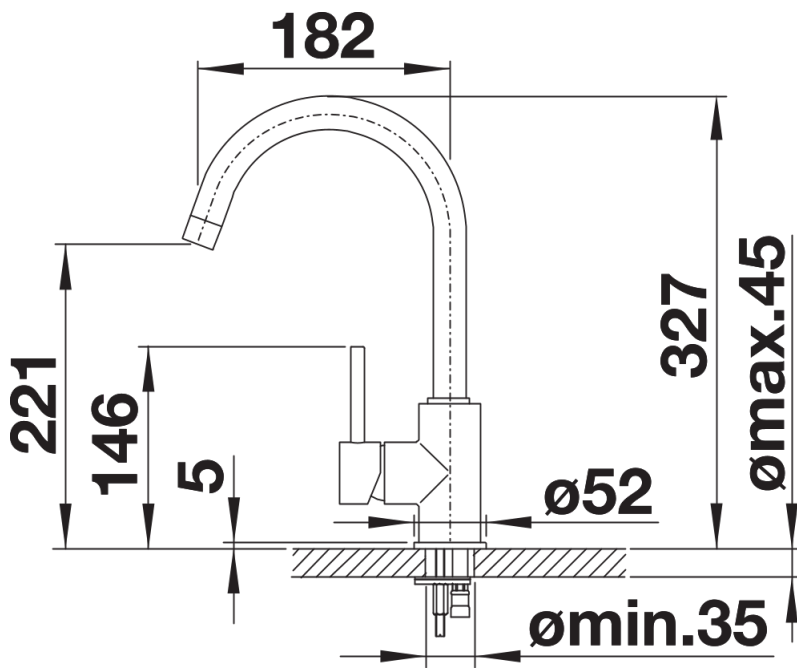

## Scope of supply

---

- Single-lever mixer tap
- 360° swivel spout for greater reach
- Ø 35 mm tap hole required
- With ceramic disk cartridge
- Flexible connector pipes, 350 mm long and 3/8" nut for particularly easy installation
- LGA approved
- DVGW approved

## Swivel range

Side view hand gear 2D

Side view