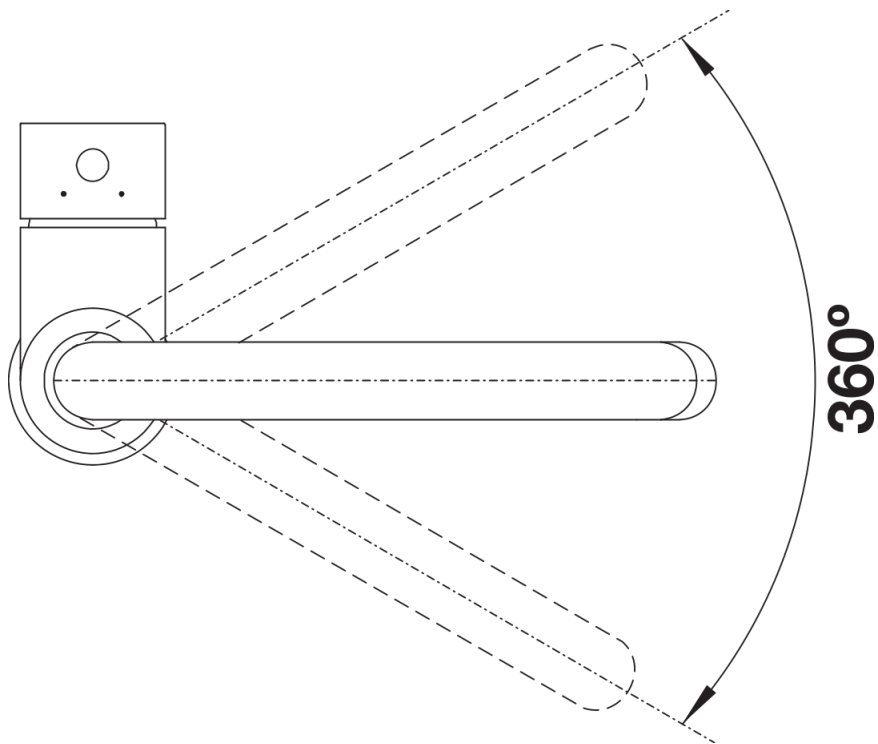

### Benefits

---

- Gently rounded spout on a slender body
- For the easy filling of tall pots and vases
- Enlarged working radius thanks to the 360° swivel spout

## Scope of supply

---

- Single-lever mixer tap
- 360° swivel spout for greater reach
- Ø 35 mm tap hole required
- With ceramic disk cartridge
- Flexible connector pipes, 350 mm long and 3/8" nut for particularly easy installation
- LGA approved
- DVGW approved

## Swivel range

Side view hand gear 2D

Side view