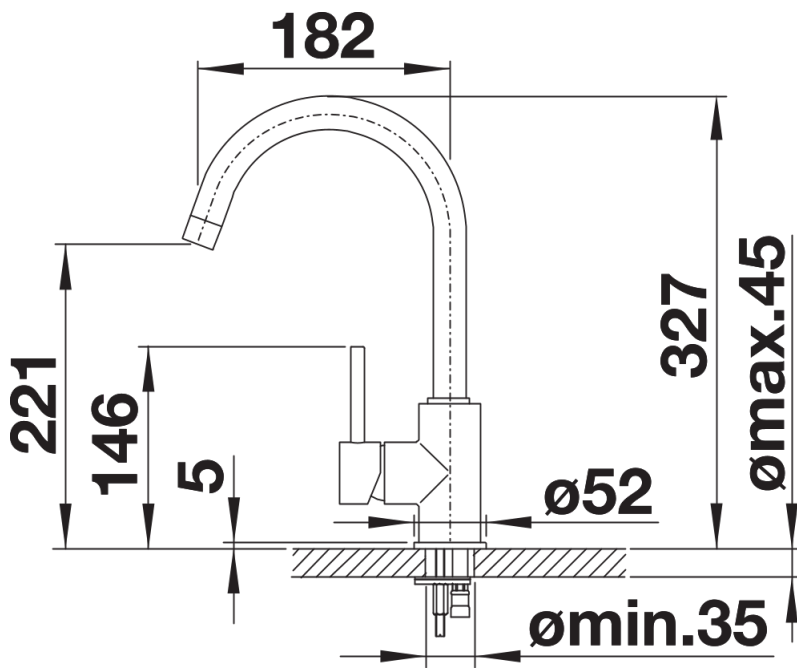

Product information sheet MIDA

Item no. 519415

Benefits

- Gently rounded spout on a slender body
- For the easy filling of tall pots and vases
- Enlarged working radius thanks to the 360° swivel spout

Colours

Available colours:

- black
- anthracite
- volcano grey
- alu metallic
- white
- soft white
- coffee

SILGRANIT-Look anthracite

Scope of supply

- Single-lever mixer tap
- 360° swivel spout for greater reach
- Ø 35 mm tap hole required
- With ceramic disk cartridge
- Flexible connector pipes, 350 mm long and $\frac{3}{8}$ " nut for particularly easy installation
- LGA approved
- DVGW approved

Details

Swivel range

Side view hand gear 2D

Side view