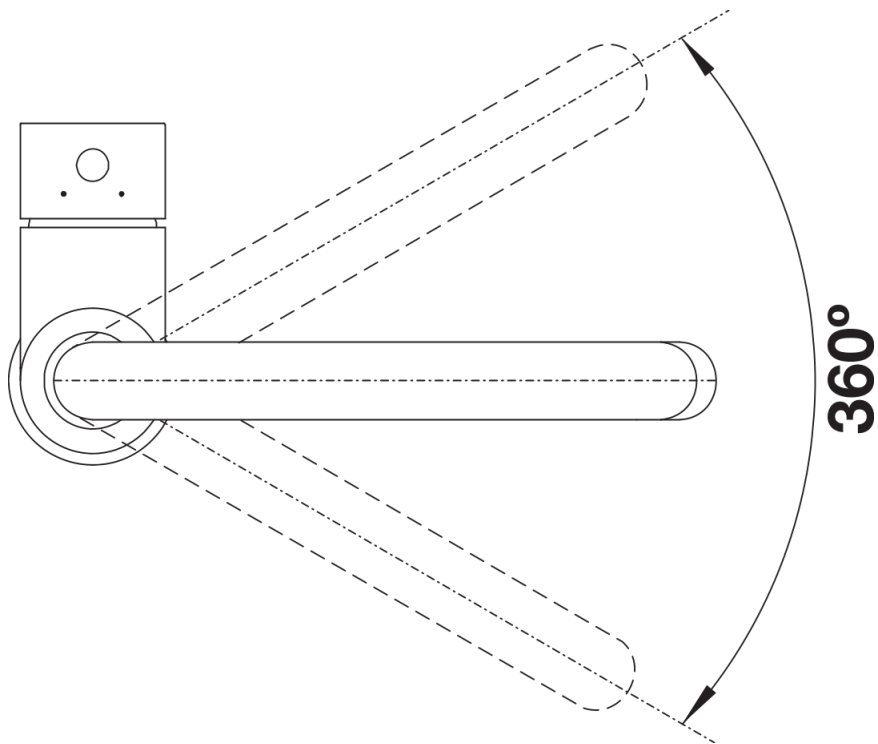

Product information sheet MIDA

Item no. 519415

Benefits

- Gently rounded spout on a slender body
- For the easy filling of tall pots and vases
- Enlarged working radius thanks to the 360° swivel spout

Colours

Available colours:

- black
- anthracite
- volcano grey
- alu metallic
- white
- soft white
- coffee

SILGRANIT-Look anthracite

Scope of supply

- Single-lever mixer tap
- 360° swivel spout for greater reach
- Ø 35 mm tap hole required
- With ceramic disk cartridge
- Flexible connector pipes, 350 mm long and $\frac{3}{8}$ " nut for particularly easy installation
- LGA approved
- DVGW approved

Details

Swivel range

Side view hand gear 2D

Side view