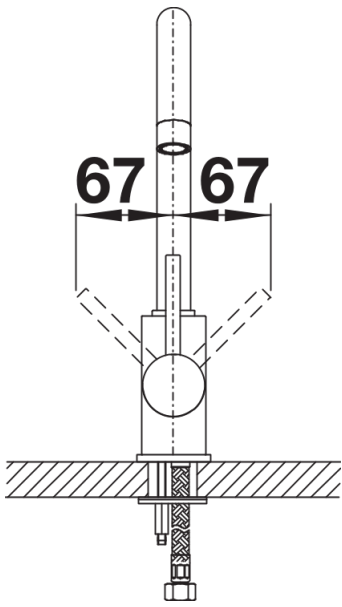

Product information sheet MIDA

Item no. 519415

Benefits

- Gently rounded spout on a slender body
- For the easy filling of tall pots and vases
- Enlarged working radius thanks to the 360° swivel spout

Colours

Available colours:

- black
- anthracite
- volcano grey
- alu metallic
- white
- soft white
- coffee

SILGRANIT-Look anthracite

Scope of supply

- Single-lever mixer tap
- 360° swivel spout for greater reach
- Ø 35 mm tap hole required
- With ceramic disk cartridge
- Flexible connector pipes, 350 mm long and $\frac{3}{8}$ " nut for particularly easy installation
- LGA approved
- DVGW approved

Details

Swivel range

Side view hand gear 2D

Side view