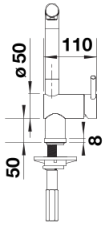

Colours

Available colours:

- black
- anthracite
- rock grey
- volcano grey
- alu metallic
- white
- soft white
- tartufo
- coffee

SILGRANIT-Look rock grey

Scope of supply

- Single-lever mixer tap
- 360° swivel spout for greater reach
- Ø 35 mm tap hole required
- With ceramic disk cartridge
- Flexible 450 mm connector pipes and $\frac{3}{8}$ " nut for particularly easy and secure installation
- Patented jet regulator for markedly reduced furring up
- Stabilisation plate to increase the stability of the tap when fitted in stainless steel sinks
- LGA approved
- DVGW approved

Details

Swivel range

Side view hand gear 2D

Side view