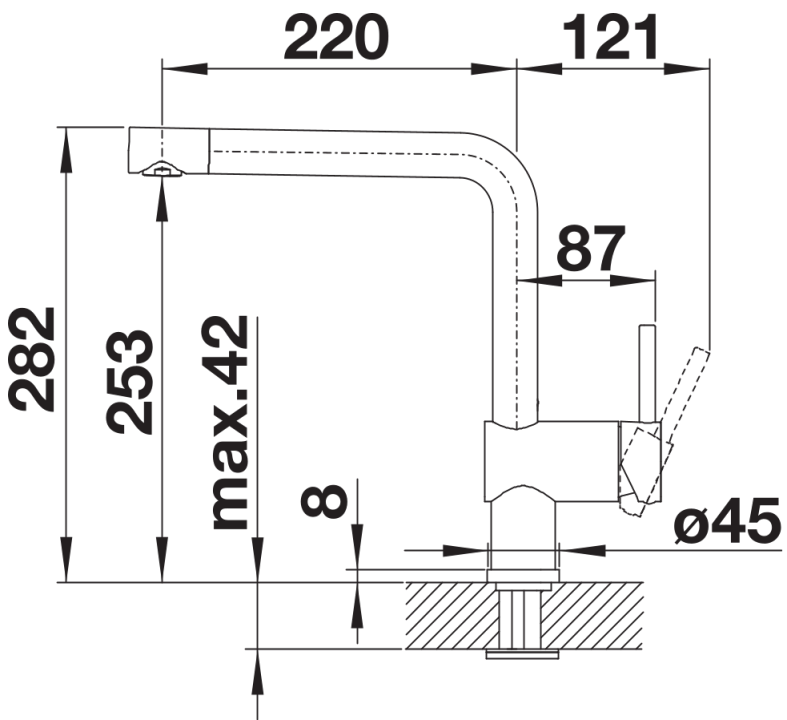

Colours

Available colours:

- black
- anthracite
- rock grey
- volcano grey
- alu metallic
- white
- soft white
- tartufo
- coffee

SILGRANIT-Look rock grey

Scope of supply

- Single-lever mixer tap
- 360° swivel spout for greater reach
- Ø 35 mm tap hole required
- With ceramic disk cartridge
- Flexible 450 mm connector pipes and $\frac{3}{8}$ " nut for particularly easy and secure installation
- Patented jet regulator for markedly reduced furring up
- Stabilisation plate to increase the stability of the tap when fitted in stainless steel sinks
- LGA approved
- DVGW approved

Details

Swivel range

Side view hand gear 2D

Side view