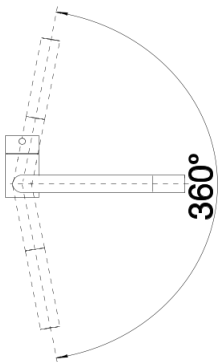

Colours

Available colours:

- black
- anthracite
- rock grey
- volcano grey
- alu metallic
- white
- soft white
- tartufo
- coffee

SILGRANIT-Look rock grey

Scope of supply

- Single-lever mixer tap
- 360° swivel spout for greater reach
- Ø 35 mm tap hole required
- With ceramic disk cartridge
- Flexible 450 mm connector pipes and $\frac{3}{8}$ " nut for particularly easy and secure installation
- Patented jet regulator for markedly reduced furring up
- Stabilisation plate to increase the stability of the tap when fitted in stainless steel sinks
- LGA approved
- DVGW approved

Details

Swivel range

Side view hand gear 2D

Side view