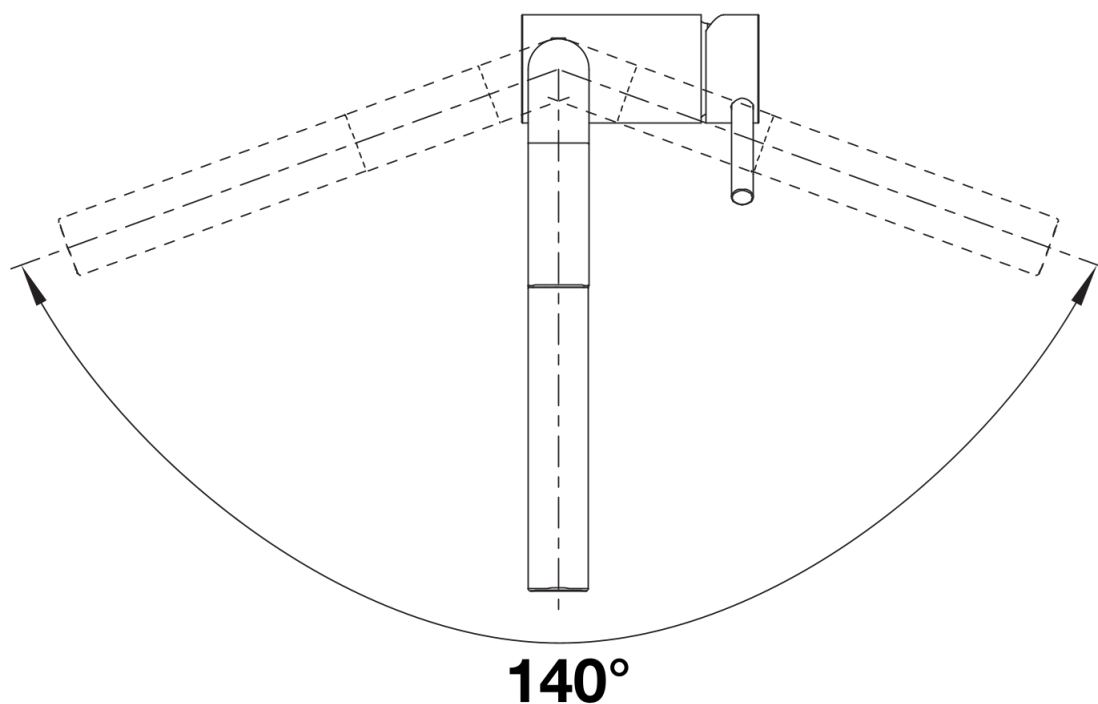

## Scope of supply

---

- Single-lever mixer tap
- 140° swivel spout for greater reach
- Ø 35 mm tap hole required
- With ceramic disk cartridge
- Metal-sheathed spray hose
- Flexible connector pipes, 450 mm long and  $\frac{3}{8}$ " nut for particularly easy installation
- Patented jet regulator for markedly reduced scaling
- Stabilisation plate to increase the stability of the tap when fitted in stainless steel sinks
- With non-return valve and thus guaranteed against reflux in accordance with EN 1717
- LGA approved
- DVGW approved

## Details

---

Swivel range

Side view hand gear 2D

Side view