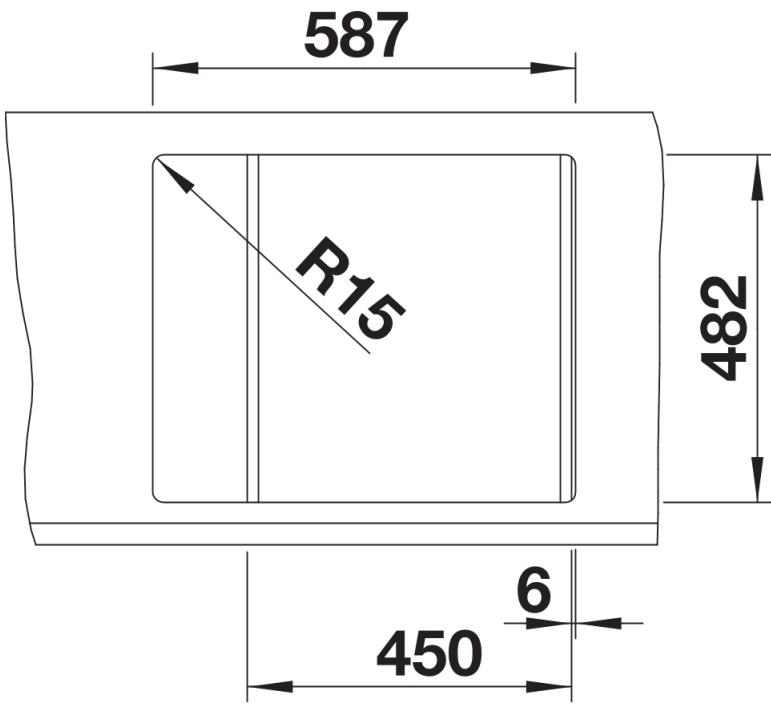

Product information sheet TIPO 45 S Mini

Item no. 516524

Benefits

- Functional design
- Large bowl sizes
- Compact drainboard
- With 3 ½" stainless steel basket strainer
- Can be installed reversibly

Scope of supply

- waste kit with space-saving pipe
- 3 ½" basket strainer
- seal

Details

Top view

Cut-out

Front view

Side view