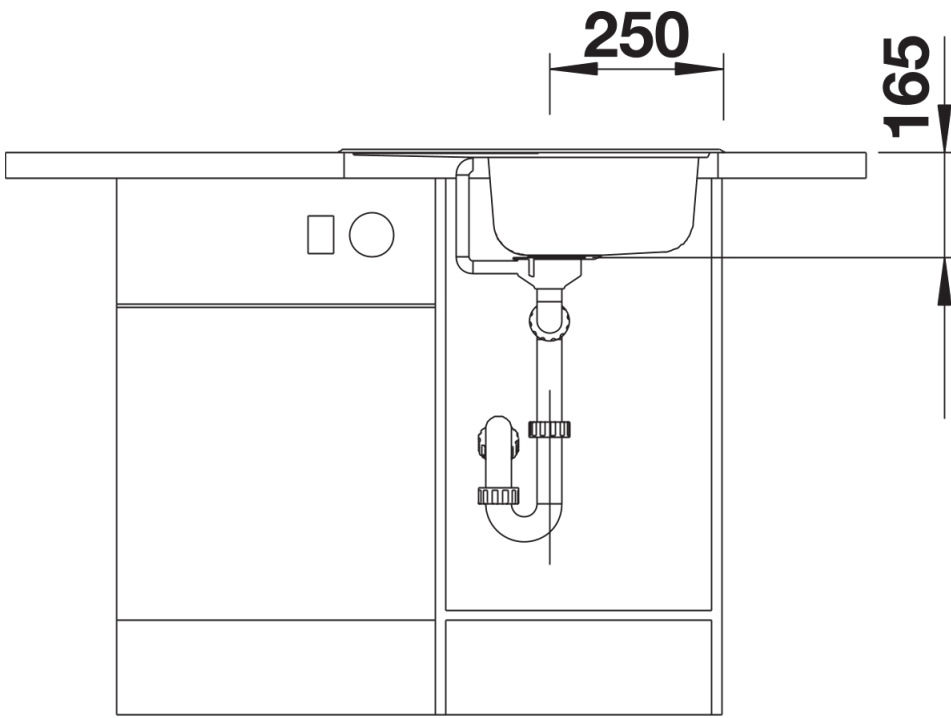

Product information sheet TIPO 45 S Mini

Item no. 516524

Benefits

- Functional design
- Large bowl sizes
- Compact drainboard
- With 3 ½" stainless steel basket strainer
- Can be installed reversibly

Scope of supply

- waste kit with space-saving pipe
- 3 ½" basket strainer
- seal

Details

Top view

Cut-out

Front view

Side view