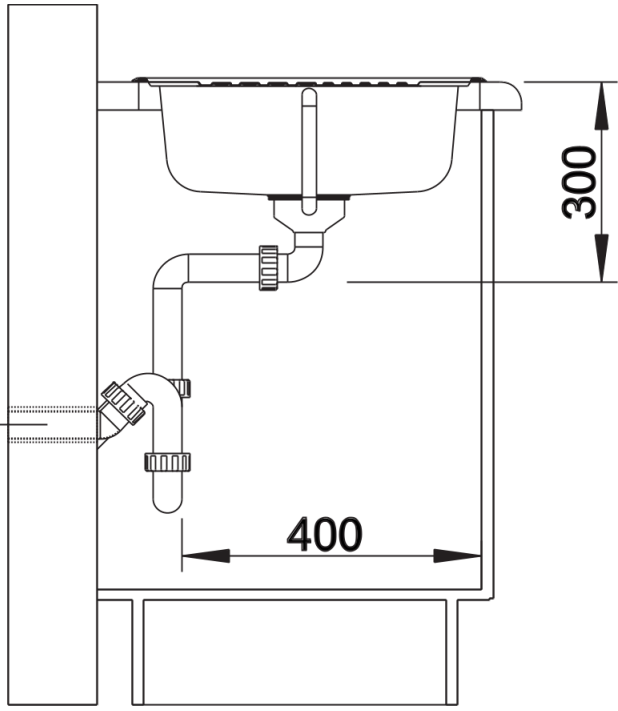

Product information sheet TIPO 45 S Mini

Item no. 516524

Benefits

- Functional design
- Large bowl sizes
- Compact drainboard
- With 3 ½" stainless steel basket strainer
- Can be installed reversibly

Scope of supply

- waste kit with space-saving pipe
- 3 ½" basket strainer
- seal

Details

Top view

Cut-out

Front view

Side view