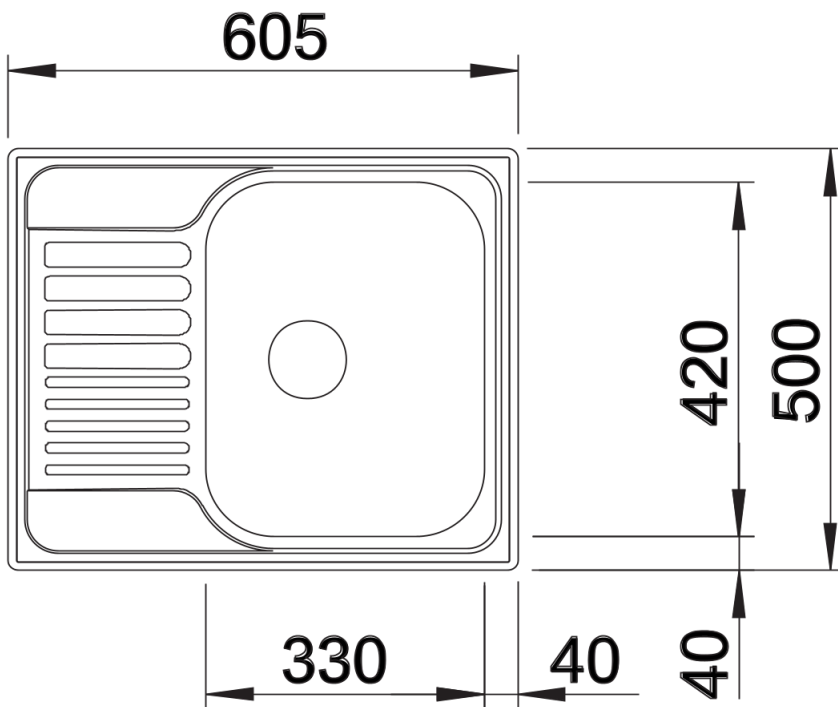

Product information sheet TIPO 45 S Mini

Item no. 516524

Benefits

- Functional design
- Large bowl sizes
- Compact drainboard
- With 3 ½" stainless steel basket strainer
- Can be installed reversibly

Scope of supply

- waste kit with space-saving pipe
- 3 ½" basket strainer
- seal

Details

Top view

Cut-out

Front view

Side view