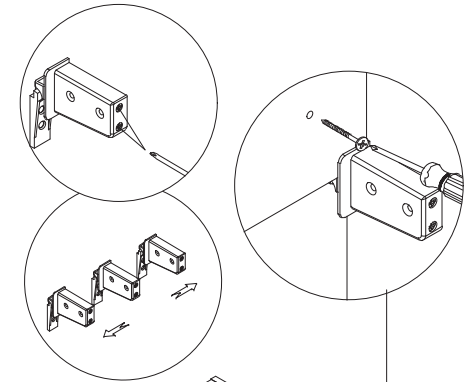

**SAT**

**BWAY260W**  
**BWAY260OAK**  
**BWAY280W**  
**BWAY280OAK**  
**BWAY2100W**  
**BWAY2100OAK**  
**BWAY2120W**  
**BWAY2120OAK**

1

20mm

60MM

M4.2x50

SAT® is registered trademark of