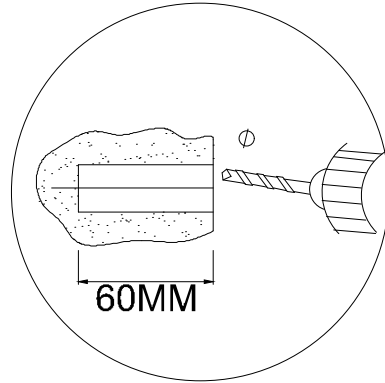

**SAT**

**BWAY260W**  
**BWAY260OAK**  
**BWAY280W**  
**BWAY280OAK**  
**BWAY2100W**  
**BWAY2100OAK**  
**BWAY2120W**  
**BWAY2120OAK**

1

20mm

60MM

M4.2x50

SAT® is registered trademark of