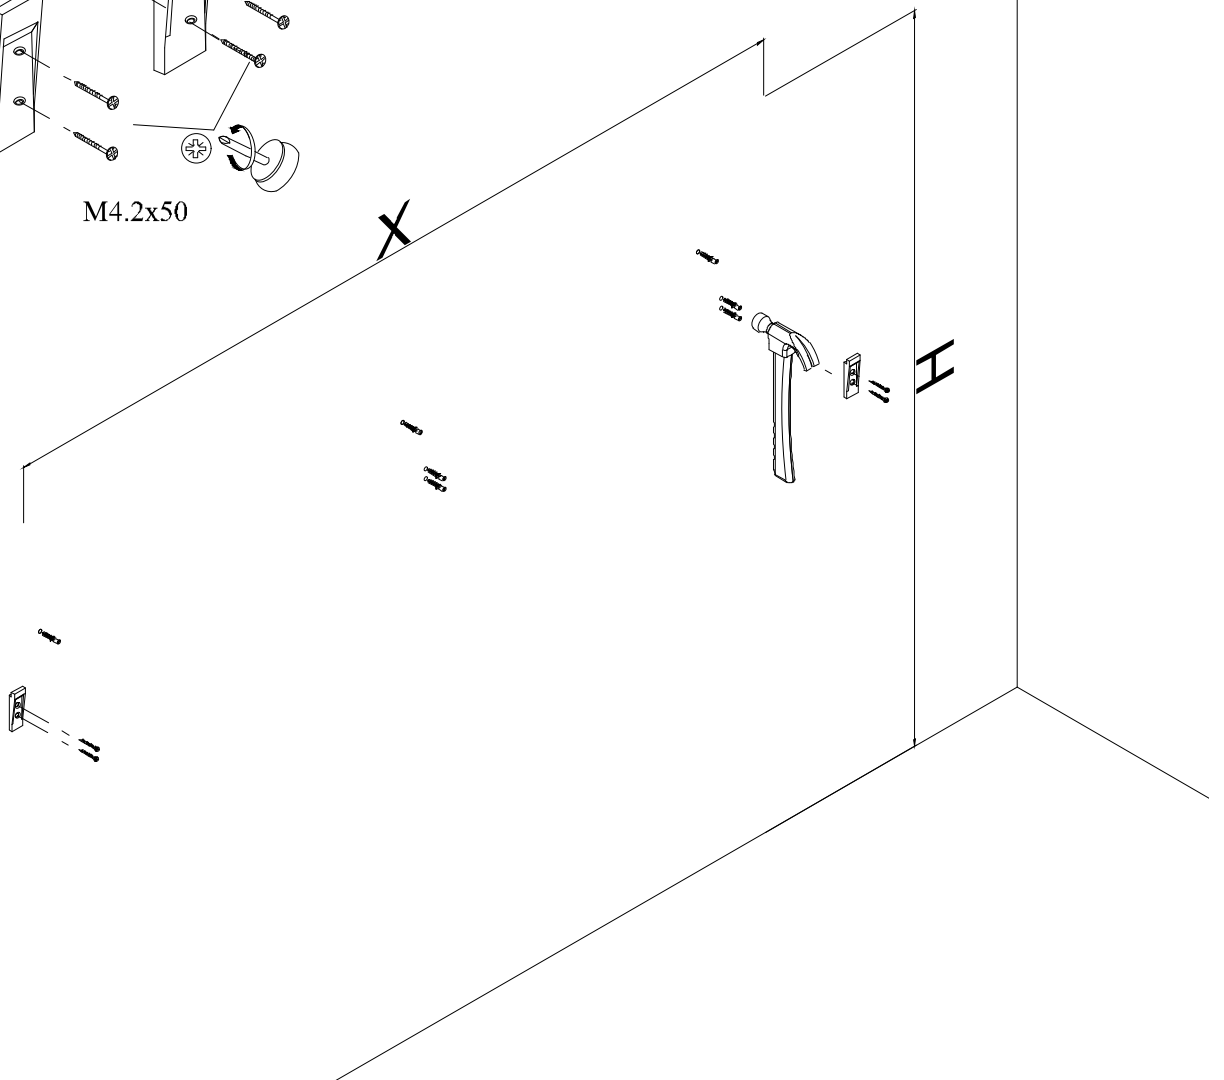

**SAT**

**BWAY260W**  
**BWAY260OAK**  
**BWAY280W**  
**BWAY280OAK**  
**BWAY2100W**  
**BWAY2100OAK**  
**BWAY2120W**  
**BWAY2120OAK**

1

20mm

60MM

M4.2x50

SAT® is registered trademark of