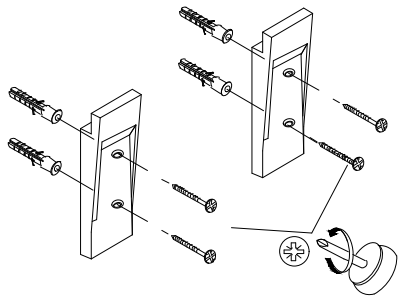

**SAT**

**BWAY260W**  
**BWAY260OAK**  
**BWAY280W**  
**BWAY280OAK**  
**BWAY2100W**  
**BWAY2100OAK**  
**BWAY2120W**  
**BWAY2120OAK**

1

20mm

60MM

M4.2x50

SAT® is registered trademark of